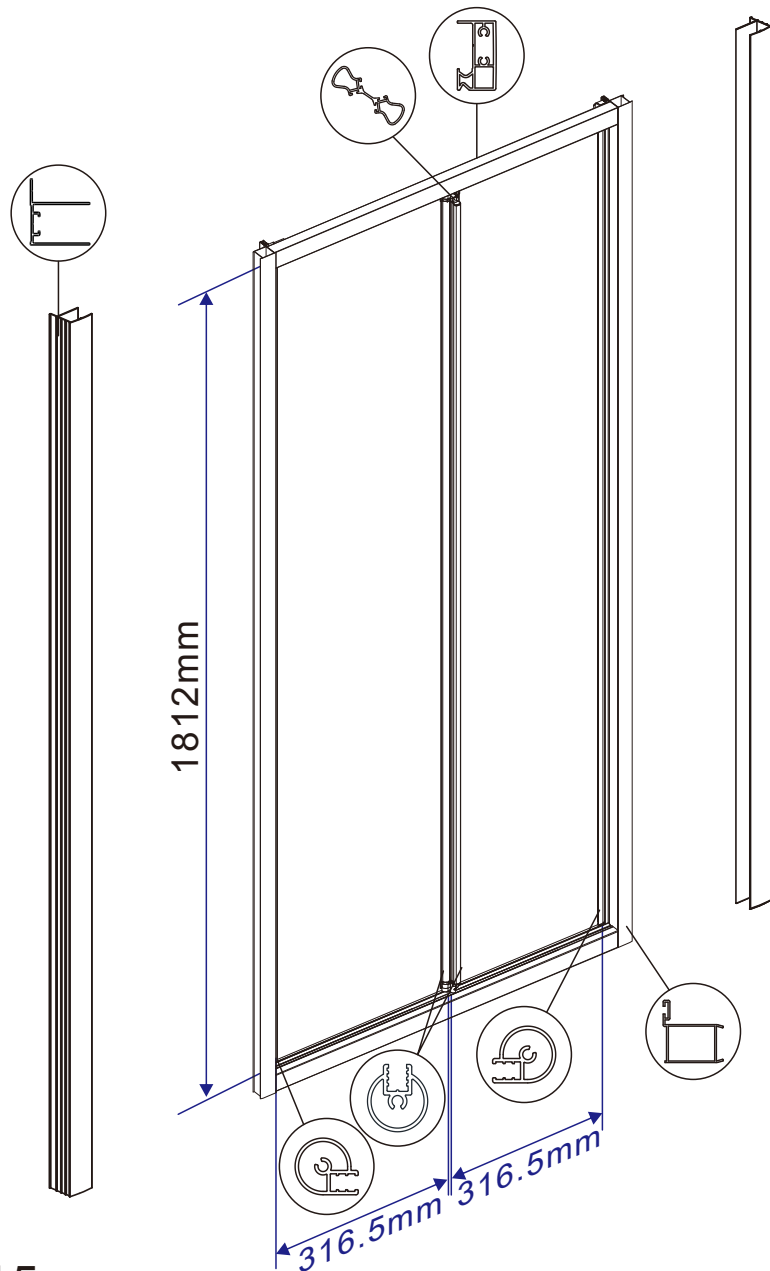

Product Code:SW8414  
Product Size:700x1900mm

Product Code:SW8415  
Product Size:800x1900mm