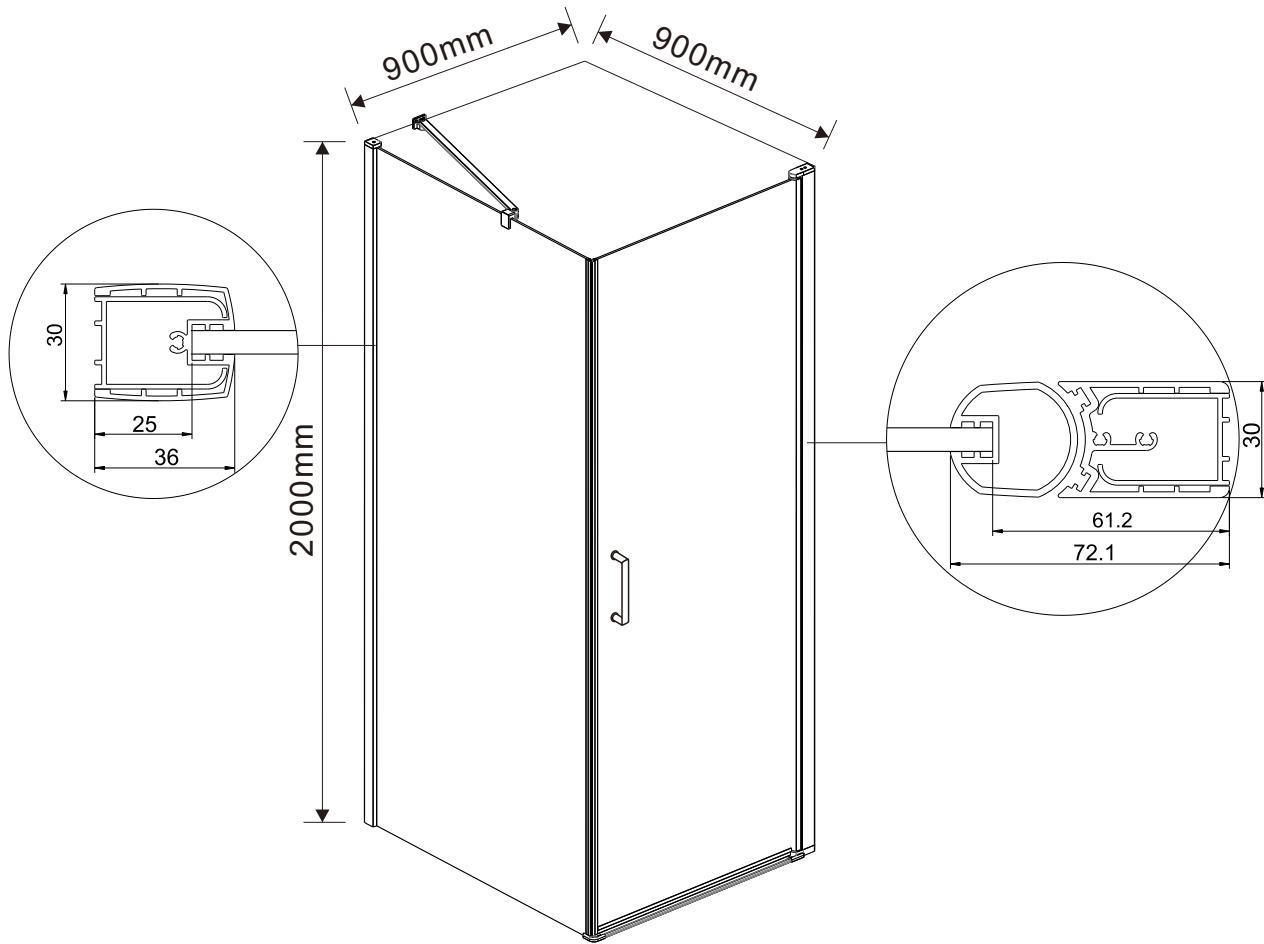

Product Code:SW238230  
 Product Size:800x800x2000mm

Product Code: SW238231  
 Product Size: 900x900x2000mm