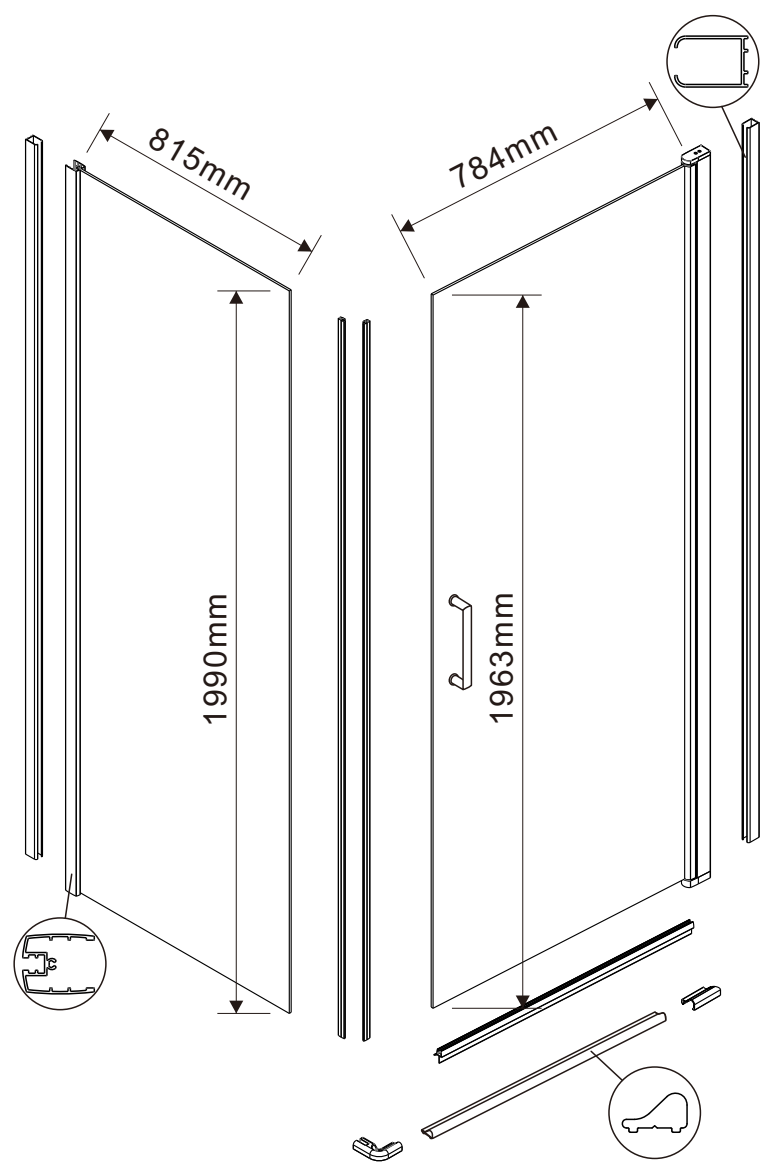

Product Code:SW238230  
 Product Size:800x800x2000mm

Product Code: SW238231  
 Product Size: 900x900x2000mm