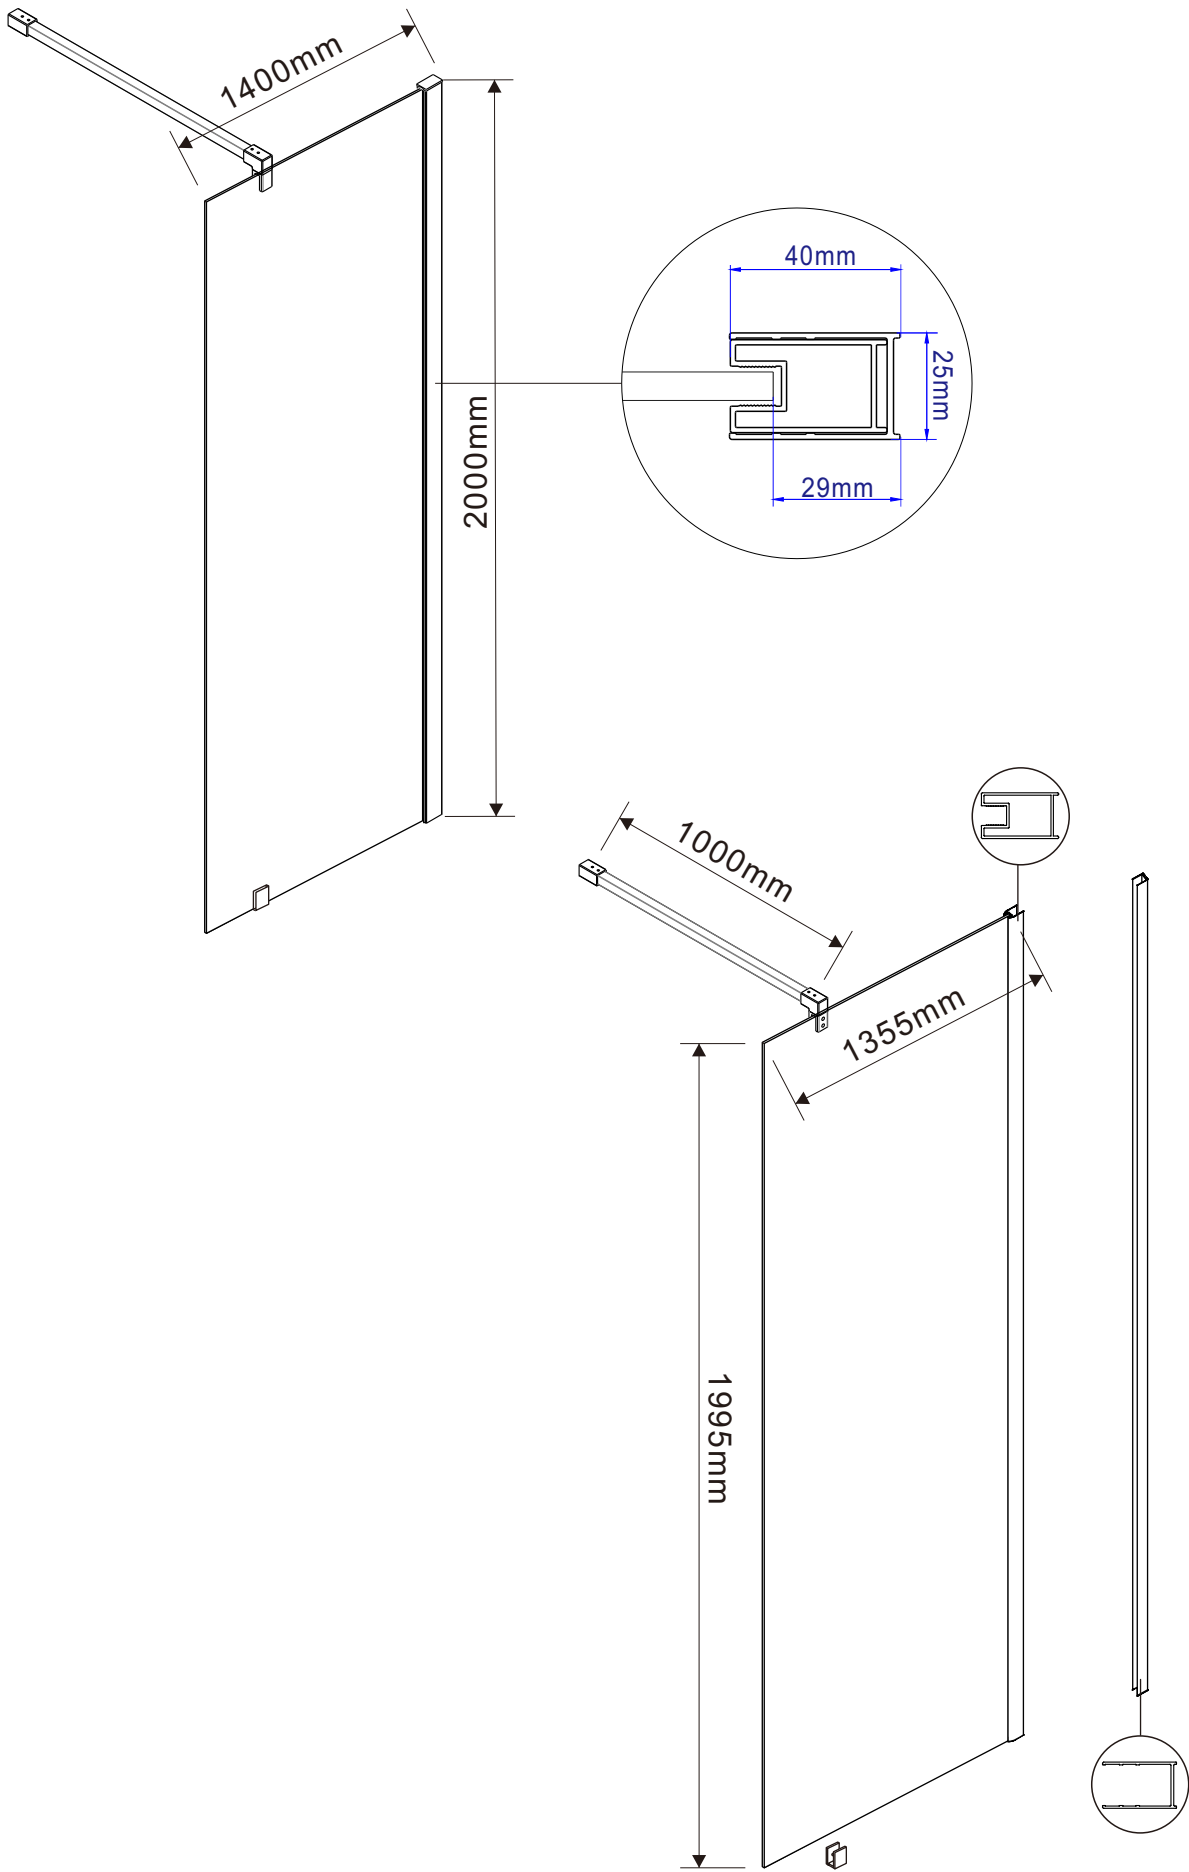

Product Code: Walk in
Product Size: 300x2000mm

Product Code:Walk in
Product Size:400x2000mm

Product Code: Walk in
Product Size: 500x2000mm

Product Code:Walk in
Product Size:600x2000mm

Product Code: Walk in
Product Size: 700x2000mm

Product Code: Walk in
Product Size: 800x2000mm

Product Code: Walk in
Product Size: 900x2000mm

Product Code: Walk in
Product Size: 1000x2000mm

Product Code: Walk in
Product Size: 1100x2000mm

Product Code: Walk in
Product Size: 1200x2000mm

Product Code: Walk in
Product Size: 1400x2000mm

Product Code: Walk in
Product Size: 1600x2000mm