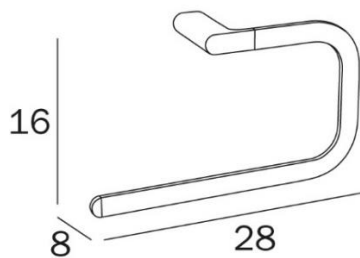

SCURA – TOWEL RING BLACK SOFT TOUCH/CHROME

SKU 215737

DIMENSIONS:

Length: 280 mm
Width: 160 mm
Depth: 80 mm

Material	Brass
Colour	Black and chrome
Fixing	Wall mounted
Characteristics	Fixation set included Simple installation via a click system (easy wall mounting)