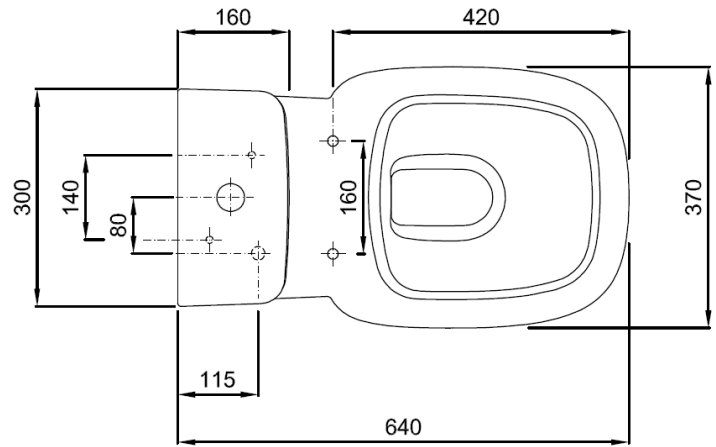

KAI S Close Coupled WC

TECHNICAL DATA

<b>CODE No</b>	KL6305CW Floor standing Toilet KL7305CW Cistern with mechanism
<b>Seat required</b>	KL6305W Soft Close Wrap Over
<b>Recommended use</b>	Domestic, hotel, residential
<b>WC Type</b>	Floor Standing, Close Coupled, fully back to wall
<b>Rim type</b>	Closed Box
<b>Material</b>	Vitreous China
<b>Outlet</b>	Horizontal, vertical 215mm
<b>Flush</b>	Washdown 4.5/3l dual flush
<b>Inlet</b>	Bottom
<b>Standards</b>	EN997-CL2-4.5/3l
<b>Fixing</b>	Floor fixings included, spares order code FX6007EA1
<b>Weight</b>	WC 30kg; Cistern 10kg
<b>Warranty</b>	15 years on ceramic

SPECIFICATION

Floor standing WC Floorstanding washdown WC pan with cistern  
 EN 997-CL2-4.5/3l, EN 33, dimensions w 370 x h 790 x d 640 mm  
 horizontal outlet, vertical 215mm  
 Fully back to wall, concealed trap,  
 Special feature: concealed surfaces directing water are fully glazed  
 throughout, closed water rim, vacuum checked