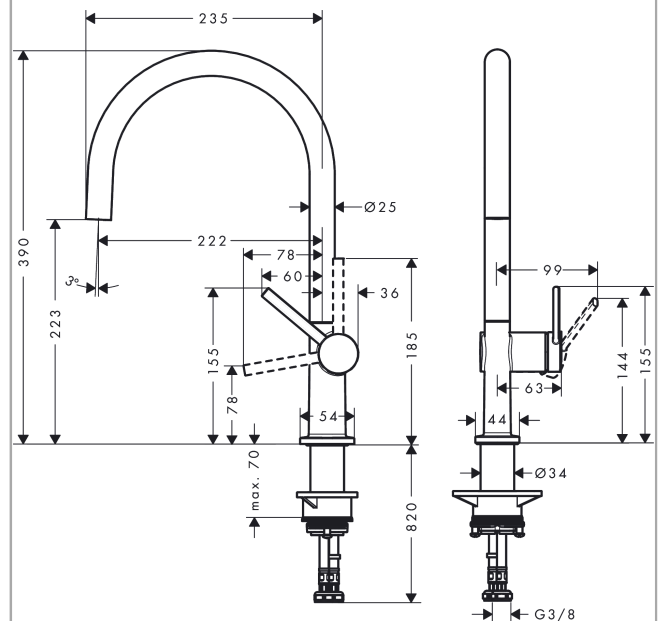

### product features

- ComfortZone 220 provides space for greater freedom of movement
- Swivel spout adjustable in 4 steps 60°, 110°, 150° or 360°
- laminar spray
- Maximum flow rate (at 3 bar): 9 l/min
- Operating pressure: min. 1 bar/max. 10 bar
- ceramic cartridge
- 3/8" hose connections
- tap hole with Ø 35 mm required

## Product image

## Scale drawing

## Flowchart

**Talis M54**  
**Single lever kitchen mixer 220, single spray mode**  
 Surfaces: **chrome** Art. no. : **72804000**

**Exploded Drawing**

Year of production: >04/21