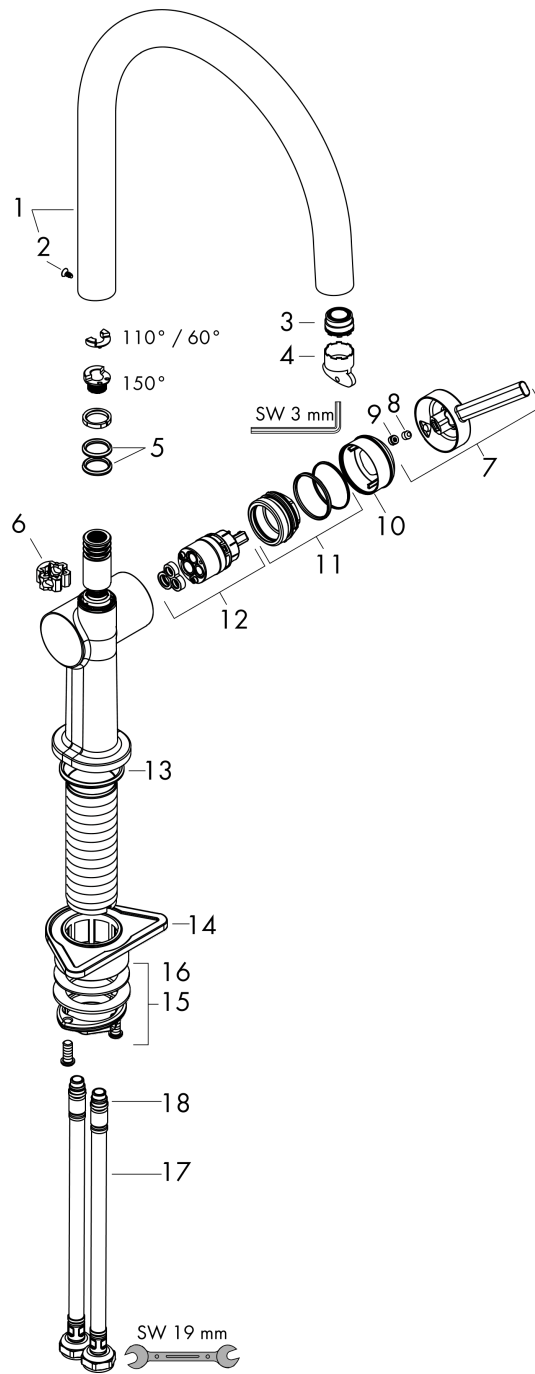

### product features

- ComfortZone 220 provides space for greater freedom of movement
- Swivel spout adjustable in 4 steps 60°, 110°, 150° or 360°
- laminar spray
- Maximum flow rate (at 3 bar): 9 l/min
- Operating pressure: min. 1 bar/max. 10 bar
- ceramic cartridge
- 3/8" hose connections
- tap hole with Ø 35 mm required

## Scale drawing

## Flowchart

**Talis M54**  
**Single lever kitchen mixer 220, single spray mode**  
 Surfaces: **chrome** Art. no. : **72804000**

**Exploded Drawing**

Year of production: >04/21

### Spare part list

Year of production: >04/21

Pos.	Description	Art. no.	Price	PU
1	spout cpl.	93757000	-	1
2	screw	94319000	-	1
3	spray former	93748000	-	1
4	service tool	93750000	-	1
5	O-Ring 14x2,5	98189000	-	1
6	axialring	97558000	-	1
7	handle	93736000	-	1
8	hollow set screw M5x5	98446000	-	1
9	screw cover	93735610	-	1
10	flange	93737000	-	1
11	nut	93738000	-	1
12	cartridge, assy	93760000	-	1
13	O-ring 36x3	98052000	-	1
14	support	97523000	-	1
15	fixing set (Ø 34)	95049000	-	1
16	lever collar	97548000	-	1
17	connection hose 900 mm M8x0,75 G3/8	93746000	-	1
18	O-ring 6,6x1,6	93019000	-	1