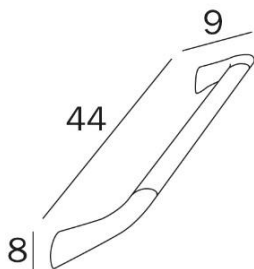

SCURA – GRAB BAR BLACK SOFT TOUCH/CHROME

SKU 215739

DIMENSIONS:

Length: 440 mm
Width: 80 mm
Depth: 90 mm

Material	Brass
Colour	Black and chrome
Fixing	Wall mounted
Characteristics	Fixation set included