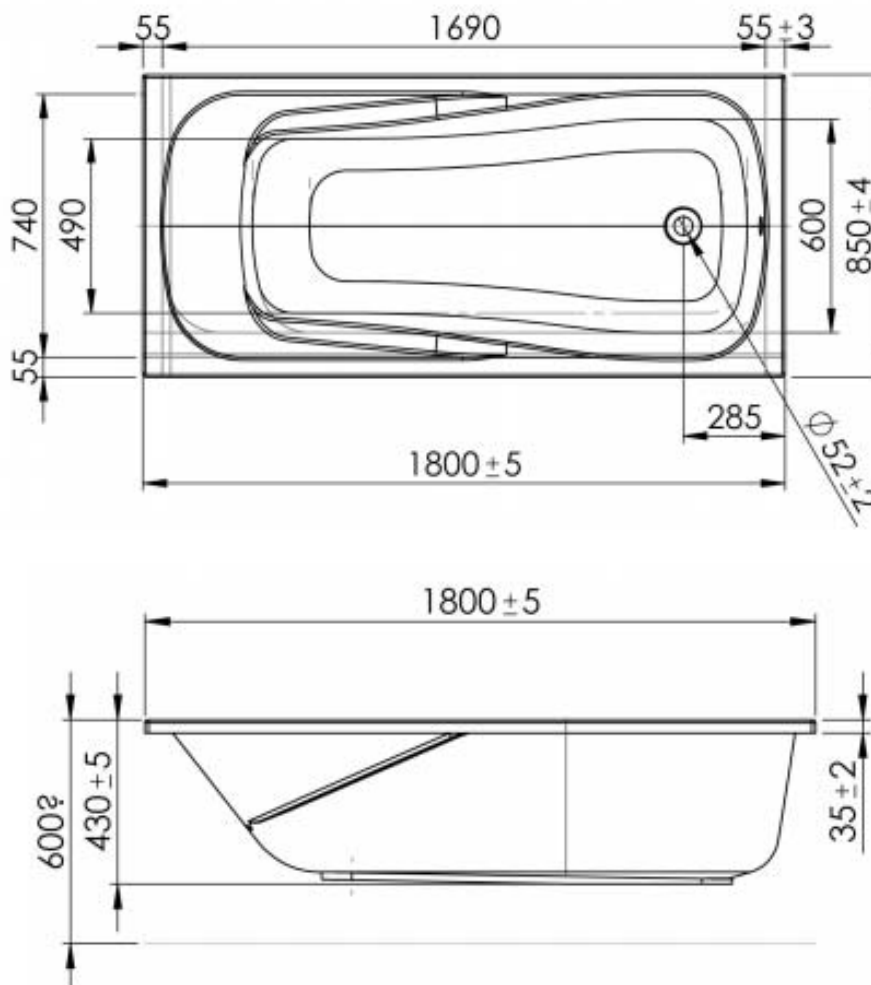

**SERENO – BUILT-IN BATHTUB - 180x85 (WITH SET OF FEET)**

SKU 119727

**SERENO – BUILT-IN BATHTUB - 180x85 (WITH SET OF FEET)**

**SKU 119727**

Dimensions: length: 1800 mm  
width: 850 mm  
height: 430 mm

Material: acrylic – 4 mm – NF approved

Colour: white

Characteristics:

- ergonomic built-in bathtub
- mono
- overflow diameter: 52 mm
- drainage diameter: 52 mm
- content: 235 litres
- glass and resin fibre is pulverised on the outside and also on the reinforcement points and the wooden plaque on which the feet are assembled
- feet included
- isolating
- easy clean
- CE approved

Weight: 25 kg

Option:

- bath handle: SKU 119562
- standard waste: SKU 130025