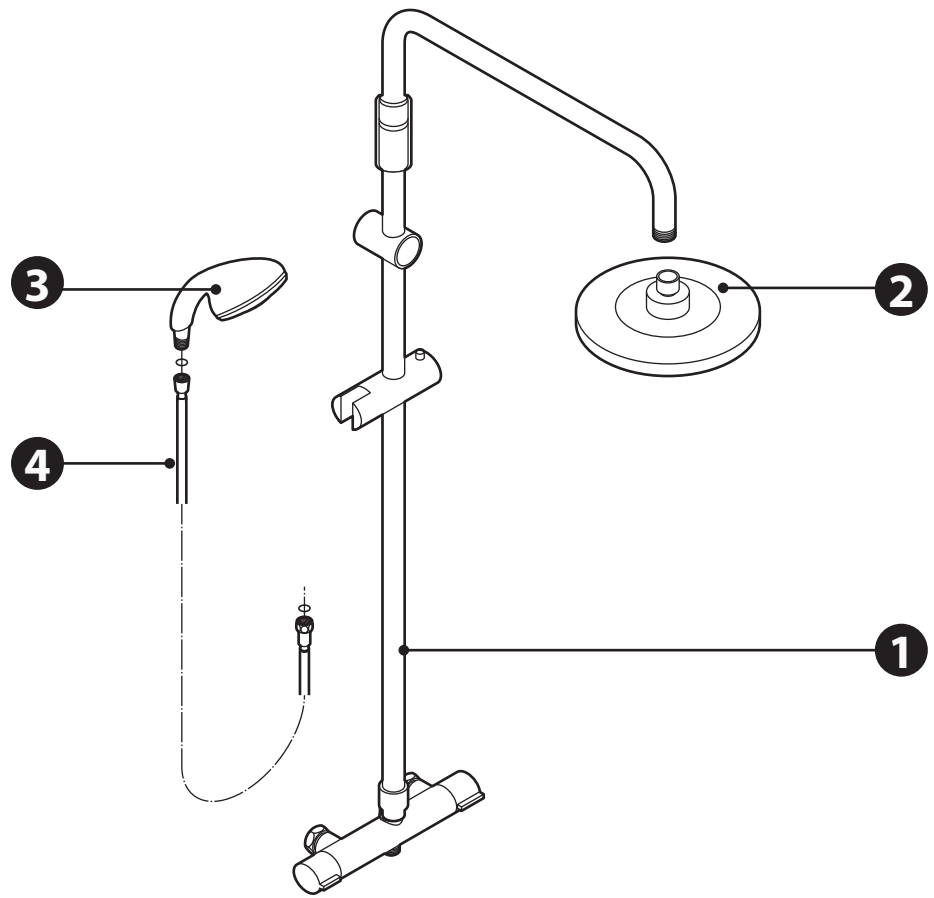

140x80

1. RNaCT-K
2. SOFVMV-K
3. DOcVMV-K
4. FLESSAT150-K