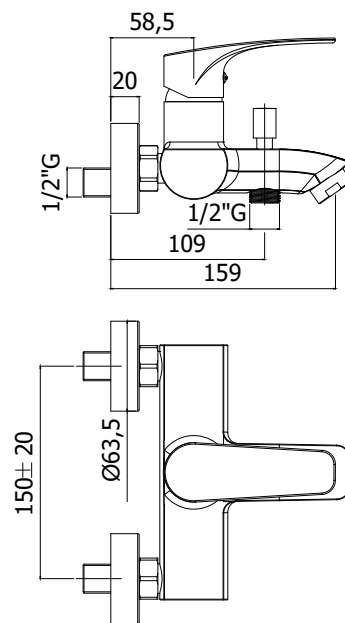

Lena

Bath/shower mixer with diverter

sku 180603

PRODUCT IMAGE

TECHNICAL DRAWING

DESCRIPTION

Bath/shower mixer with diverter complete with:

- Aerator M28x1
- Set of 2 S-wall-unions 1/2"x3/4"G and wall-plates
- Chrom finish
- 9,86 L/min