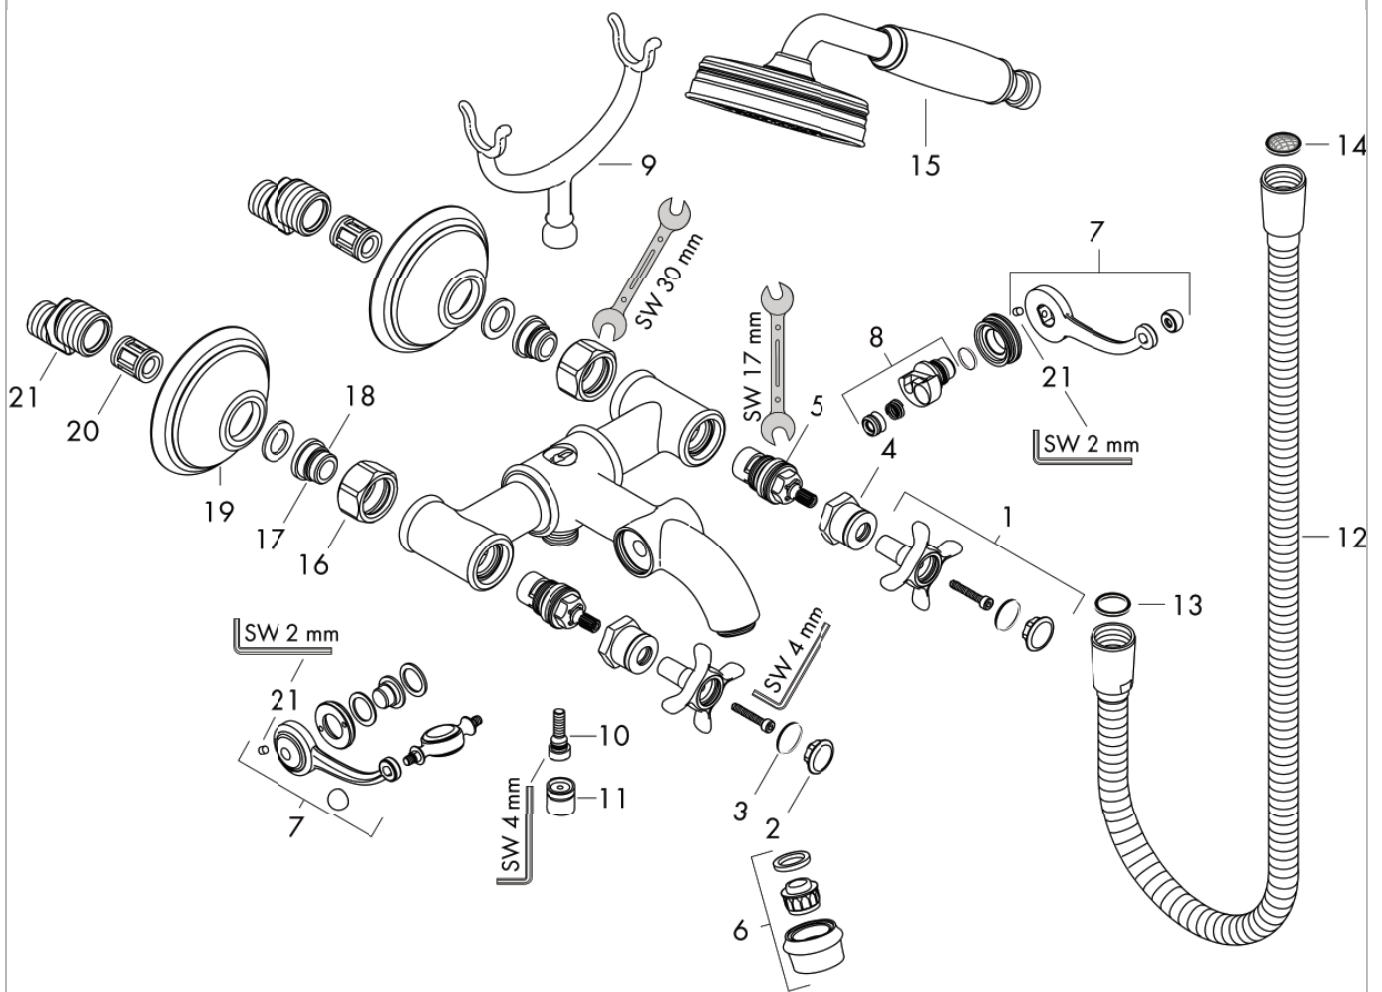

Axor Montreux

2-handle bath mixer for exposed installation

Surfaces: **chrome** Article Number: **16540000**

Exploded Drawing

Year of production: >04/06

Axor Montreux
2-handle bath mixer for exposed installation
 Surfaces: **chrome** Article Number: **16540000**

Spare part list

Year of production: >04/06

Pos.	Description	Article Number	PC	PU
1	handle	16597000	15	1
2	set of screw covers, cold / hot water / neutral	97987000	11	1
3	O-ring 16x2	98133000	1	1
4	sleeve	97993000	10	1
5	shut off unit right closing	94009000	9	1
6	aerator M22x1 (25 l/min)	98575000	12	1
7	sliding gear lever	98594000	17	1
8	selector	98591000	13	1
9	shower base	98590000	10	1
10	O-ring 5x2	98215000	1	1
11	set of non return valves DW 15	94074000	5	1
12	shower hose 1,25 m	28112000	0	1
13	seal	98058000	1	1
14	filter packing	94246000	1	1
15	handshower	16320000	0	1
16	set of nuts	96157000	8	1
17	connecting thread	97220000	5	1
18	O-ring 15x2	98163000	1	1
19	escutcheon	98595000	9	1
20	noise reduction	96429000	2	1
21	set of S-unions	98592000	9	1
22	hollow set screw M4x6	97767000	1	1