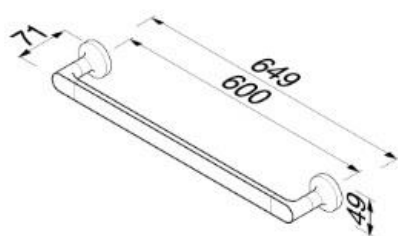

## Tone collection

917307-02-60

Towel rail 60 cm

- Finish: chrome
- Concealed fixing
- Guarantee 12 years

- 649x71x49 mm

Quality has proven to be of decisive importance in recent years, which is why we can offer a 12-year warranty period for our chrome products. The entire selection is developed in Amersfoort. Geesa is certified according to the ISO 9001-2008 standard for design, productions and the delivery of bathroom accessories. 10/2015