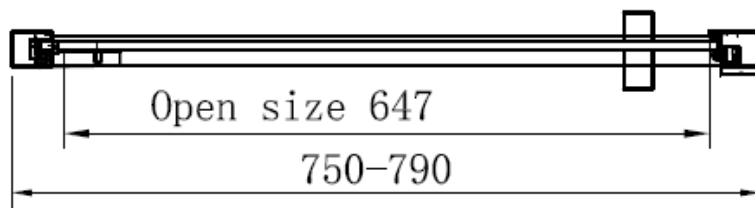

Measurements in millimetres mm

Information updated April 2020

Tel 0345 873 8840

crosswater[™]

INFINITY 8 HINGED DOOR

IHDSC0800+

Model	A (mm)
IHDSC0800+	750~790
IHDSC0900+	850~890