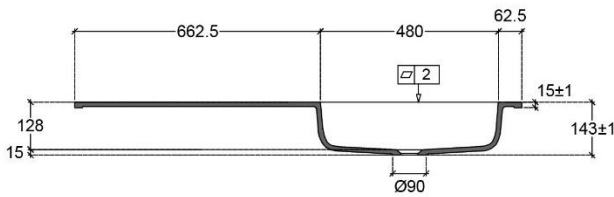

VAN MARCKE BY FALPER – FIN INTEGRATED TABLET WITH 1 WASHBASIN, RIGHT

SKU 933811

DIMENSIONS:

Length: 1205 mm

Width: 505 mm

Height: 143 mm

Washbasin	Integrated tablet right
Material	Ceramilux
Colour	Matt white
Tap hole	No
Overflow	No
Waste hole	Yes
Weight	20 kg