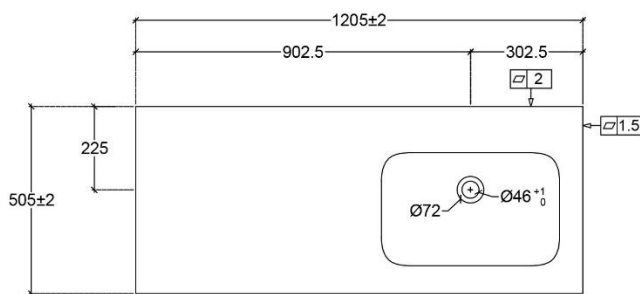

VAN MARCKE BY FALPER – FIN INTEGRATED TABLET WITH 1 WASHBASIN, RIGHT

SKU 933811

DIMENSIONS:

Length: 1205 mm

Width: 505 mm

Height: 143 mm

Washbasin	Integrated tablet right
Material	Ceramilux
Colour	Matt white
Tap hole	No
Overflow	No
Waste hole	Yes
Weight	20 kg