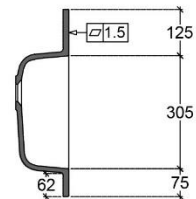

VAN MARCKE BY FALPER – FIN INTEGRATED TABLET WITH 1 WASHBASIN, RIGHT

SKU 933811

DIMENSIONS:

Length: 1205 mm

Width: 505 mm

Height: 143 mm

Washbasin	Integrated tablet right
Material	Ceramilux
Colour	Matt white
Tap hole	No
Overflow	No
Waste hole	Yes
Weight	20 kg