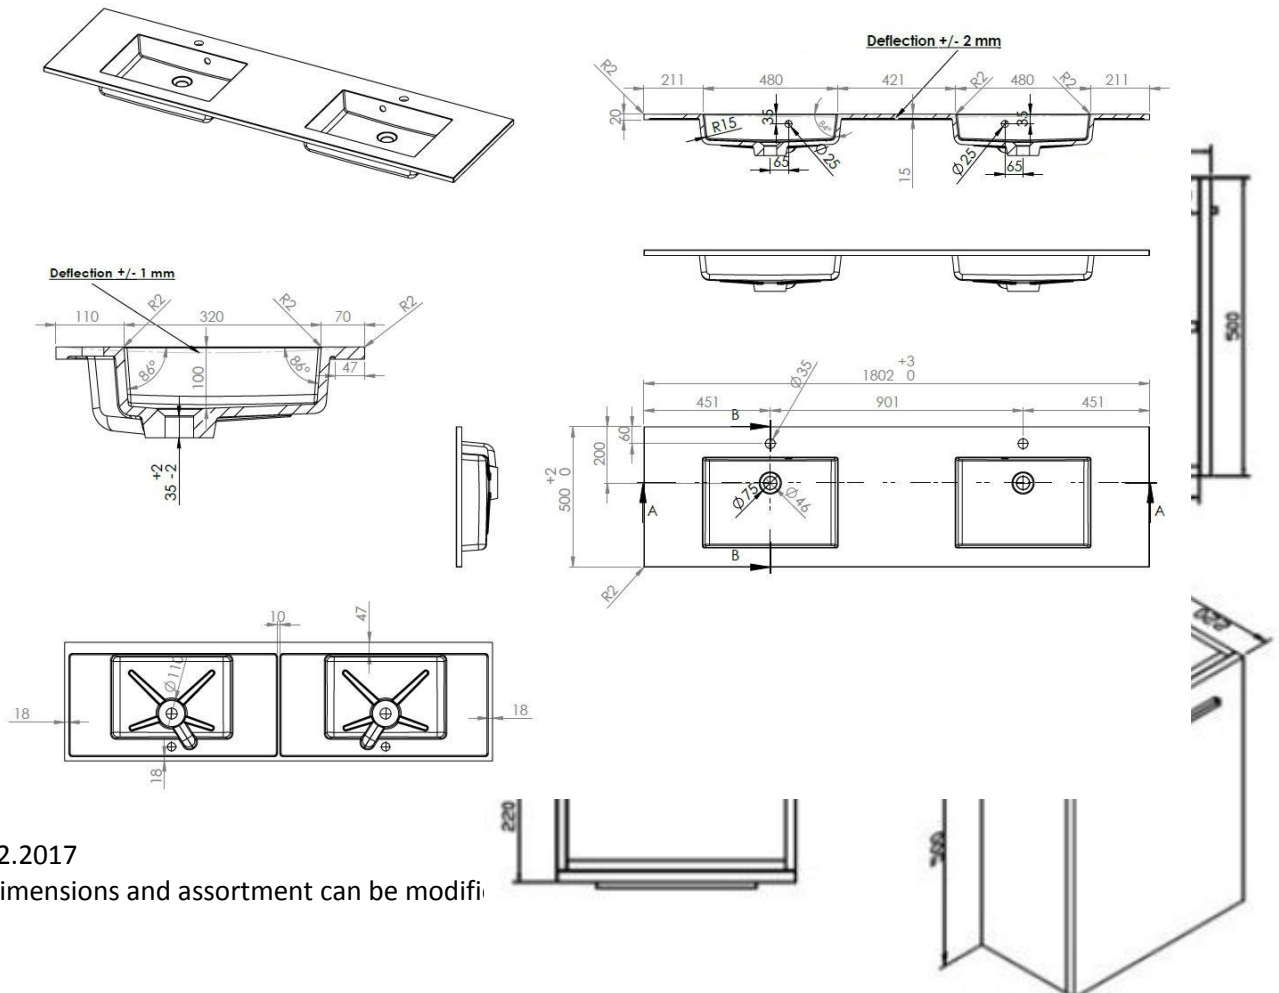

COSTE – WASHBASIN / INTEGRATED TABLET - 1800 X 500 X 200 MM

SKU 930960

PICTURE

DIMENSIONS

02.2017

Dimensions and assortment can be modified

Type of washbasin	Rectangular integrated tablet
Number of basin(s)	Double
Material	Artificial marble
Colour	White
Finishing	Brilliant
Thickness of tablet	2 cm
Depth of basin	10 cm
With integrated overflow	Yes
With integrated tap hole	Yes
Diameter of tap hole	35 mm
With siphon hole	Yes
Diameter of siphon hole	45 mm
With watertight ring	No
Combination	can be combined with any Van Marcke cabinet
Treatment	/
Weight	39 kg
Warranty	5 years
Extras	/
With fixation set	Yes