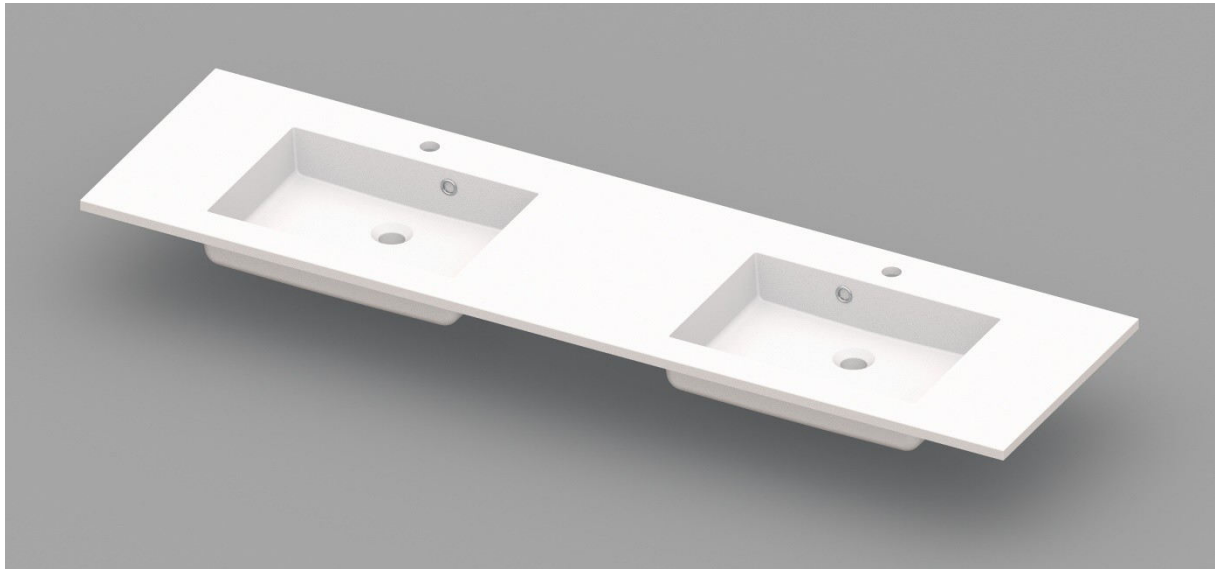

COSTE – WASHBASIN / INTEGRATED TABLET - 1800 X 500 X 200 MM

SKU 930960

PICTURE

DIMENSIONS

02.2017

Dimensions and assortment can be modified

Type of washbasin	Rectangular integrated tablet
Number of basin(s)	Double
Material	Artificial marble
Colour	White
Finishing	Brilliant
Thickness of tablet	2 cm
Depth of basin	10 cm
With integrated overflow	Yes
With integrated tap hole	Yes
Diameter of tap hole	35 mm
With siphon hole	Yes
Diameter of siphon hole	45 mm
With watertight ring	No
Combination	can be combined with any Van Marcke cabinet
Treatment	/
Weight	39 kg
Warranty	5 years
Extras	/
With fixation set	Yes