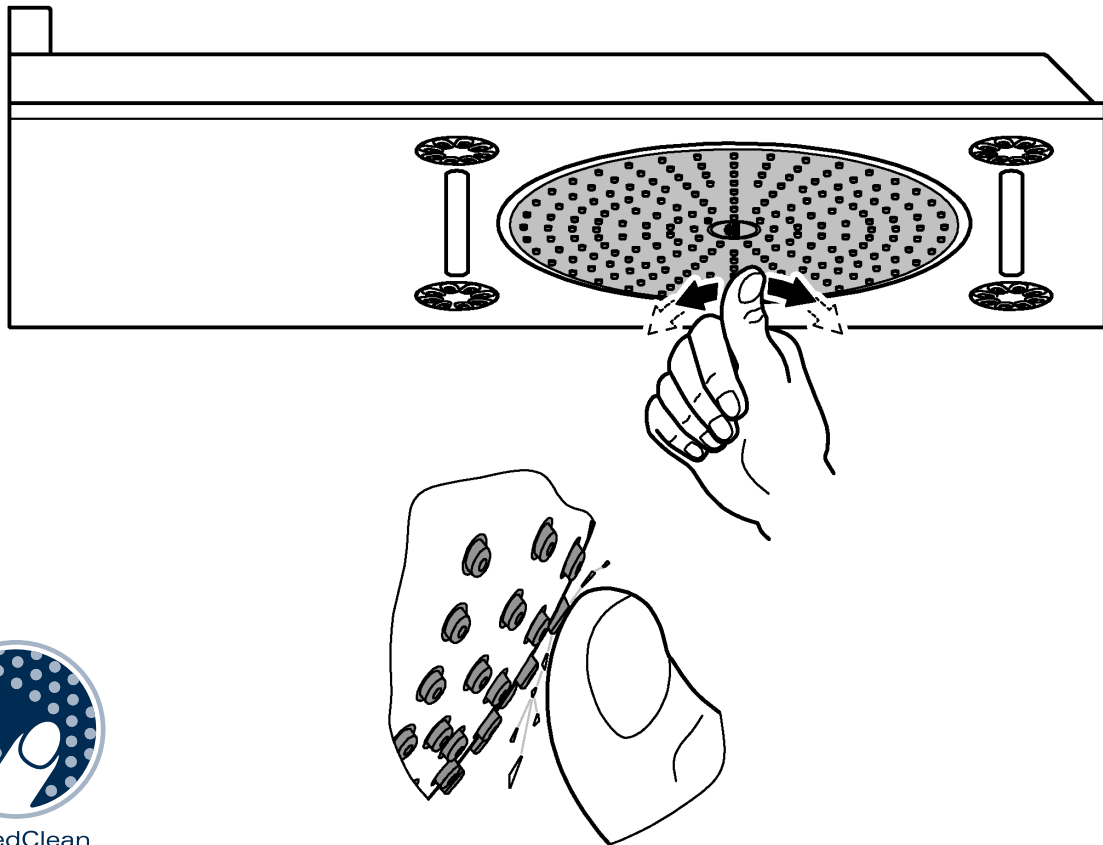

**RAINSHOWER F-SERIES 15" MULTI SPRAY**

DESIGN + ENGINEERING

GROHE GERMANY

99.0008.131/ÄM 238445/08.19

www.grohe.com

*Pure Freude  
an Wasser*

27 938

SpeedClean