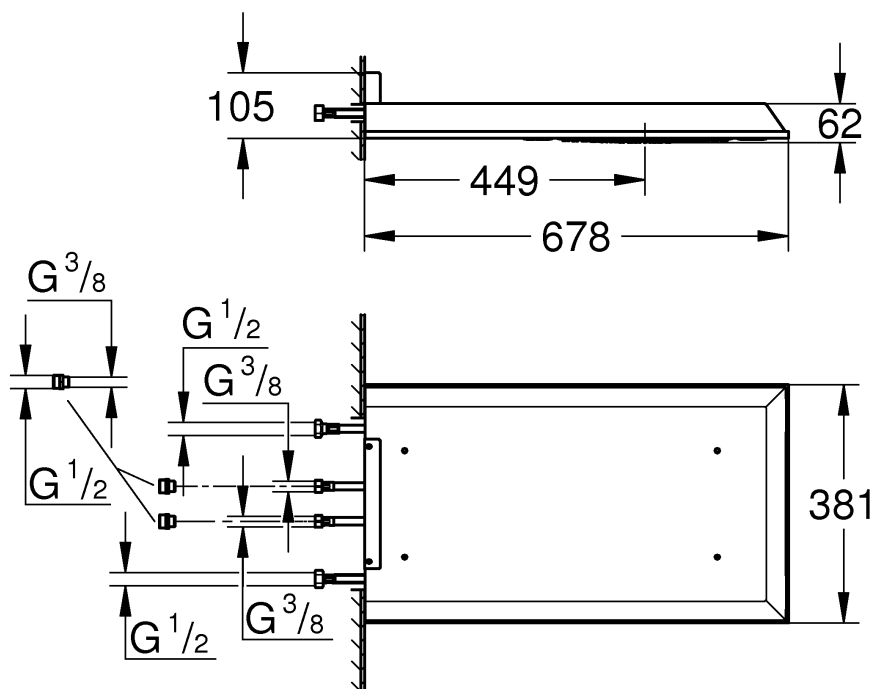

**RAINSHOWER F-SERIES 15" MULTI SPRAY**

DESIGN + ENGINEERING

GROHE GERMANY

99.0008.131/ÄM 238445/08.19

www.grohe.com

*Pure Freude  
an Wasser*

27 938

SpeedClean