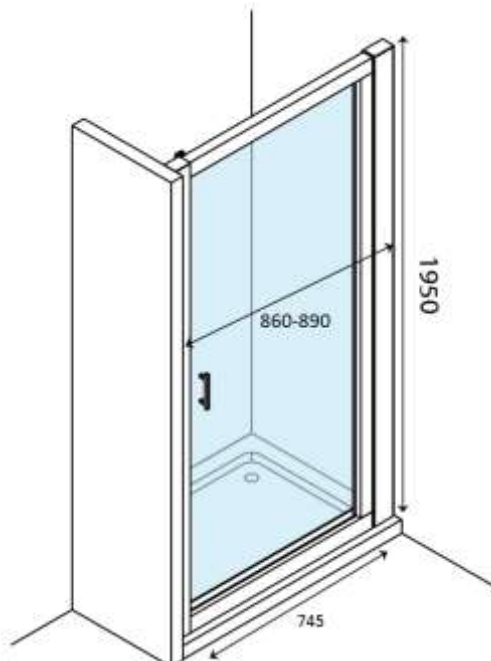

**SWING EASY – PIVOT DOOR - 90X195 - CHROME**

**SKU 224114**

**PICTURE**

**DIMENSIONS**

05.2016

Dimensions and assortment can be modified without prior notification.

F224114E

<b>Type of shower door</b>	Pivot door
<b>Material of profile</b>	Aluminium
<b>Profile finishing</b>	Chrome
<b>Glass finishing</b>	Transparent safety glass
<b>Glass thickness</b>	6 mm
<b>Glass treatment</b>	/
<b>Combinations</b>	Fixed panel
<b>Rotation way</b>	External
<b>Extensibility</b>	860 - 890 mm
<b>Access</b>	745 mm
<b>Radius</b>	/
<b>Reversible</b>	Yes
<b>Lift-system</b>	Yes
<b>Handle</b>	Yes - chromed
<b>Hinges / rolls</b>	Fixed hinge
<b>Hinges / rolls material</b>	/
<b>Removable panels</b>	No
<b>Magnetic closing</b>	No
<b>Compensation profile</b>	229118
<b>Certificates</b>	CE
<b>Weight</b>	26 kg
<b>Warranty</b>	5 years
<b>Extras</b>	Easy-Mounting
<b>Frameless</b>	No
<b>With fixation set</b>	Yes