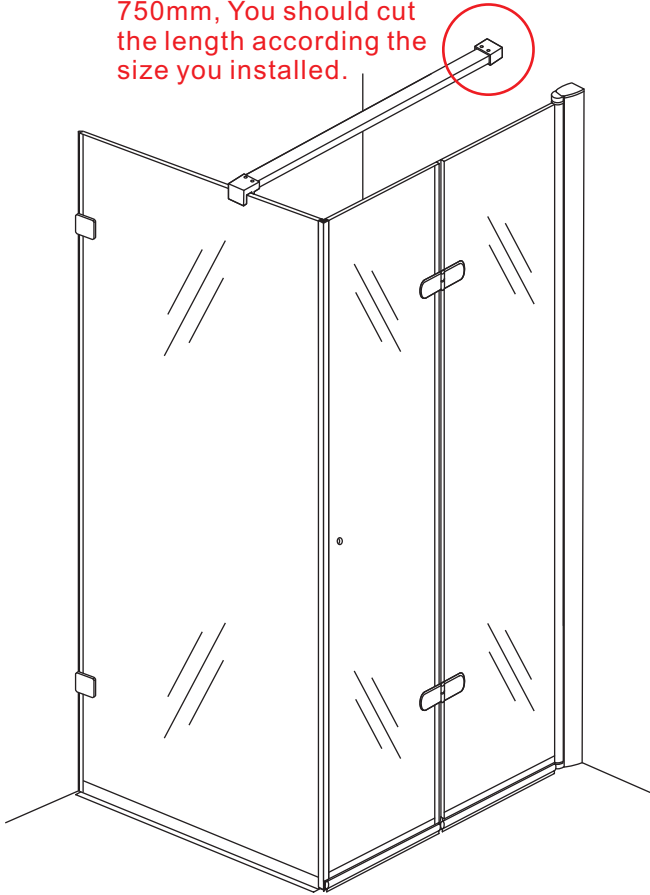

- $\Phi 7\text{mm}$
- X2 5×38
- X2 $\Phi 8 \times 38$

- $\Phi 6\text{mm}$
- X5 4×30
- X5 $\Phi 6 \times 30$

5

Φ3mm

X4

4x12

The length of the bar is 750mm, You should cut the length according the size you installed.