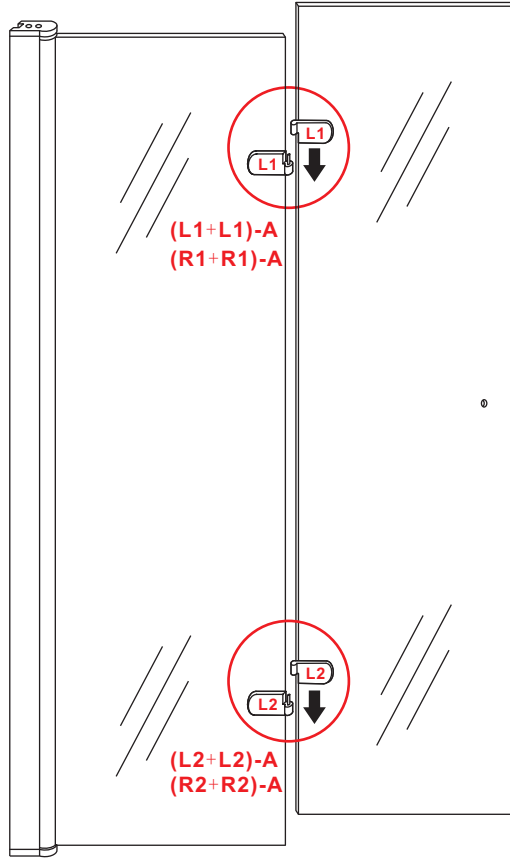

- $\Phi 7\text{mm}$
- X2 5×38
- X2 $\Phi 8 \times 38$

- $\Phi 6\text{mm}$
- X5 4×30
- X5 $\Phi 6 \times 30$

5

Φ3mm

X4

4x12

The length of the bar is 750mm, You should cut the length according the size you installed.

1

- | | | | | |
|--|--|--|--|--|
|  ① X2 |  ② X2 |  ③ X2 |  ④ X2
(L1+L1)-A
(L2+L2)-A |  ⑤ X2 |
|  ⑥ X2 |  ⑦ X1 |  ⑧ X8 |  ⑨ X2 |  ⑩ X2 |
|  ⑪ X4 |  ⑫ X2
(R1+R1)-A
(R2+R2)-A |  X18 |  X10 | |

3

(L1+L1)-A/(L2+L2)-A
(R1+R1)-A/(R2+R2)-A