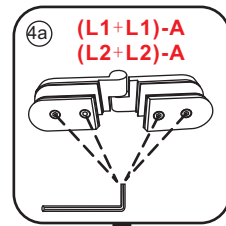

- $\Phi 7\text{mm}$
- X2 5×38
- X2 $\Phi 8 \times 38$

- $\Phi 6\text{mm}$
- X5 4×30
- X5 $\Phi 6 \times 30$

5

Φ3mm

X4

4x12

The length of the bar is 750mm, You should cut the length according the size you installed.