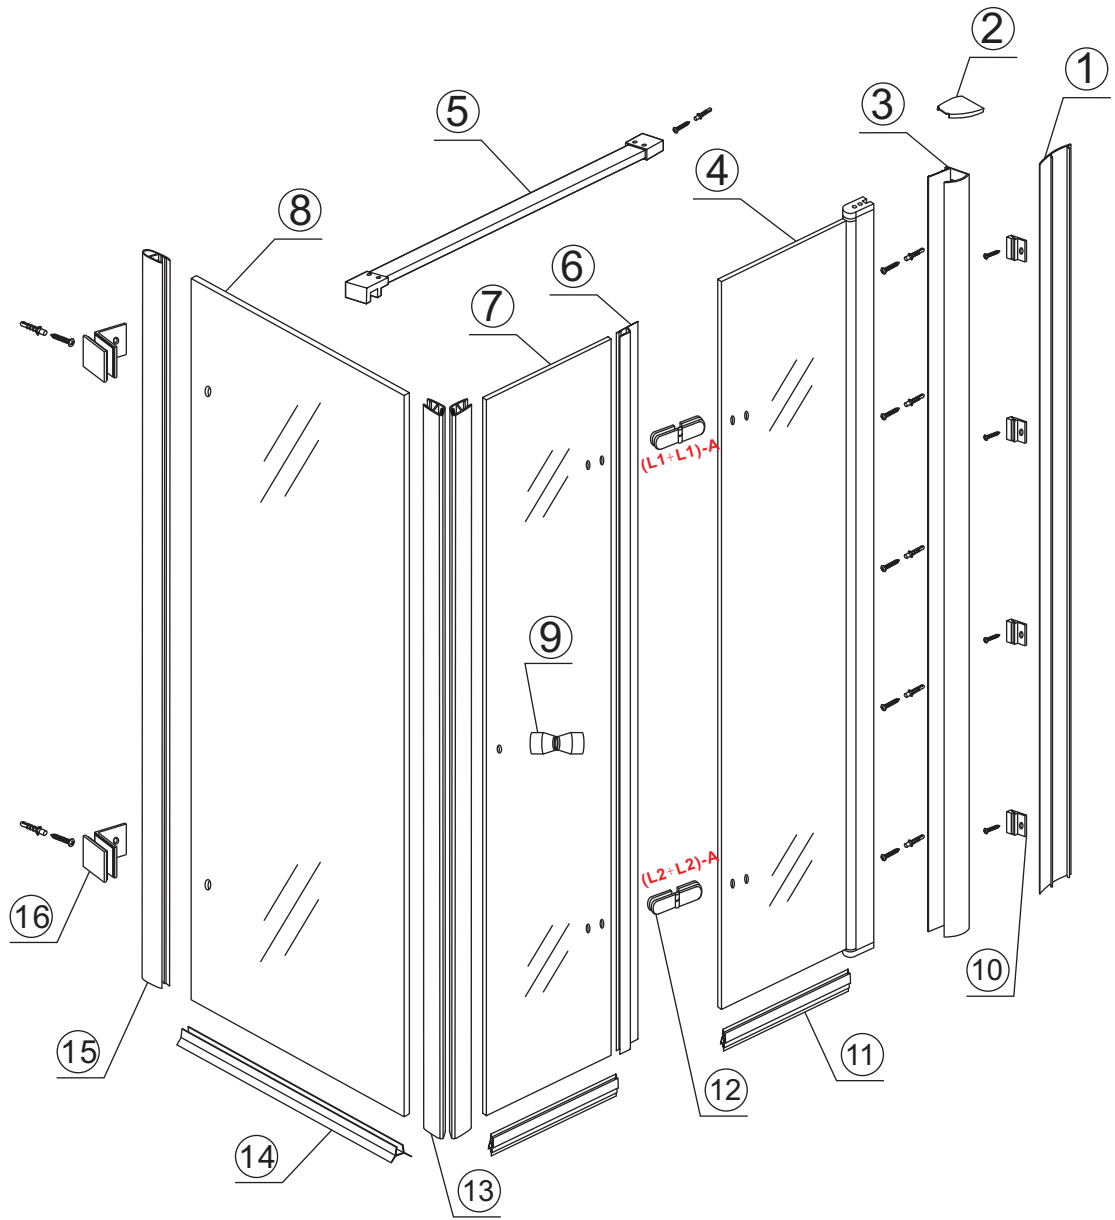

1

① X1	② X1	③ X1	④ X1	⑤ X1	⑥ X1
⑦ X1	⑧ X1	⑨ X1	⑩ X4	⑪ X2	⑫ X2 (L1+L1)-A (L2+L2)-A
⑬ X1	⑭ X1	⑮ X1	⑯ X2	X12	X8