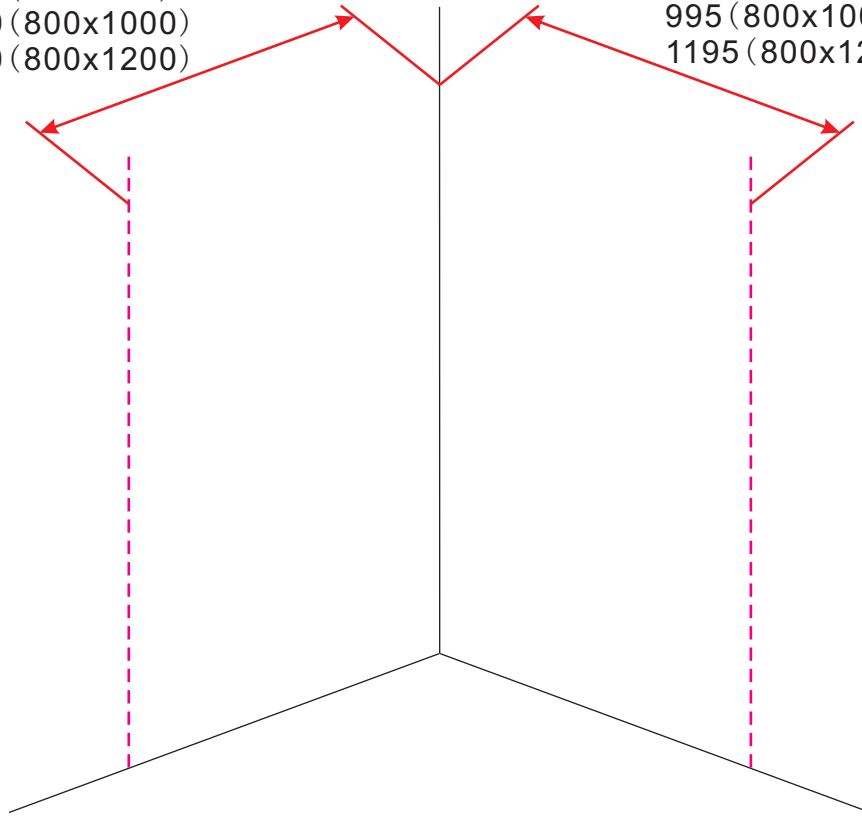

740 (800x500)
740 (800x600)
740 (800x700)
740 (800x800)
740 (800x900)
740 (800x1000)
740 (800x1200)

510 (800x500)
610 (800x600)
710 (800x700)
795 (800x800)
895 (800x900)
995 (800x1000)
1195 (800x1200)

3

- $\Phi 7\text{mm}$
- X2 5×38
- X2 $\Phi 8 \times 38$

- $\Phi 6\text{mm}$
- X5 4×30
- X5 $\Phi 6 \times 30$

5

Φ3mm

X4

4x12

The length of the bar is 750mm, You should cut the length according the size you installed.