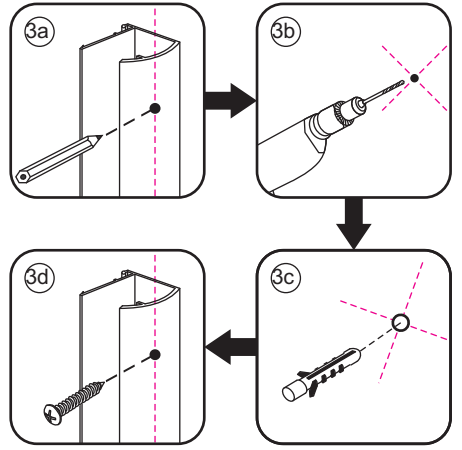

- $\Phi 7\text{mm}$
- X2 5×38
- X2 $\Phi 8 \times 38$

- $\Phi 6\text{mm}$
- X5 4×30
- X5 $\Phi 6 \times 30$

5

Φ3mm

X4

4x12

The length of the bar is 750mm, You should cut the length according the size you installed.