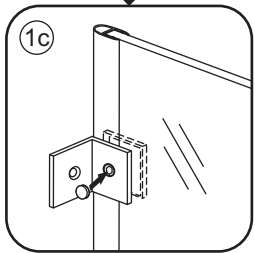

740 (800x500)
740 (800x600)
740 (800x700)
740 (800x800)
740 (800x900)
740 (800x1000)
740 (800x1200)

510 (800x500)
610 (800x600)
710 (800x700)
795 (800x800)
895 (800x900)
995 (800x1000)
1195 (800x1200)