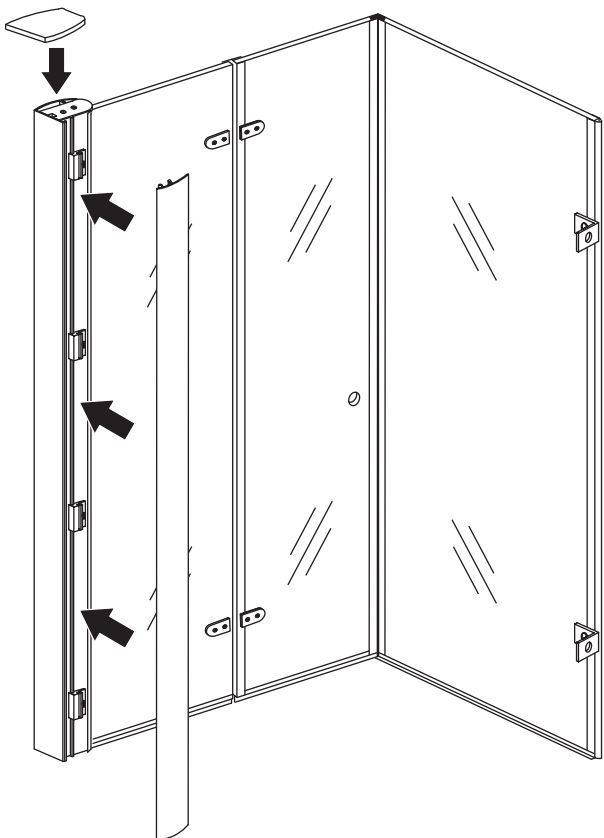

- $\Phi 7\text{mm}$
- X2 5×38
- X2 $\Phi 8 \times 38$

- $\Phi 6\text{mm}$
- X5 4×30
- X5 $\Phi 6 \times 30$

5

Φ3mm

X4

4x12

The length of the bar is 750mm, You should cut the length according the size you installed.