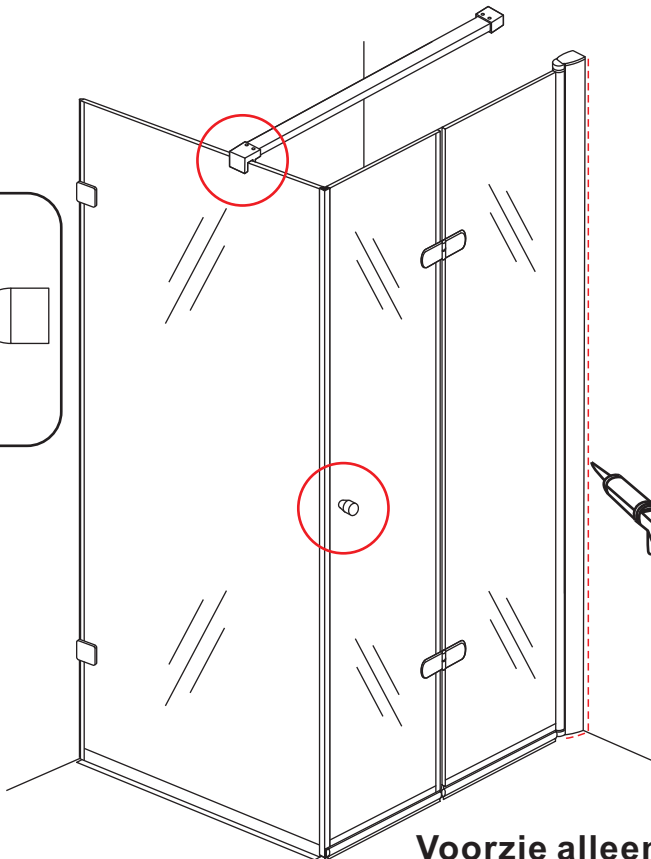

- $\Phi 7\text{mm}$
- X2 5×38
- X2 $\Phi 8 \times 38$

- $\Phi 6\text{mm}$
- X5 4×30
- X5 $\Phi 6 \times 30$

5

Φ3mm

X4

4x12

The length of the bar is 750mm, You should cut the length according the size you installed.