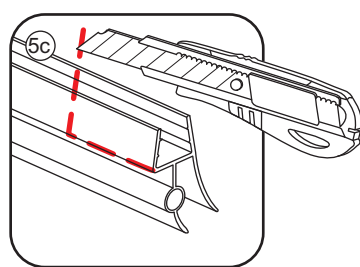

740 (800x500)
740 (800x600)
740 (800x700)
740 (800x800)
740 (800x900)
740 (800x1000)
740 (800x1200)

510 (800x500)
610 (800x600)
710 (800x700)
795 (800x800)
895 (800x900)
995 (800x1000)
1195 (800x1200)

3

- $\Phi 7\text{mm}$
- X2 5×38
- X2 $\Phi 8 \times 38$

- $\Phi 6\text{mm}$
- X5 4×30
- X5 $\Phi 6 \times 30$

5

Φ3mm

X4

4x12

The length of the bar is 750mm, You should cut the length according the size you installed.