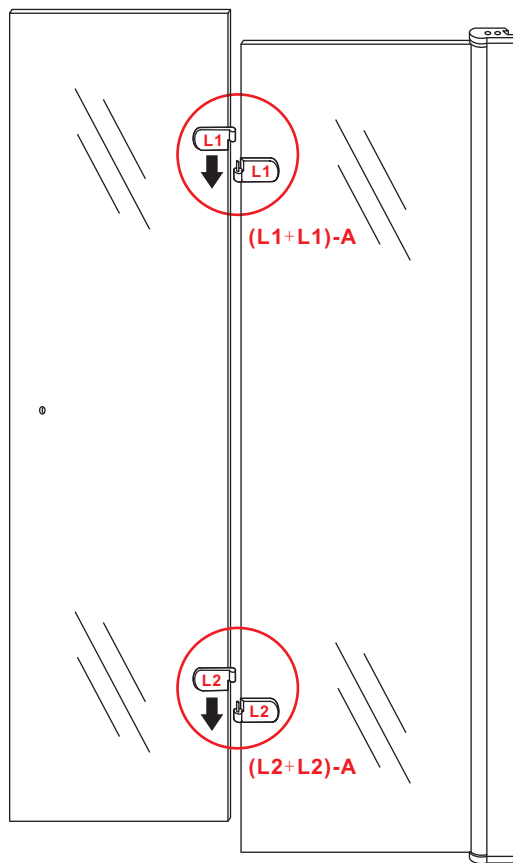

740 (800x500)
740 (800x600)
740 (800x700)
740 (800x800)
740 (800x900)
740 (800x1000)
740 (800x1200)

510 (800x500)
610 (800x600)
710 (800x700)
795 (800x800)
895 (800x900)
995 (800x1000)
1195 (800x1200)

3

- $\Phi 7\text{mm}$
- X2 5×38
- X2 $\Phi 8 \times 38$

- $\Phi 6\text{mm}$
- X5 4×30
- X5 $\Phi 6 \times 30$

5

Φ3mm

X4

4x12

The length of the bar is 750mm, You should cut the length according the size you installed.