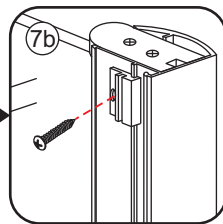

- $\Phi 7\text{mm}$
- X2 5×38
- X2 $\Phi 8 \times 38$

- $\Phi 6\text{mm}$
- X5 4×30
- X5 $\Phi 6 \times 30$

5

Φ3mm

X4

4x12

The length of the bar is 750mm, You should cut the length according the size you installed.