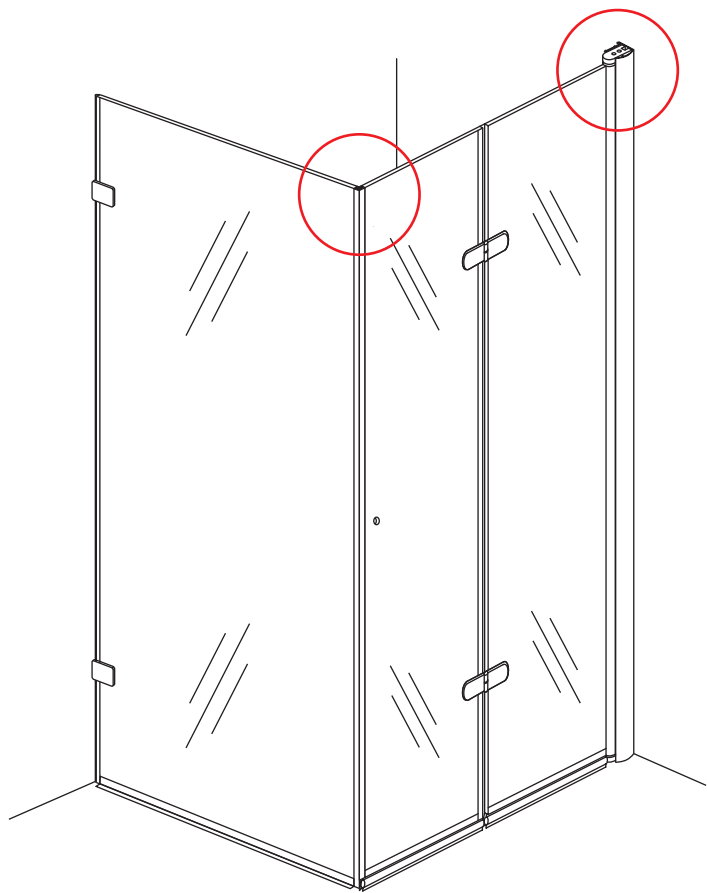

- $\Phi 7\text{mm}$
- X2 5×38
- X2 $\Phi 8 \times 38$

- $\Phi 6\text{mm}$
- X5 4×30
- X5 $\Phi 6 \times 30$

5

Φ3mm

X4

4x12

The length of the bar is 750mm, You should cut the length according the size you installed.