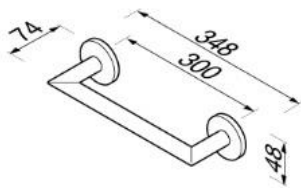

## Nemox collection

916506-02

Grab rail 30 cm

- Finish: chrome
- Concealed fixing
- Guarantee 12 years

- 300x74x48 mm

Quality has proven to be of decisive importance in recent years, which is why we can offer a 12-year warranty period for our chrome products. The entire selection is developed in Amersfoort. Geesa is certified according to the ISO 9001-2008 standard for design, productions and the delivery of bathroom accessories. 10/2015