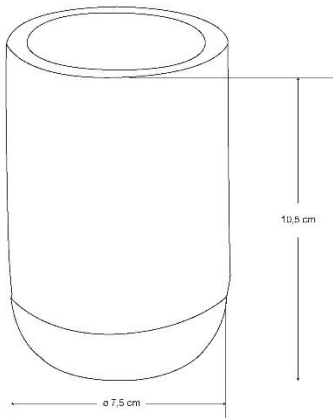

NATURAL KEPA – TUMBLER

SKU 215746

DIMENSIONS:

Length: 105 mm

Width: 75 mm

Material	Cement / Copper
Colour	Grey / Copper

06.2018

F215746e