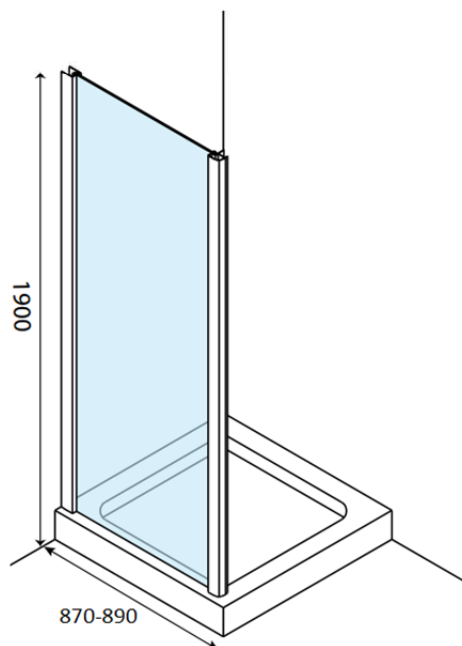

STAR ALU EASY – FIXED PANEL - 90X190 - CHROME

SKU 224101

PICTURE

DIMENSIONS

05.2016

Dimensions and assortment can be modified without prior notification.

F224101E

Type of shower door	Fixed panel
Material of profile	Aluminium
Profile finishing	Chrome
Glass finishing	Transparent safety glass
Glass thickness	4 mm
Glass treatment	No
Combinations	Pivot or sliding door
Rotation way	/
Extensibility	870 - 890 mm
Access	/
Radius	/
Reversible	Yes
Lift-system	No
Handle	No
Hinges / rolls	No
Hinges / rolls material	/
Removable panels	No
Magnetic closing	No
Compensation profile	224108
Certificates	CE
Weight	19 kg
Warranty	5 years
Extras	Easy-Mounting
Frameless	Without horizontal profiles
With fixation set	Yes