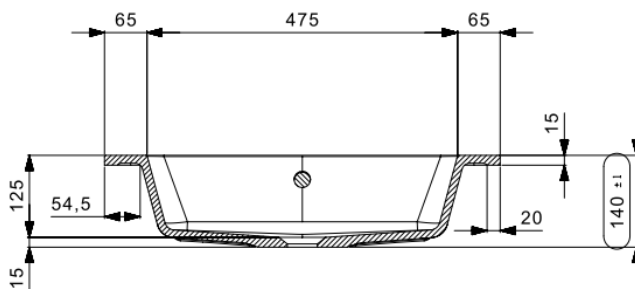

COR – WASHBASIN / INTEGRATED TABLET – 60X46

SKU 933816

DIMENSIONS:
Length: 605 mm
Depth: 460 mm
Height: 14 mm

| | |
|---------------|----------------------|
| Washbasin | Tablet – 1 Washbasin |
| Material | Artificial marble |
| Color | Glossy white |
| Mounting | Tablet |
| With tap hole | Yes |
| With overflow | Yes |