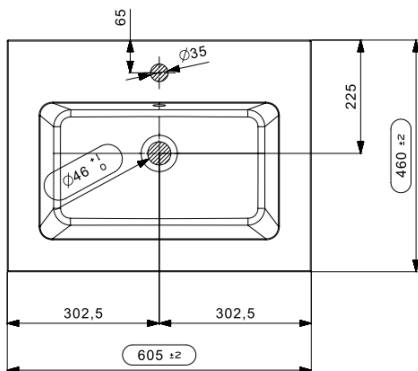

COR – WASHBASIN / INTEGRATED TABLET – 60X46

SKU 933816

DIMENSIONS:
Length: 605 mm
Depth: 460 mm
Height: 14 mm

| | |
|---------------|----------------------|
| Washbasin | Tablet – 1 Washbasin |
| Material | Artificial marble |
| Color | Glossy white |
| Mounting | Tablet |
| With tap hole | Yes |
| With overflow | Yes |