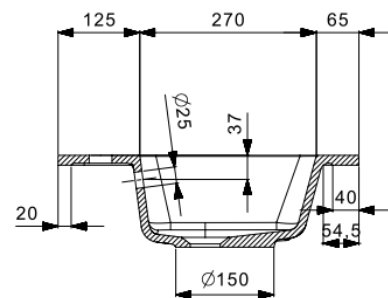

COR – WASHBASIN / INTEGRATED TABLET – 60X46

SKU 933816

DIMENSIONS:
Length: 605 mm
Depth: 460 mm
Height: 14 mm

| | |
|---------------|----------------------|
| Washbasin | Tablet – 1 Washbasin |
| Material | Artificial marble |
| Color | Glossy white |
| Mounting | Tablet |
| With tap hole | Yes |
| With overflow | Yes |