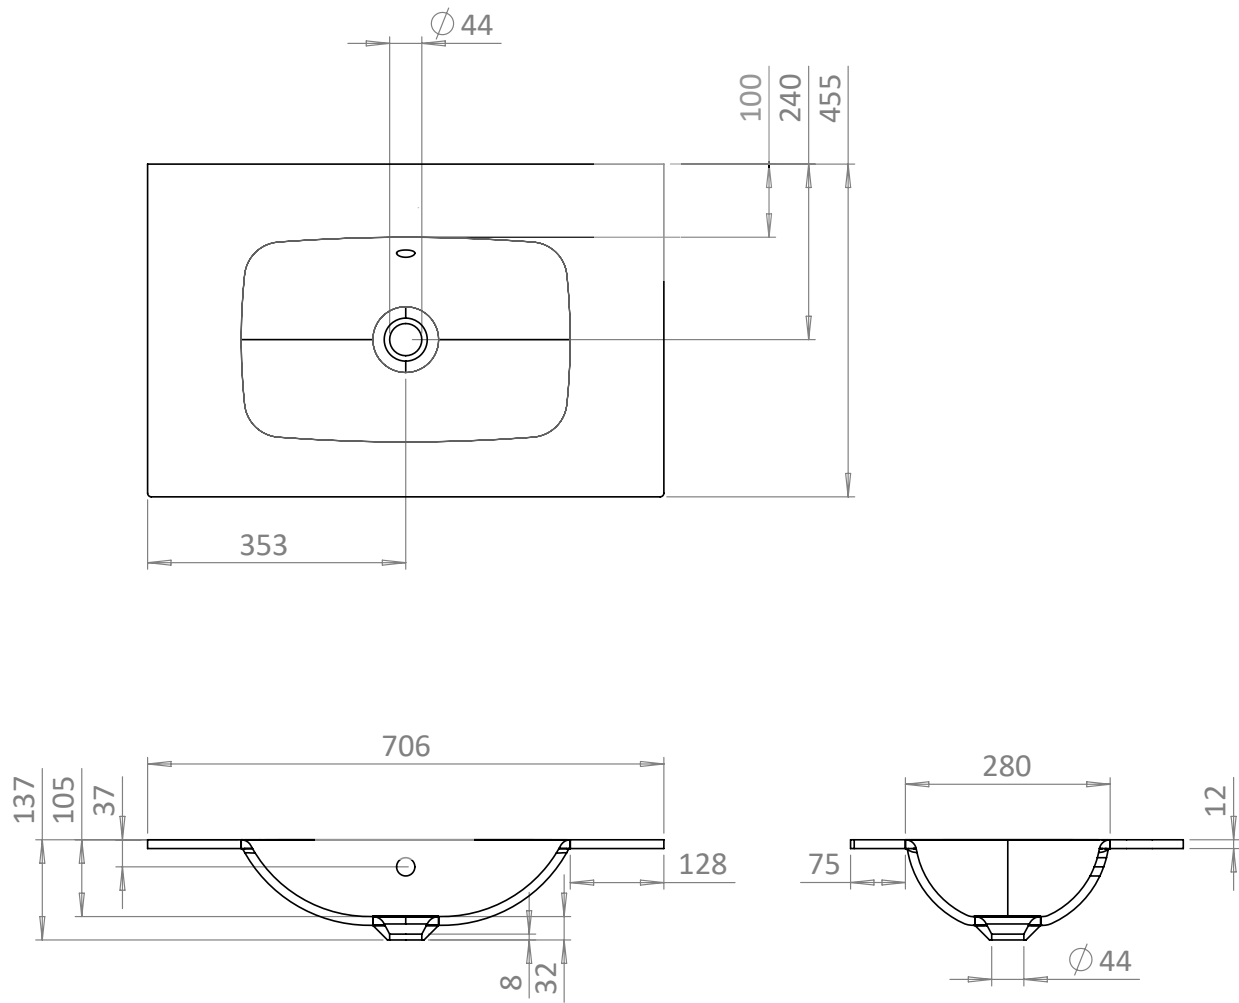

# PRODUCT DATA SHEET

**PRODUCT CODE**

GL0710SMB

**RANGE**

GLIDE II

**DESCRIPTION**

700mm Basin 0TH Midnight Black

**COLOUR** Midnight Black

**MATERIAL** Glass

**STANDARDS** EN 31  
EN 14688 - CLO

**INSTALLATION TYPE** Furniture Mounted

**CAPACITY OF WATER AT OVERFLOW LEVEL** 15 L

**BASIN WASTE SIZE** 45mm

**TAP HOLES** 0TH

**OVERFLOW** Yes

**WEIGHT** 11.6kg

## TECHNICAL DIMENSIONS

Dimensions in mm unless otherwise specified.

Tolerances (per material type) apply.

V10922