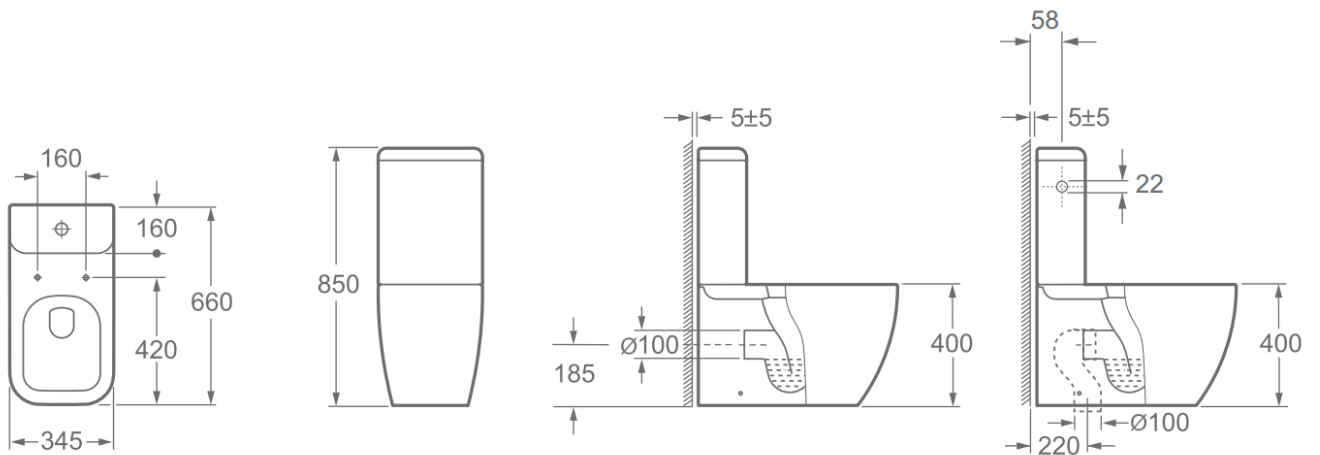

**SUN – FLOOR-STANDING WC - 345 X 850 X 660 MM**

**SKU 049120**

PICTURE

DIMENSIONS

01.2017

F049120E

Dimensions and assortment can be modified without prior notification.

<b>Type of toilets</b>	WC Pack
<b>Material</b>	Porcelain
<b>Colour</b>	White
<b>Finishing</b>	Brilliant
<b>Mounting</b>	wall-hung
<b>With toilet seat</b>	Yes – slim seat
<b>Type of toilet seat</b>	Soft-close & Take-off
<b>Material and colour of seat</b>	White duroplast
<b>With cistern</b>	Yes
<b>Type of flushing</b>	Standard
<b>Type of outlet</b>	P-trap
<b>Weight</b>	47 kg
<b>Warranty</b>	5 years
<b>Extras</b>	S-extension included
<b>With fixation set</b>	Yes
<b>Cistern Inlet</b>	Left and Right
<b>Inlet Cover</b>	Included