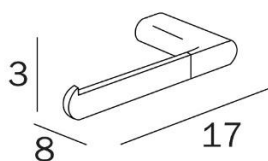

SCURA – TOILET ROLL HOLDER SOFT TOUCH/CHROME

SKU 215733

DIMENSIONS: Length: 170 mm
 Width: 30 mm
 Depth: 80 mm

Material	Brass
Colour	Black and Chrome
Fixing	Wall mounted
Characteristics	Fixation set included Simple installation via a click system (easy wall mounting)