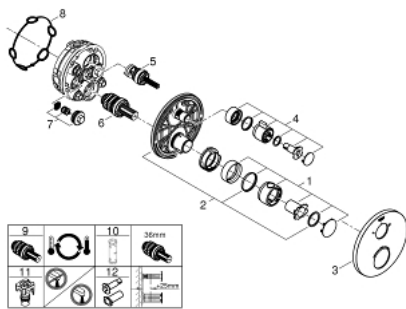

24 076 000 THERMOSTATIC SHOWER MIXER FOR 2 OUTLETS WITH INTEGRATED SHUT OFF/DIVERTER VALVE

PRODUCT DESCRIPTION

- set for final installation for
- GROHE Rapido SmartBox 35 600
- **GROHE TurboStat** compact cartridge with wax thermoelement
- **GROHE StarLight** chrome finish
- wall escutcheon with **GROHE QuickFix** (covered escutcheon- and shaft sealing, covered fixing)
- metal escutcheon, retroactively 6° adjustable
- printed head and hand shower symbol
- **GROHE SafeStop** safety button at 38°C (calibration required)
- **GROHE SafeStop Plus** optional temperature limiter at 43°C or 46°C included
- GROHE AquaDimmer, integrated shut off/diverter valve
- flow performance:
 - outlet B = 27 l/min
 - outlet C = 30 l/min
- **without roughing-in-set**

24 076 000 THERMOSTATIC SHOWER MIXER FOR 2 OUTLETS WITH INTEGRATED SHUT OFF/DIVERTER VALVE

24 076 000 THERMOSTATIC SHOWER MIXER FOR 2 OUTLETS WITH INTEGRATED SHUT OFF/DIVERTER VALVE

SPARE PARTS

- 1: Temperature control handle (Order-nr. 49082000)
- 2: Mounting plate (Order-nr. 49080000)
- 3: Escutcheon (Order-nr. 49074000)
- 4: Handle for shut-off valve (Order-nr. 49081000)
- 5: Aquadimmer (Order-nr. 49084000)
- 6: Thermostatic compact cartridge 3/4" (Order-nr. 49028000)
- 7: Non-return valve (Order-nr. 49085000)
- 8: Seal (Order-nr. 48360000)
- 9: GROHE TurboStat cartridge 3/4" (Order-nr. 49003000)*
- 10: Socket spanner (Order-nr. 49059000)*
- 11: Service stops (Order-nr. 1405300M)*
- 12: Universal extension set 2-handle thermostats, 25 mm (Order-nr. 14058000)*