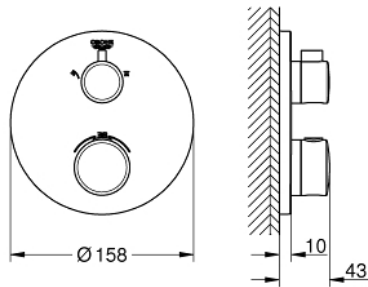

24 076 000 THERMOSTATIC SHOWER MIXER FOR 2 OUTLETS WITH INTEGRATED SHUT OFF/DIVERTER VALVE

PRODUCT DESCRIPTION

- set for final installation for
- GROHE Rapido SmartBox 35 600
- **GROHE TurboStat** compact cartridge with wax thermoelement
- **GROHE StarLight** chrome finish
- wall escutcheon with **GROHE QuickFix** (covered escutcheon- and shaft sealing, covered fixing)
- metal escutcheon, retroactively 6° adjustable
- printed head and hand shower symbol
- **GROHE SafeStop** safety button at 38°C (calibration required)
- **GROHE SafeStop Plus** optional temperature limiter at 43°C or 46°C included
- GROHE AquaDimmer, integrated shut off/diverter valve
- flow performance:
 - outlet B = 27 l/min
 - outlet C = 30 l/min
- **without roughing-in-set**

24 076 000 THERMOSTATIC SHOWER MIXER FOR 2 OUTLETS WITH INTEGRATED SHUT OFF/DIVERTER VALVE

24 076 000 THERMOSTATIC SHOWER MIXER FOR 2 OUTLETS WITH INTEGRATED SHUT OFF/DIVERTER VALVE

SPARE PARTS

- 1: Temperature control handle (Order-nr. 49082000)
- 2: Mounting plate (Order-nr. 49080000)
- 3: Escutcheon (Order-nr. 49074000)
- 4: Handle for shut-off valve (Order-nr. 49081000)
- 5: Aquadimmer (Order-nr. 49084000)
- 6: Thermostatic compact cartridge 3/4" (Order-nr. 49028000)
- 7: Non-return valve (Order-nr. 49085000)
- 8: Seal (Order-nr. 48360000)
- 9: GROHE TurboStat cartridge 3/4" (Order-nr. 49003000)*
- 10: Socket spanner (Order-nr. 49059000)*
- 11: Service stops (Order-nr. 1405300M)*
- 12: Universal extension set 2-handle thermostats, 25 mm (Order-nr. 14058000)*