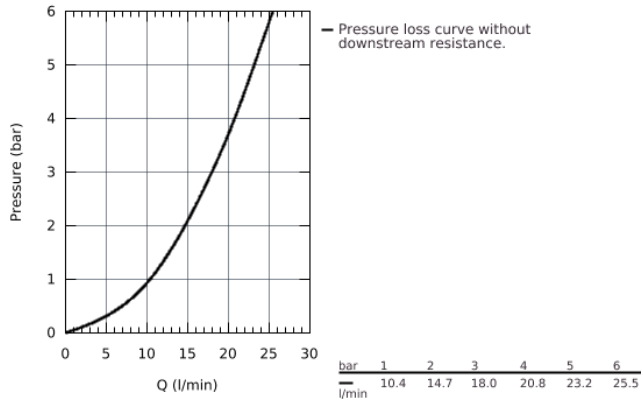

24 076 000 THERMOSTATIC SHOWER MIXER FOR 2 OUTLETS WITH INTEGRATED SHUT OFF/DIVERTER VALVE

PRODUCT DESCRIPTION

- set for final installation for
- GROHE Rapido SmartBox 35 600
- **GROHE TurboStat** compact cartridge with wax thermoelement
- **GROHE StarLight** chrome finish
- wall escutcheon with **GROHE QuickFix** (covered escutcheon- and shaft sealing, covered fixing)
- metal escutcheon, retroactively 6° adjustable
- printed head and hand shower symbol
- **GROHE SafeStop** safety button at 38°C (calibration required)
- **GROHE SafeStop Plus** optional temperature limiter at 43°C or 46°C included
- GROHE AquaDimmer, integrated shut off/diverter valve
- flow performance:
 - outlet B = 27 l/min
 - outlet C = 30 l/min
- **without roughing-in-set**

24 076 000 THERMOSTATIC SHOWER MIXER FOR 2 OUTLETS WITH INTEGRATED SHUT OFF/DIVERTER VALVE

24 076 000 THERMOSTATIC SHOWER MIXER FOR 2 OUTLETS WITH INTEGRATED SHUT OFF/DIVERTER VALVE

SPARE PARTS

- 1: Temperature control handle (Order-nr. 49082000)
- 2: Mounting plate (Order-nr. 49080000)
- 3: Escutcheon (Order-nr. 49074000)
- 4: Handle for shut-off valve (Order-nr. 49081000)
- 5: Aquadimmer (Order-nr. 49084000)
- 6: Thermostatic compact cartridge 3/4" (Order-nr. 49028000)
- 7: Non-return valve (Order-nr. 49085000)
- 8: Seal (Order-nr. 48360000)
- 9: GROHE TurboStat cartridge 3/4" (Order-nr. 49003000)*
- 10: Socket spanner (Order-nr. 49059000)*
- 11: Service stops (Order-nr. 1405300M)*
- 12: Universal extension set 2-handle thermostats, 25 mm (Order-nr. 14058000)*