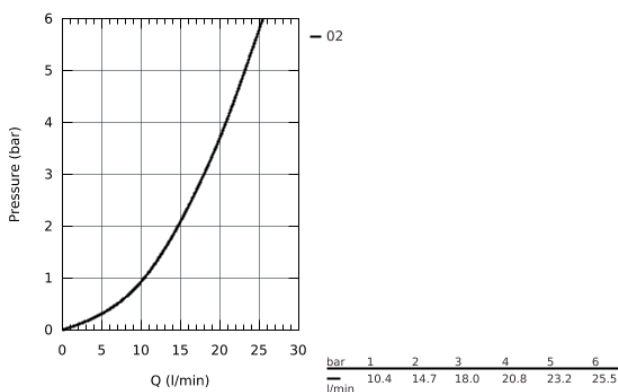

24 076 000 THERMOSTATIC SHOWER MIXER FOR 2 OUTLETS WITH INTEGRATED SHUT OFF/DIVERTER VALVE

PRODUCT DESCRIPTION

- set for final installation for
- GROHE Rapido SmartBox 35 600
- **GROHE TurboStat** compact cartridge with wax thermoelement
- **GROHE StarLight** chrome finish
- wall escutcheon with **GROHE QuickFix** (covered escutcheon- and shaft sealing, covered fixing)
- metal escutcheon, retroactively 6° adjustable
- printed head and hand shower symbol
- **GROHE SafeStop** safety button at 38°C (calibration required)
- **GROHE SafeStop Plus** optional temperature limiter at 43°C or 46°C included
- GROHE AquaDimmer, integrated shut off/diverter valve
- flow performance:
 - outlet B = 27 l/min
 - outlet C = 30 l/min
- **without roughing-in-set**

24 076 000 THERMOSTATIC SHOWER MIXER FOR 2 OUTLETS WITH INTEGRATED SHUT OFF/DIVERTER VALVE

24 076 000 THERMOSTATIC SHOWER MIXER FOR 2 OUTLETS WITH INTEGRATED SHUT OFF/DIVERTER VALVE

SPARE PARTS

- 1: Temperature control handle (Order-nr. 49082000)
- 2: Mounting plate (Order-nr. 49080000)
- 3: Escutcheon (Order-nr. 49074000)
- 4: Handle for shut-off valve (Order-nr. 49081000)
- 5: Aquadimmer (Order-nr. 49084000)
- 6: Thermostatic compact cartridge 3/4" (Order-nr. 49028000)
- 7: Non-return valve (Order-nr. 49085000)
- 8: Seal (Order-nr. 48360000)
- 9: GROHE TurboStat cartridge 3/4" (Order-nr. 49003000)*
- 10: Socket spanner (Order-nr. 49059000)*
- 11: Service stops (Order-nr. 1405300M)*
- 12: Universal extension set 2-handle thermostats, 25 mm (Order-nr. 14058000)*