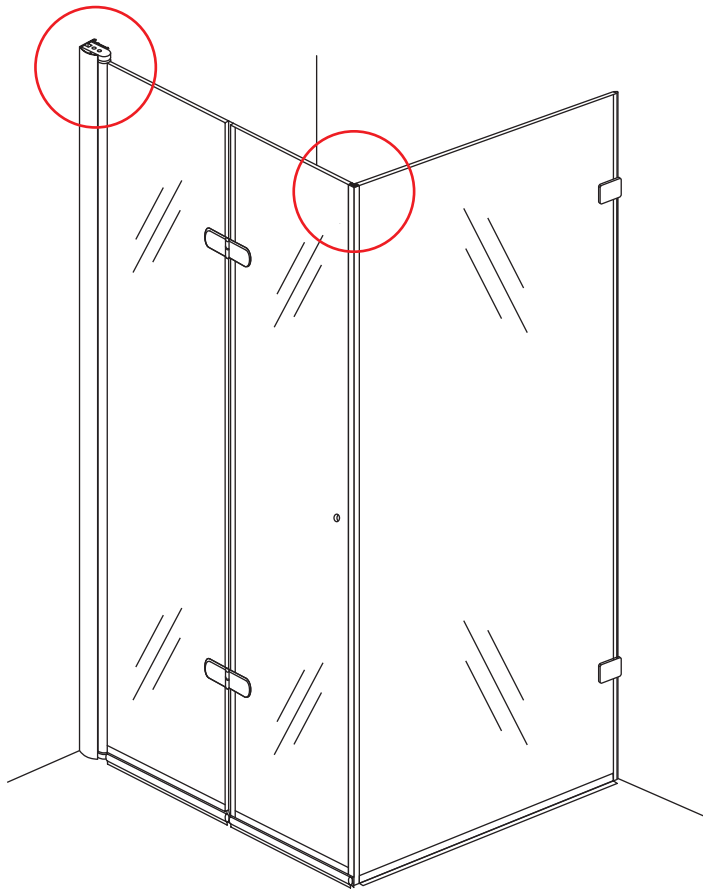

# 5

Φ3mm

X4

4x12

The length of the bar is 950mm, You should cut the length according the size you installed.

Φ6mm

X1

Φ6x30