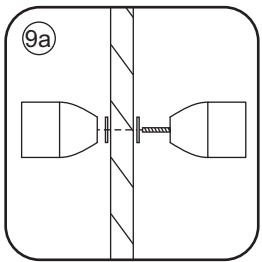

# 5

Φ3mm

X4

4x12

The length of the bar is 950mm, You should cut the length according the size you installed.

Φ6mm

X1

Φ6x30

# 1

- |  |  |  |   |  |  |
|--|--|--|---|--|--|
|  ① X2   |  ② X2 |  ③ X2 |  ④ X1 |  ⑤ X1 |  ⑥ X1 |
|  ⑦ X1   |  ⑧ X1 |  ⑨ X1 |  ⑩ X1 |  ⑪ X8 |  ⑫ X2 |
|  ⑬ X2<br><i>(L1+L1)-A</i><br><i>(L2+L2)-A</i> |  ⑭ X1 |  ⑮ X1 |  X19  |  X11  |  |

# 5

The length of the bar is 950mm, You should cut the length according the size you installed.

Φ6mm

X1

Φ6x30

X1

4x30

24 uur

Voorzie alleen de  
buitenzijde van de  
cabine van siliconenkit.

4

20.3724 / 20.3725  
+  
20.3720 / 20.3721 / 20.3722 /  
20.3723 / 20.3724 / 20.3725

1000x (800-900-1000) x2020mm

Zonder NANO

NANO

**NANO garantie: 2 jaar bij normaal gebruik**