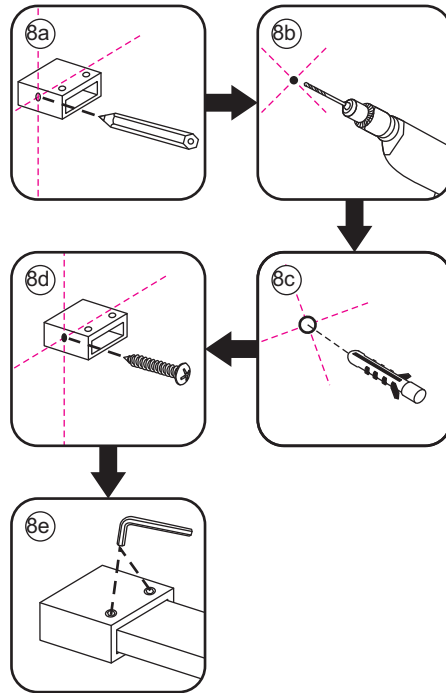

# 5

Φ3mm

X4

4x12

The length of the bar is 950mm, You should cut the length according the size you installed.

Φ6mm

X1

Φ6x30