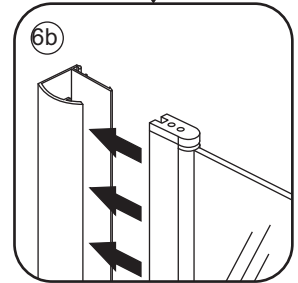

# 5

Φ3mm

X4

4x12

The length of the bar is 950mm, You should cut the length according the size you installed.

Φ6mm

X1

Φ6x30