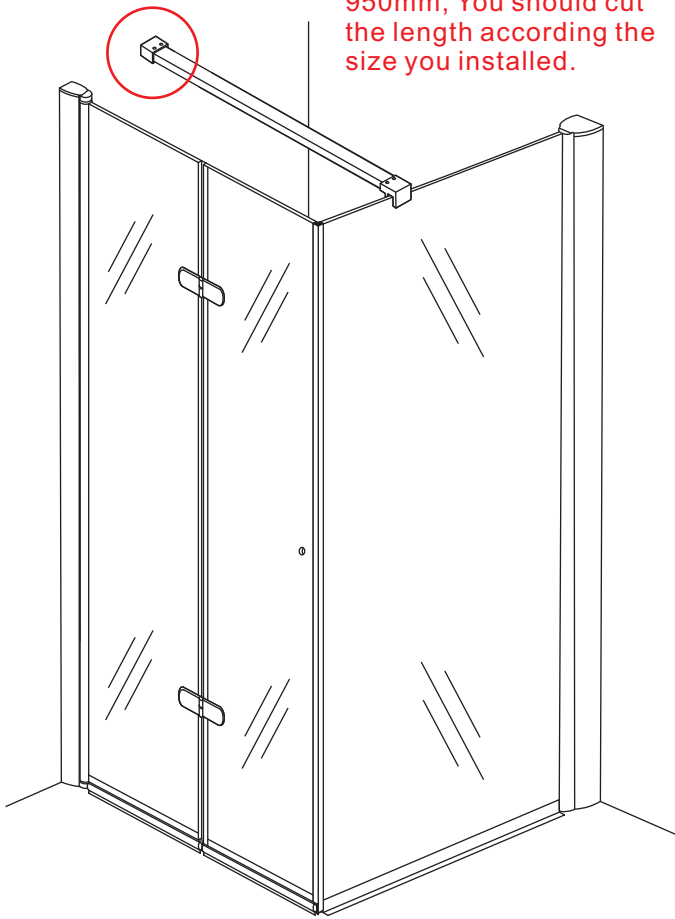

# 5

The length of the bar is 950mm, You should cut the length according the size you installed.

Φ6mm

X1

Φ6x30

X1

4x30

24 uur