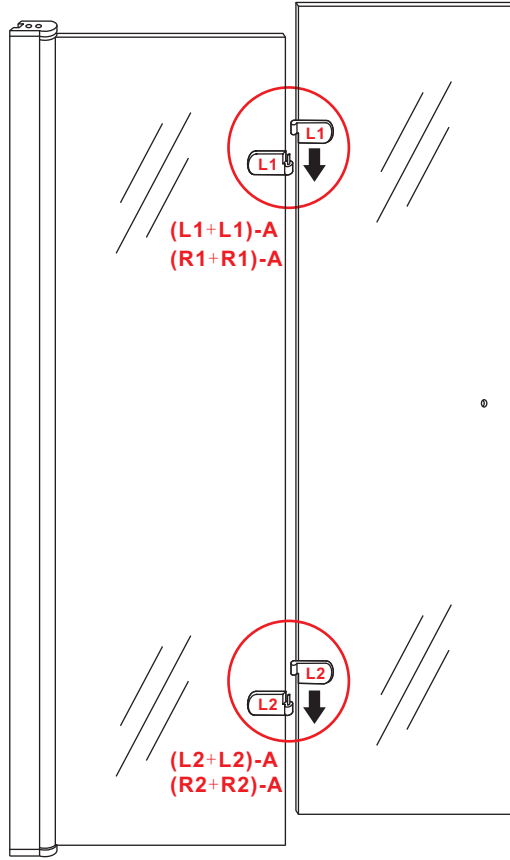

3

(L1+L1)-A/(L2+L2)-A
(R1+R1)-A/(R2+R2)-A