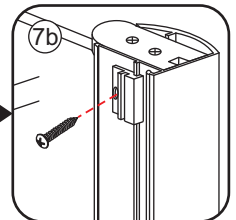

# 1

- |  |  |  |   |  |  |
|--|--|--|---|--|--|
|  ① X2   |  ② X2 |  ③ X2 |  ④ X1 |  ⑤ X1 |  ⑥ X1 |
|  ⑦ X1   |  ⑧ X1 |  ⑨ X1 |  ⑩ X1 |  ⑪ X8 |  ⑫ X2 |
|  ⑬ X2<br><i>(L1+L1)-A</i><br><i>(L2+L2)-A</i> |  ⑭ X1 |  ⑮ X1 |  X19  |  X11  |  |

# 5

The length of the bar is 950mm, You should cut the length according the size you installed.

Φ6mm

X1

Φ6x30

X1

4x30

24 uur