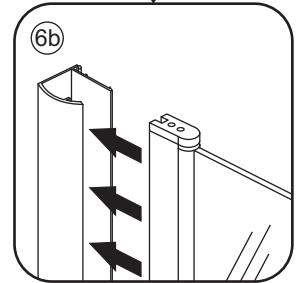

# 5

Φ3mm

X4

4x12

The length of the bar is 950mm, You should cut the length according the size you installed.

Φ6mm

X1

Φ6x30

# 1

- |  |  |  |   |  |  |
|--|--|--|---|--|--|
|  ① X2   |  ② X2 |  ③ X2 |  ④ X1 |  ⑤ X1 |  ⑥ X1 |
|  ⑦ X1   |  ⑧ X1 |  ⑨ X1 |  ⑩ X1 |  ⑪ X8 |  ⑫ X2 |
|  ⑬ X2<br><i>(L1+L1)-A</i><br><i>(L2+L2)-A</i> |  ⑭ X1 |  ⑮ X1 |  X19  |  X11  |  |

# 5

The length of the bar is 950mm, You should cut the length according the size you installed.

Φ6mm

X1

Φ6x30

X1

4x30

24 uur