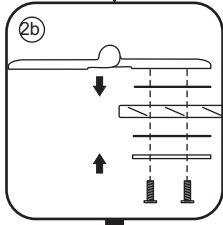

3

(L1+L1)-A/(L2+L2)-A
(R1+R1)-A/(R2+R2)-A