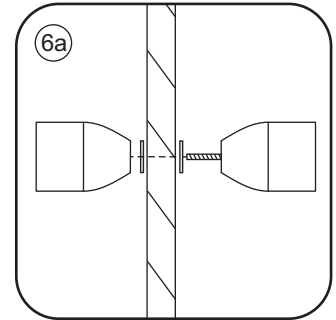

5

Voorzie alleen de
buitenzijde van de
cabine van siliconenkit.