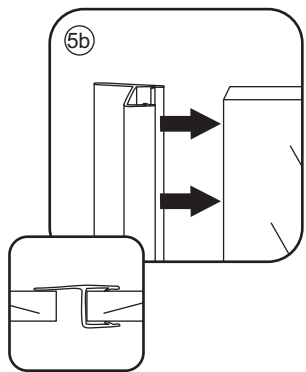

# 5

Φ3mm

X4

4x12

The length of the bar is 950mm, You should cut the length according the size you installed.

Φ6mm

X1

Φ6x30