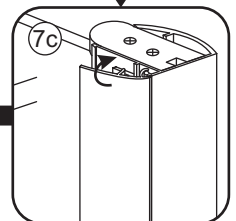

# 1

- |  |  |  |   |  |  |
|--|--|--|---|--|--|
|  ① X2   |  ② X2 |  ③ X2 |  ④ X1 |  ⑤ X1 |  ⑥ X1 |
|  ⑦ X1   |  ⑧ X1 |  ⑨ X1 |  ⑩ X1 |  ⑪ X8 |  ⑫ X2 |
|  ⑬ X2<br><i>(L1+L1)-A</i><br><i>(L2+L2)-A</i> |  ⑭ X1 |  ⑮ X1 |  X19  |  X11  |  |

# 5

The length of the bar is 950mm, You should cut the length according the size you installed.

Φ6mm

X1

Φ6x30

X1

4x30

24 uur