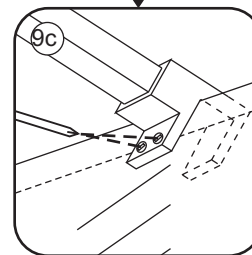

# 5

The length of the bar is 950mm, You should cut the length according the size you installed.

Φ6mm

X1

Φ6x30

X1

4x30

24 uur