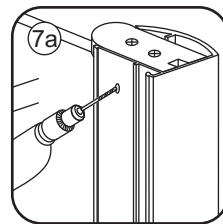

# 5

Φ3mm

X4

4x12

The length of the bar is 950mm, You should cut the length according the size you installed.

Φ6mm

X1

Φ6x30