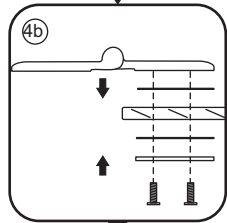

5x38 X2

$\Phi 8\text{x}38$

3a

3b

3c

3d

3e

$\Phi 6\text{mm}$  X5

# 5

Φ3mm

X4

4x12

The length of the bar is 950mm, You should cut the length according the size you installed.

Φ6mm

X1

Φ6x30