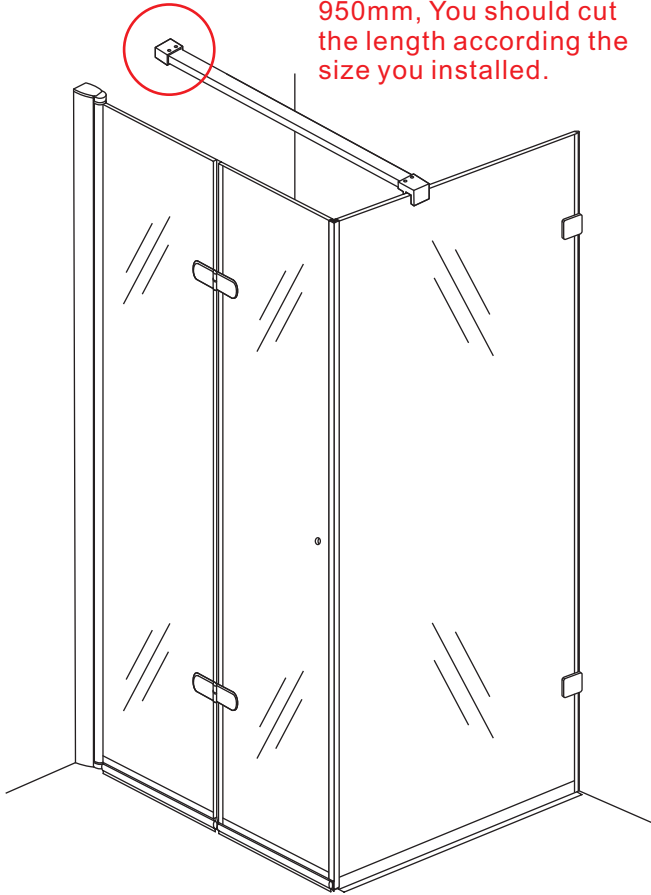

# 5

Φ3mm

X4

4x12

The length of the bar is 950mm, You should cut the length according the size you installed.

Φ6mm

X1

Φ6x30