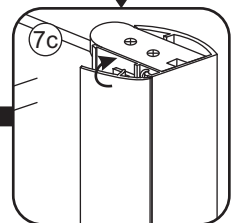

# 5

Φ3mm

X4

4x12

The length of the bar is 950mm, You should cut the length according the size you installed.

Φ6mm

X1

Φ6x30