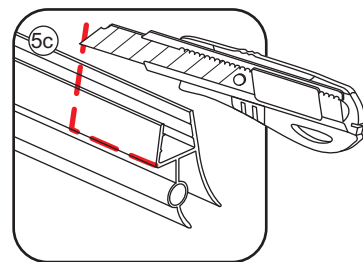

# 5

Φ3mm

X4

4x12

The length of the bar is 950mm, You should cut the length according the size you installed.

Φ6mm

X1

Φ6x30