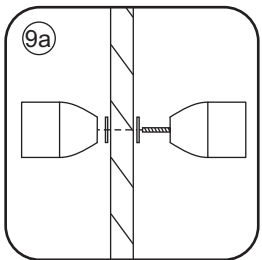

# 5

Φ3mm

X4

4x12

The length of the bar is 950mm, You should cut the length according the size you installed.

Φ6mm

X1

Φ6x30

X1

4x30

Voorzie alleen de  
buitenzijde van de  
cabine van siliconenkit.

3

20.3724 / 20.3725  
+  
20.3805 / 20.3806 / 20.3807 / 20.3810 /  
20.3809 / 20.3811 / 20.3814 / 20.3812  
/ 20.3818 / 20.3813

1000x (500-1400) x2020mm

# 5

The length of the bar is 950mm, You should cut the length according the size you installed.

Φ6mm

X1

Φ6x30

X1

4x30

24 uur