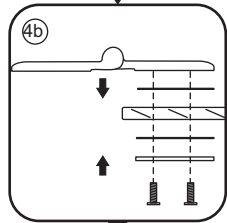

# 5

Φ3mm

X4

4x12

The length of the bar is 950mm, You should cut the length according the size you installed.

Φ6mm

X1

Φ6x30

# 1

- |  |  |  |   |  |  |
|--|--|--|---|--|--|
|  ① X2   |  ② X2 |  ③ X2 |  ④ X1 |  ⑤ X1 |  ⑥ X1 |
|  ⑦ X1   |  ⑧ X1 |  ⑨ X1 |  ⑩ X1 |  ⑪ X8 |  ⑫ X2 |
|  ⑬ X2<br><i>(L1+L1)-A</i><br><i>(L2+L2)-A</i> |  ⑭ X1 |  ⑮ X1 |  X19  |  X11  |  |

# 5

The length of the bar is 950mm, You should cut the length according the size you installed.

Φ6mm

X1

Φ6x30

X1

4x30

24 uur