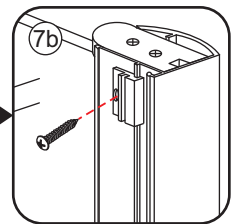

# 5

Φ3mm

X4

4x12

The length of the bar is 950mm, You should cut the length according the size you installed.

Φ6mm

X1

Φ6x30