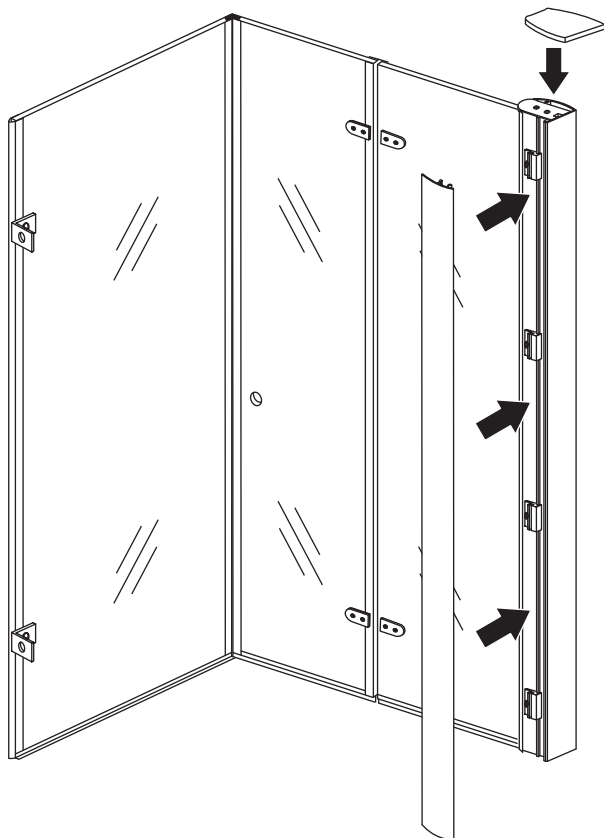

# 5

Φ3mm

X4

4x12

The length of the bar is 950mm, You should cut the length according the size you installed.

Φ6mm

X1

Φ6x30