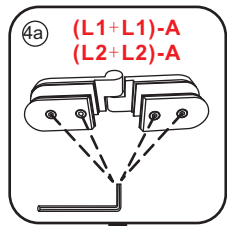

# 5

Φ3mm

X4

4x12

The length of the bar is 950mm, You should cut the length according the size you installed.

Φ6mm

X1

Φ6x30

# 1

- |  |  |  |   |  |  |
|--|--|--|---|--|--|
|  ① X2   |  ② X2 |  ③ X2 |  ④ X1 |  ⑤ X1 |  ⑥ X1 |
|  ⑦ X1   |  ⑧ X1 |  ⑨ X1 |  ⑩ X1 |  ⑪ X8 |  ⑫ X2 |
|  ⑬ X2<br><i>(L1+L1)-A</i><br><i>(L2+L2)-A</i> |  ⑭ X1 |  ⑮ X1 |  X19  |  X11  |  |

# 5

The length of the bar is 950mm, You should cut the length according the size you installed.

Φ6mm

X1

Φ6x30

X1

4x30

24 uur