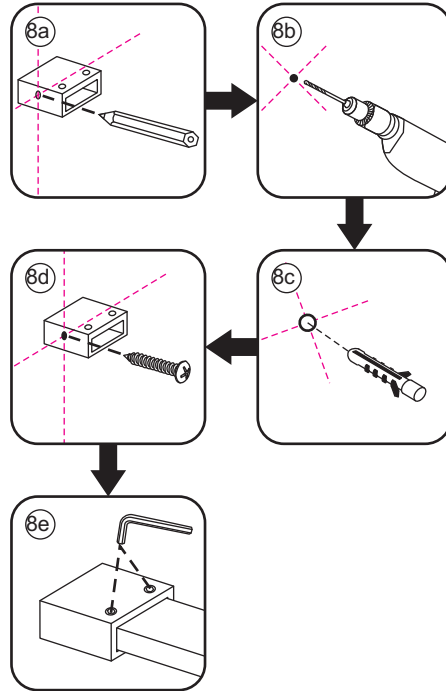

# 1

- |  |  |  |   |  |  |
|--|--|--|---|--|--|
|  ① X2   |  ② X2 |  ③ X2 |  ④ X1 |  ⑤ X1 |  ⑥ X1 |
|  ⑦ X1   |  ⑧ X1 |  ⑨ X1 |  ⑩ X1 |  ⑪ X8 |  ⑫ X2 |
|  ⑬ X2<br><i>(L1+L1)-A</i><br><i>(L2+L2)-A</i> |  ⑭ X1 |  ⑮ X1 |  X19  |  X11  |  |

# 5

The length of the bar is 950mm, You should cut the length according the size you installed.

Φ6mm

X1

Φ6x30

X1

4x30

24 uur