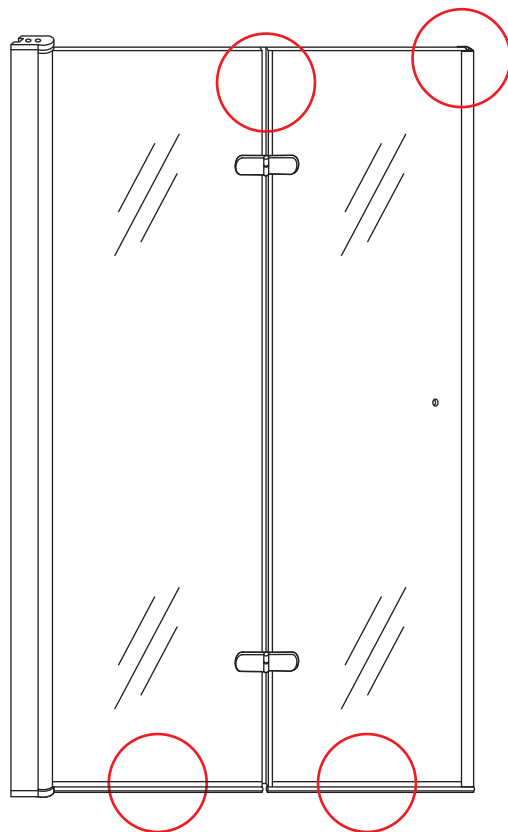

# 5

Φ3mm

X4

4x12

The length of the bar is 950mm, You should cut the length according the size you installed.

Φ6mm

X1

Φ6x30