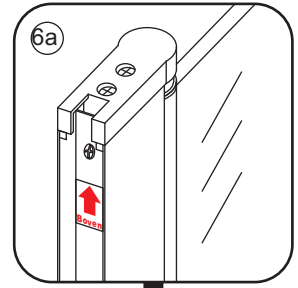

# 5

Φ3mm

X4

4x12

The length of the bar is 950mm, You should cut the length according the size you installed.

Φ6mm

X1

Φ6x30