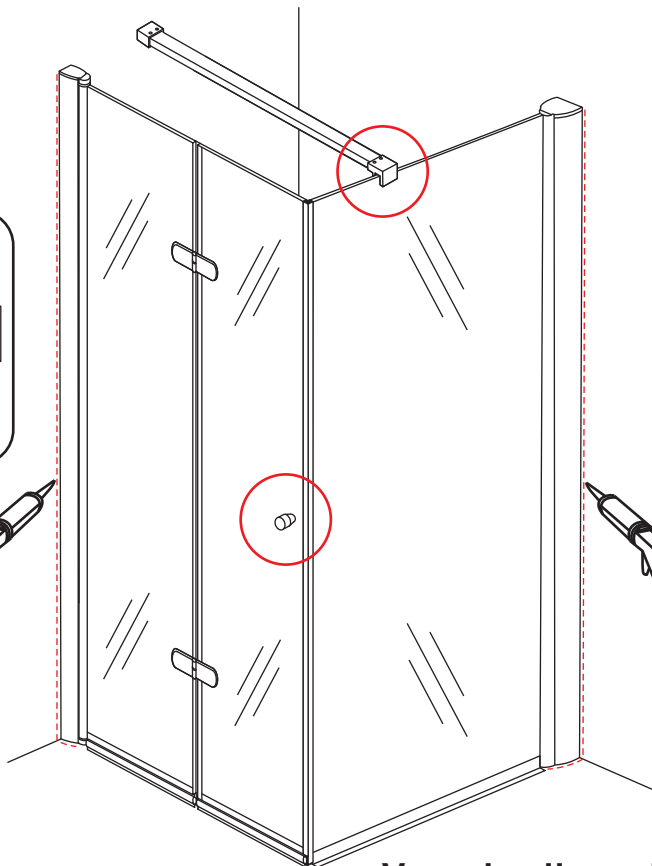

# 5

The length of the bar is 950mm, You should cut the length according the size you installed.

Φ6mm

X1

Φ6x30

X1

4x30

24 uur