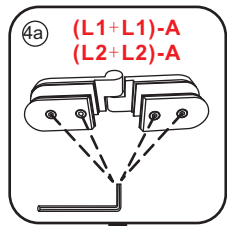

# 5

Φ3mm

X4

4x12

The length of the bar is 950mm, You should cut the length according the size you installed.

Φ6mm

X1

Φ6x30