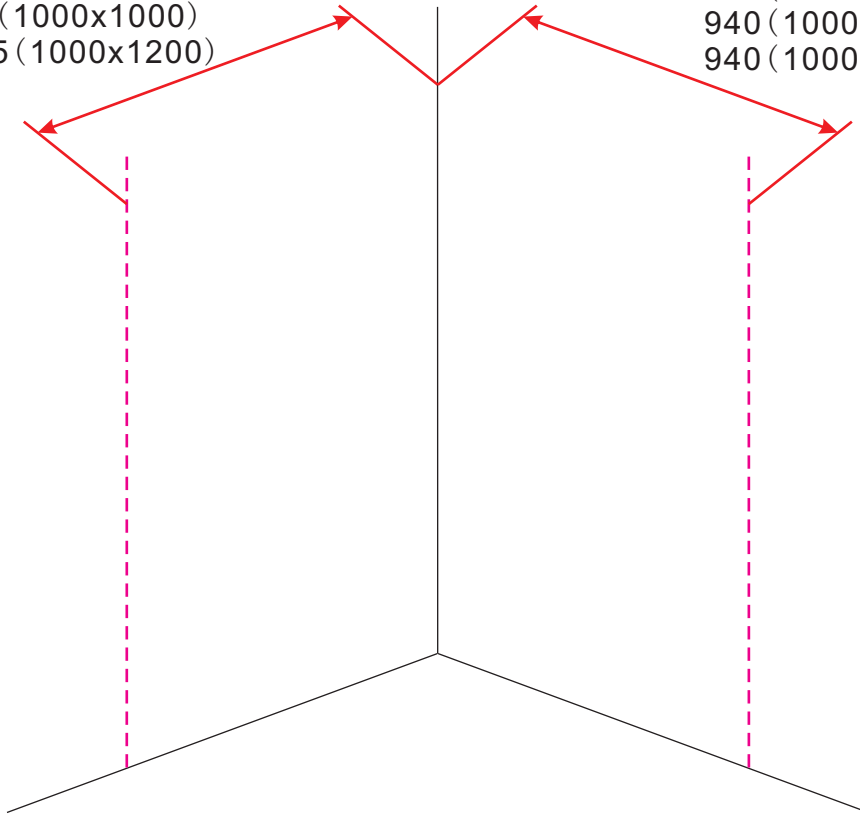

20.3724 / 20.3725

1000x2020mm  
(990-1010) x2020mm

Zonder NANO

NANO

beide zijden NANO behandeld

NANO kant aan de binnenzijde  
Te herkennen aan de sticker

NANO kant aan de binnenzijde  
Te herkennen aan de sticker

# 1

- |      |      |      |      |      |                                |
|------|------|------|------|------|--------------------------------|
| ① X1 | ② X1 | ③ X1 | ④ X1 | ⑤ X1 | ⑥ X1                           |
| ⑦ X1 | ⑧ X1 | ⑨ X1 | ⑩ X4 | ⑪ X2 | ⑫ X2<br>(L1+L1)-A<br>(L2+L2)-A |
| ⑬ X1 | ⑭ X1 | ⑮ X1 | ⑯ X2 | X12  | X8                             |

510 (1000x500)  
 610 (1000x600)  
 710 (1000x700)  
 795 (1000x800)  
 895 (1000x900)  
 995 (1000x1000)  
 1195 (1000x1200)

940 (1000x500)  
 940 (1000x600)  
 940 (1000x700)  
 940 (1000x800)  
 940 (1000x900)  
 940 (1000x1000)  
 940 (1000x1200)

# 5

Φ3mm

X4

4x12

The length of the bar is 950mm, You should cut the length according the size you installed.

Φ6mm

X1

Φ6x30