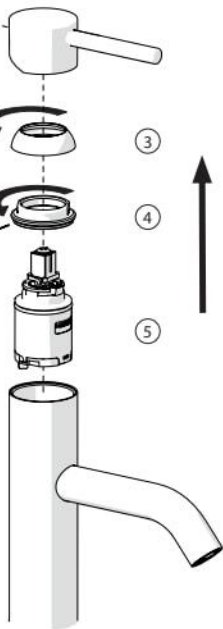

-50%

7

ON 50%

ON 100%

9

No limitation of temperature

Partial limitation of temperature

Maximum position Only cold water

**NOBILIS**  
The Best Technology for Water

AQ93128/2

I18TRAQ93128/2#--STD

www.grupponobili.it

REV1.05/2013

1 2

8

3 4 5