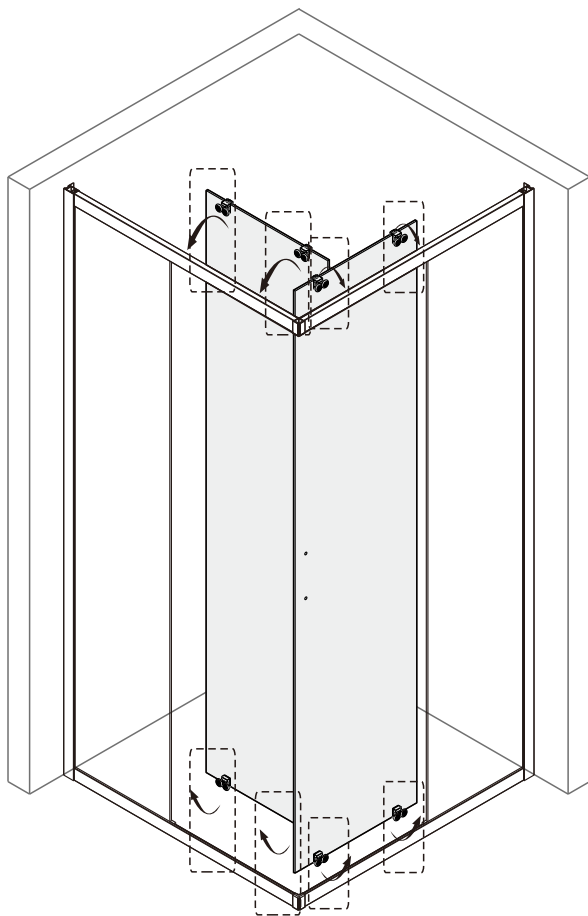

NOTES: Safety glass can not be re-worked

Please read these instructions carefully before start of installation.
Special care should be taken when drilling walls to avoid hidden pipes or electrical cables.
Note: This product is heavy and may require two people to install.

[13] x4

[14] x6

[15] x14

ST4x35

[16] x16

[17] x10

ST4x6

[18] x4

ST3.5x8

01

Adjust size	L	
	Min.	Max.
800	780mm	800mm
900	880mm	900mm
1000	980mm	1000mm

03

04

05

06

07