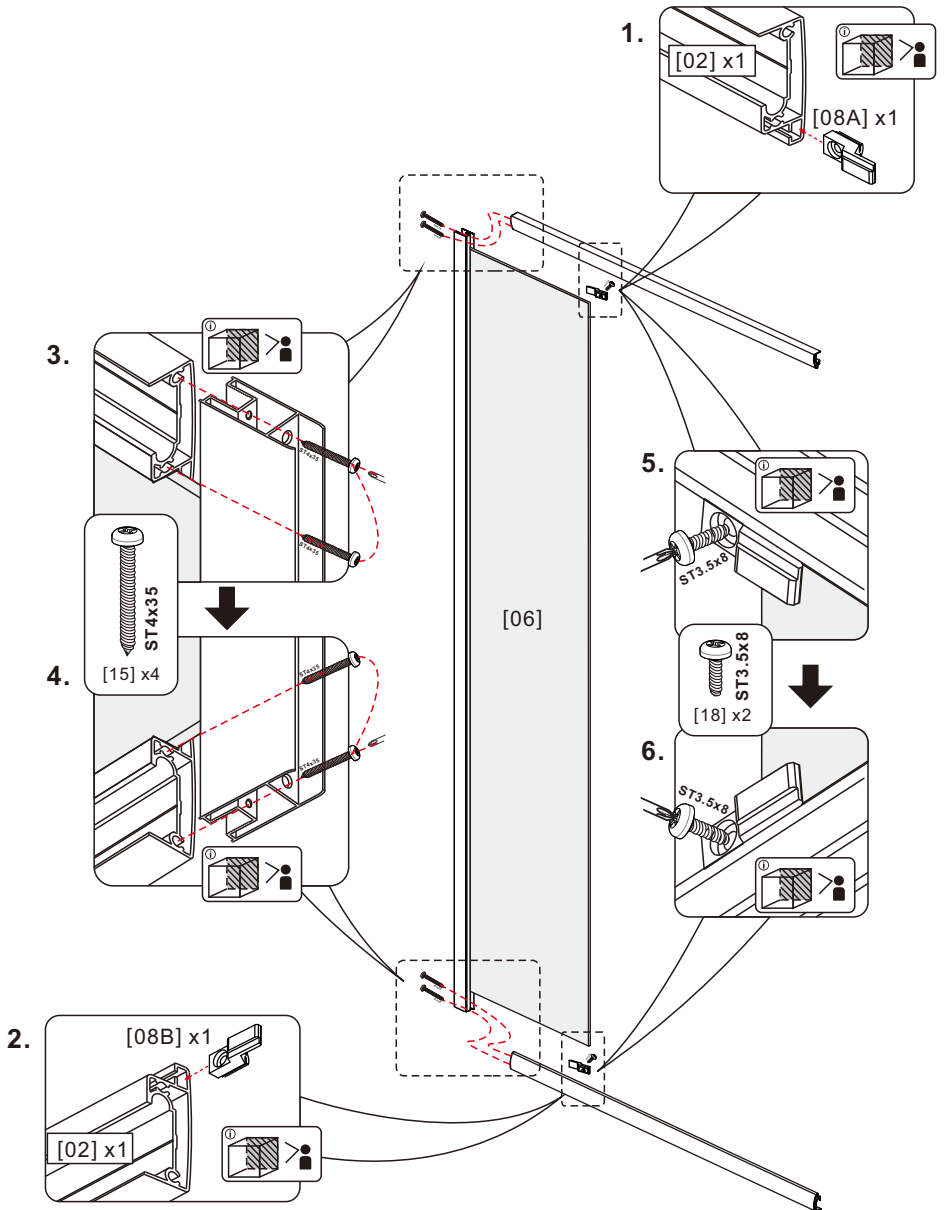

NOTES: Safety glass can not be re-worked

Please read these instructions carefully before start of installation.
Special care should be taken when drilling walls to avoid hidden pipes or electrical cables.
Note: This product is heavy and may require two people to install.

[13] x4

[14] x6

[15] x14

ST4x35

[16] x16

[17] x10

ST4x6

[18] x4

ST3.5x8

01

Adjust size	L	
	Min.	Max.
800	780mm	800mm
900	880mm	900mm
1000	980mm	1000mm

03

04

05

06

07