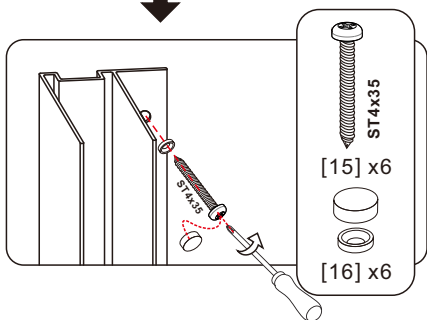

NOTES: Safety glass can not be re-worked

Please read these instructions carefully before start of installation.
Special care should be taken when drilling walls to avoid hidden pipes or electrical cables.
Note: This product is heavy and may require two people to install.

[13] x4

[14] x6

[15] x14

ST4x35

[16] x16

[17] x10

ST4x6

[18] x4

ST3.5x8

01

Adjust size	L	
	Min.	Max.
800	780mm	800mm
900	880mm	900mm
1000	980mm	1000mm

03

04

05

06

07