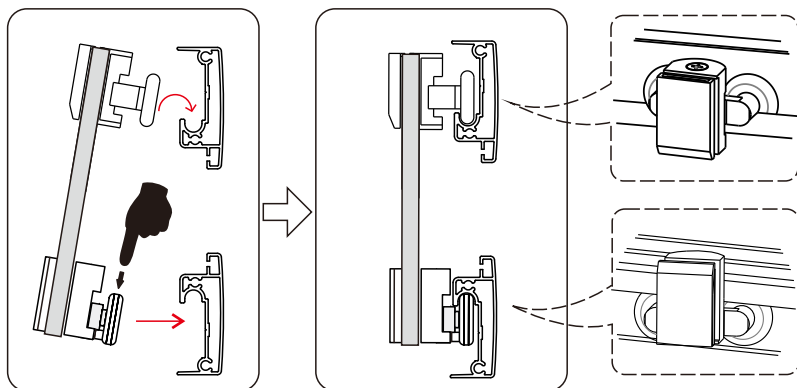

NOTES: Safety glass can not be re-worked

Please read these instructions carefully before start of installation.
Special care should be taken when drilling walls to avoid hidden pipes or electrical cables.
Note: This product is heavy and may require two people to install.

ST3.5x8

01

Adjust size	L	
	Min.	Max.
800	780mm	800mm
900	880mm	900mm
1000	980mm	1000mm

03

04

05

06

07