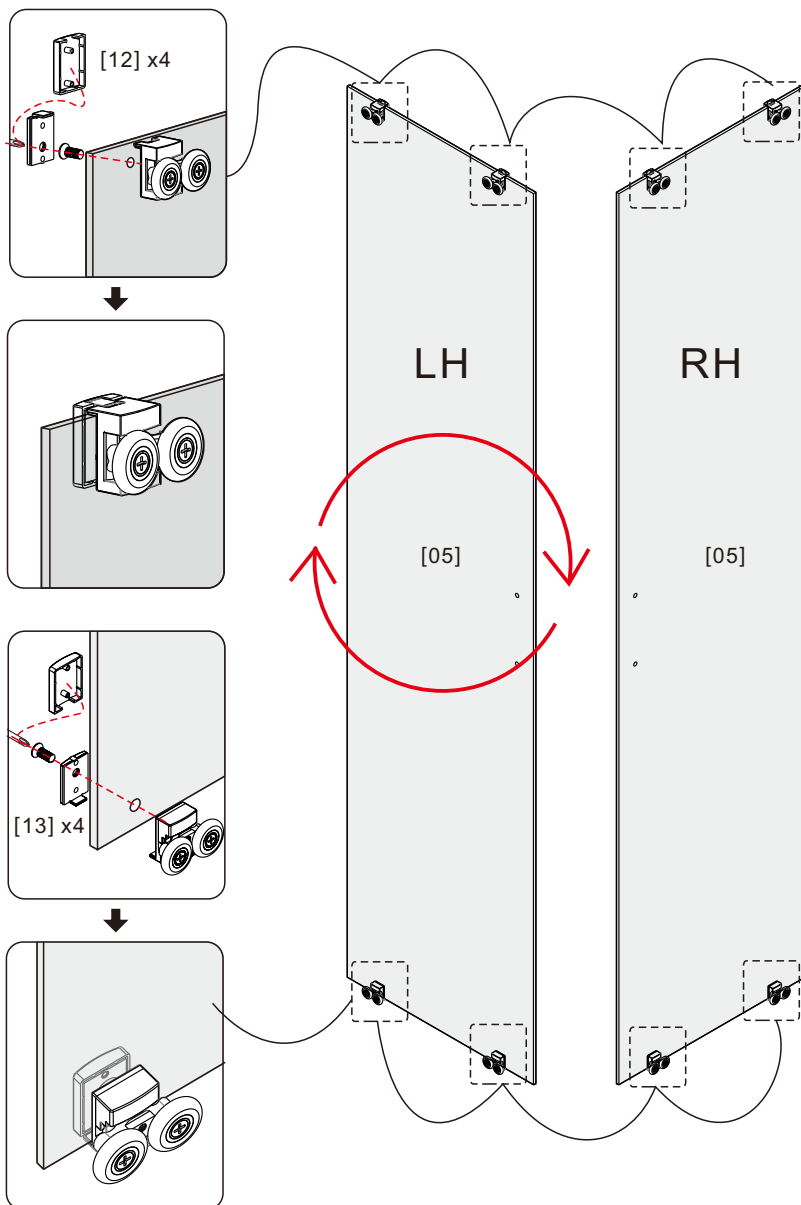

NOTES: Safety glass can not be re-worked

Please read these instructions carefully before start of installation.
Special care should be taken when drilling walls to avoid hidden pipes or electrical cables.
Note: This product is heavy and may require two people to install.

ST3.5x8

01

Adjust size	L	
	Min.	Max.
800	780mm	800mm
900	880mm	900mm
1000	980mm	1000mm

03

04

05

06

07