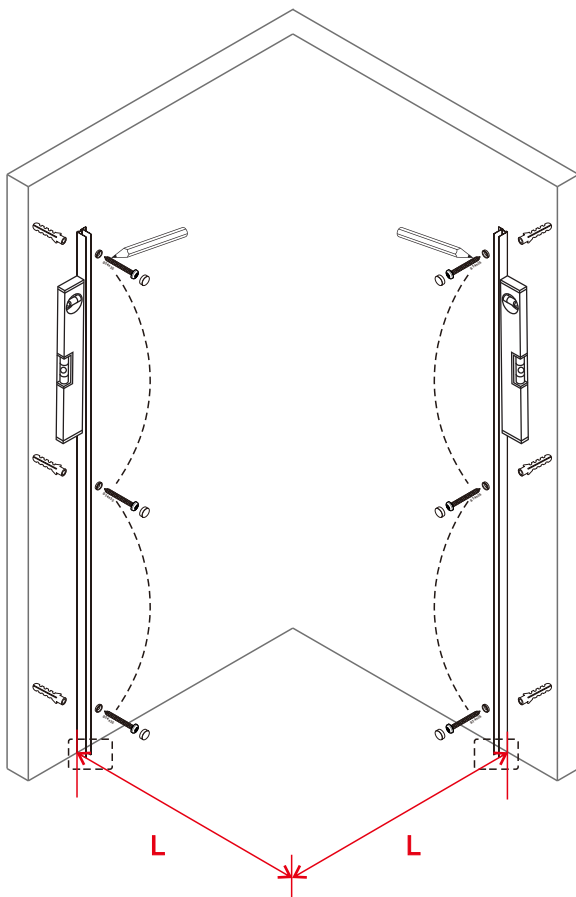

NOTES: Safety glass can not be re-worked

Please read these instructions carefully before start of installation.
Special care should be taken when drilling walls to avoid hidden pipes or electrical cables.
Note: This product is heavy and may require two people to install.

[13] x4

[14] x6

[15] x14

ST4x35

[16] x16

[17] x10

ST4x6

[18] x4

ST3.5x8

01

Adjust size	L	
	Min.	Max.
800	780mm	800mm
900	880mm	900mm
1000	980mm	1000mm

03

04

05

06

07