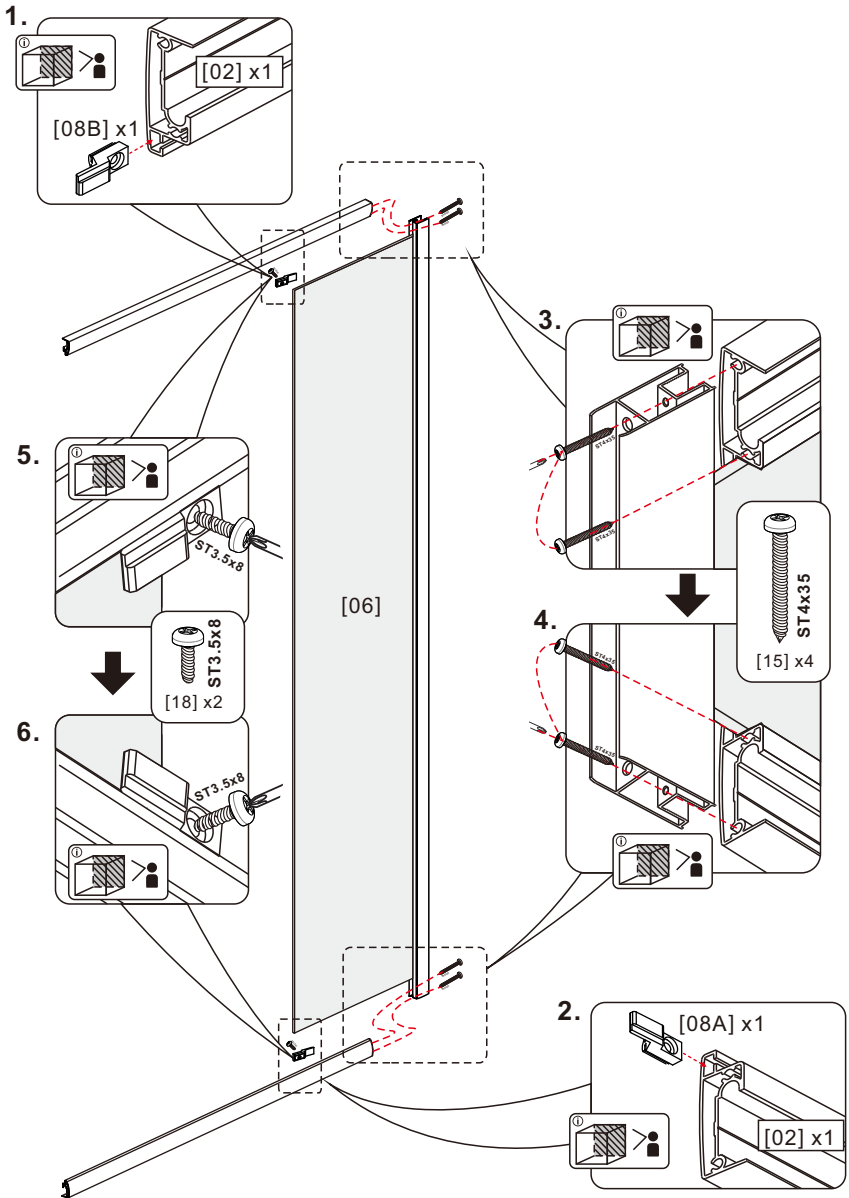

NOTES: Safety glass can not be re-worked

Please read these instructions carefully before start of installation.
Special care should be taken when drilling walls to avoid hidden pipes or electrical cables.
Note: This product is heavy and may require two people to install.

[13] x4

[14] x6

[15] x14

ST4x35

[16] x16

[17] x10

ST4x6

[18] x4

ST3.5x8

01

Adjust size	L	
	Min.	Max.
800	780mm	800mm
900	880mm	900mm
1000	980mm	1000mm

03

04

05

06

07