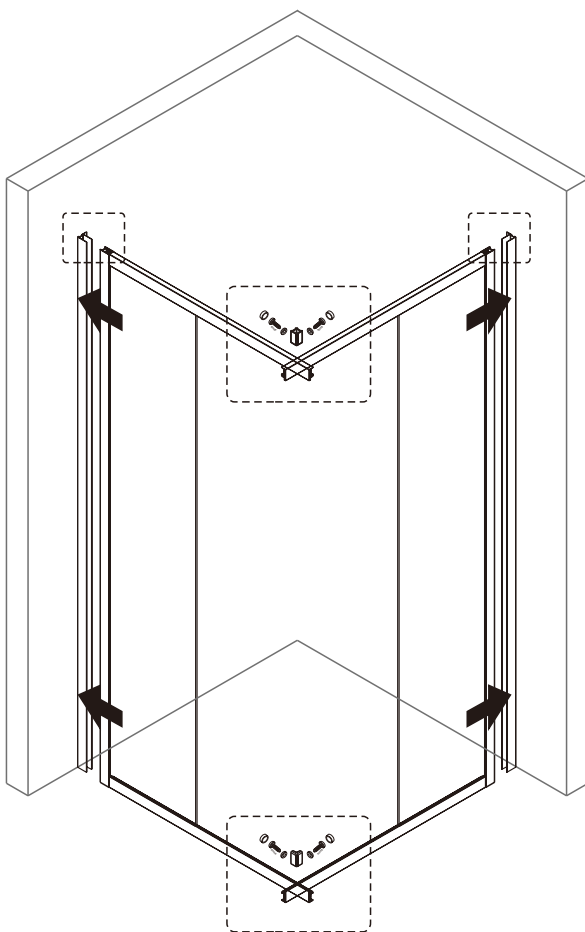

NOTES: Safety glass can not be re-worked

Please read these instructions carefully before start of installation.
Special care should be taken when drilling walls to avoid hidden pipes or electrical cables.
Note: This product is heavy and may require two people to install.

[13] x4

[14] x6

[15] x14

ST4x35

[16] x16

[17] x10

ST4x6

[18] x4

ST3.5x8

01

Adjust size	L	
	Min.	Max.
800	780mm	800mm
900	880mm	900mm
1000	980mm	1000mm

03

04

05

06

07