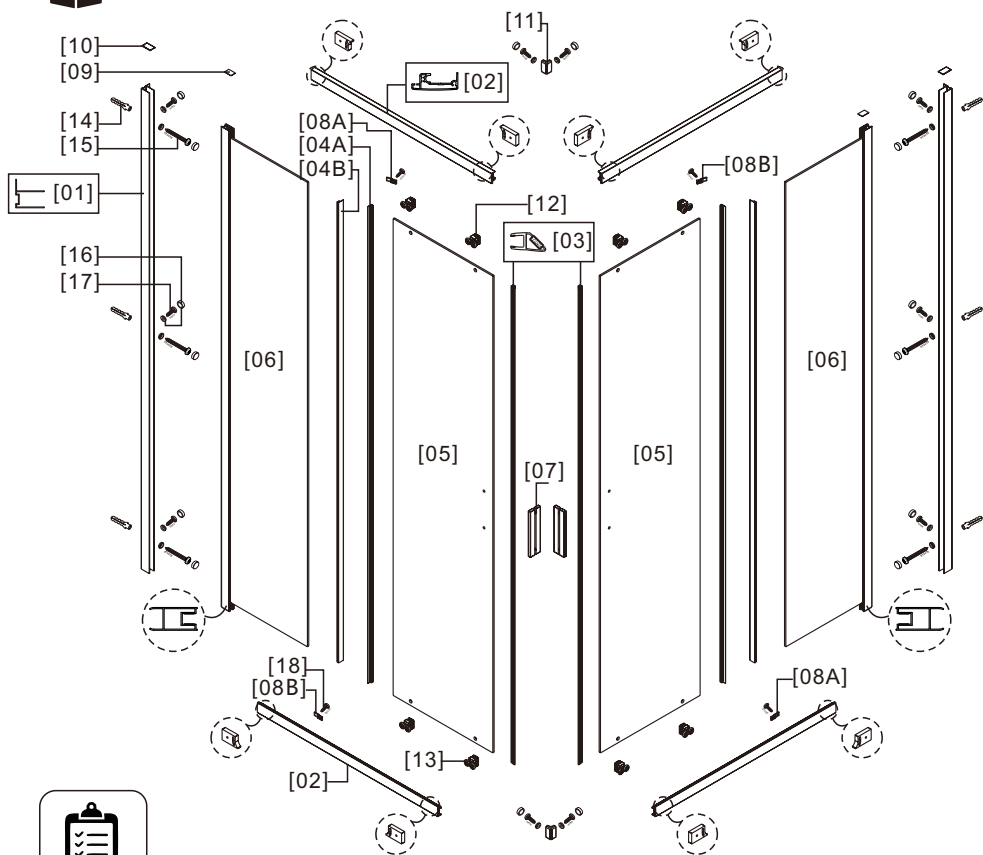

[01] x2

[02] x4

[03] x2

[04A] x2

Longer

[05] x2

[04B] x2

Shorter

[06] x2

[07] x2

[08A] x2

[08B] x2

[09] x2

[10] x2

[11] x2

[12] x4

[13] x4

[14] x6

[15] x14

ST4x35

[16] x16

[17] x10

ST4x6

[18] x4

ST3.5x8