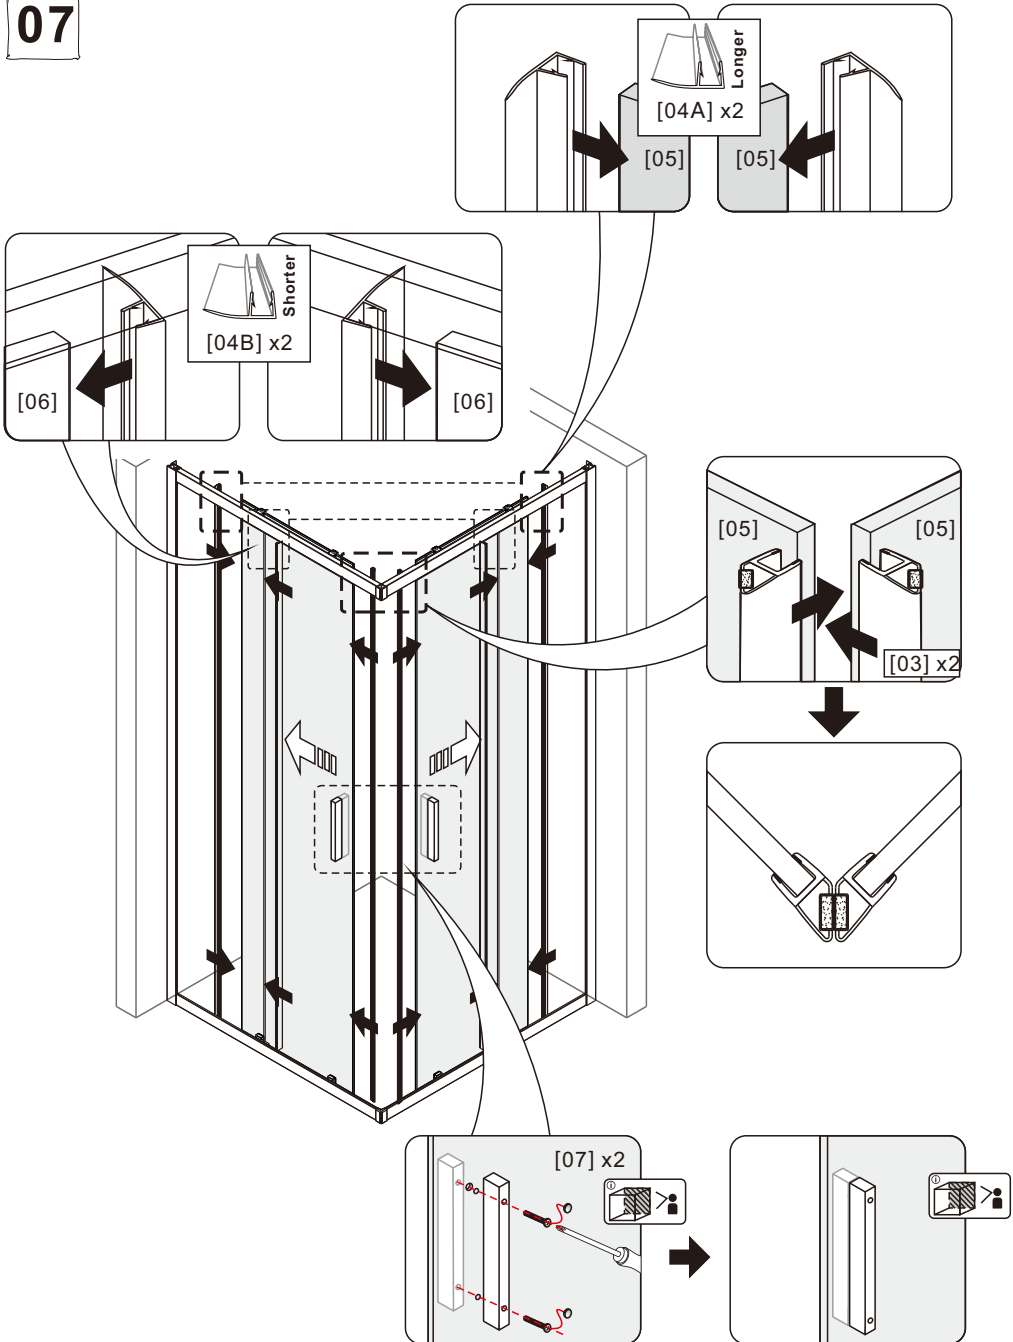

NOTES: Safety glass can not be re-worked

Please read these instructions carefully before start of installation.
Special care should be taken when drilling walls to avoid hidden pipes or electrical cables.
Note: This product is heavy and may require two people to install.

[13] x4

[14] x6

[15] x14

ST4x35

[16] x16

[17] x10

ST4x6

[18] x4

ST3.5x8

01

Adjust size	L	
	Min.	Max.
800	780mm	800mm
900	880mm	900mm
1000	980mm	1000mm

03

04

05

06

07