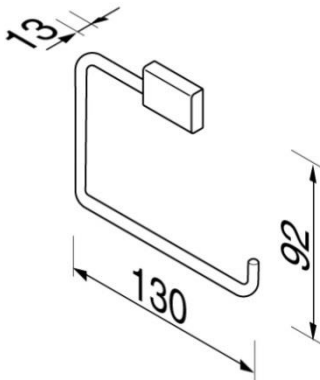

AIM collection

918409-02
Toilet roll holder

- Material: Brass
- Finish: Chrome plating
- Concealed fixing
- Guarantee 12 years

130x13x92 mm

Also available:

918408-02

918424-02

918418-02