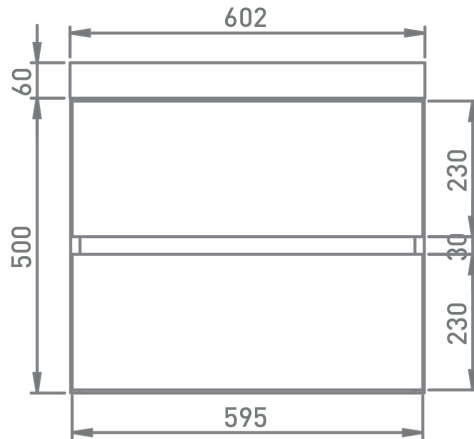

## Roxanne 60 cm

SIDE VIEW

FRONT VIEW

INSTALLATION - BACK VIEW

TOP VIEW - OPEN

TOP VIEW - CLOSED

badkamermeubel  
meuble salle de bains