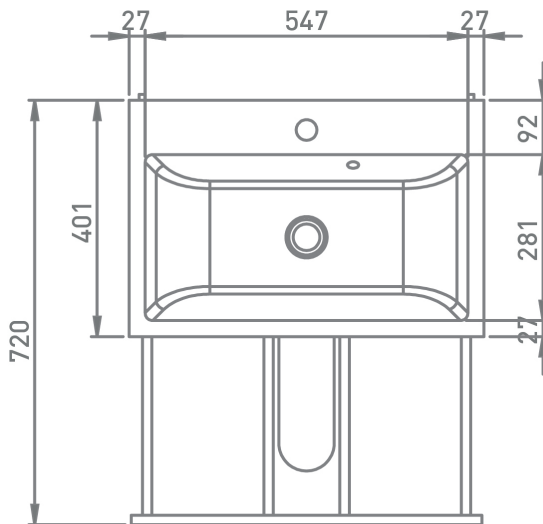

## Roxanne 60 cm

SIDE VIEW

FRONT VIEW

INSTALLATION - BACK VIEW

TOP VIEW - OPEN

TOP VIEW - CLOSED

badkamermeubel  
meuble salle de bains

# ROXANNE

**Roxanne 80 cm**