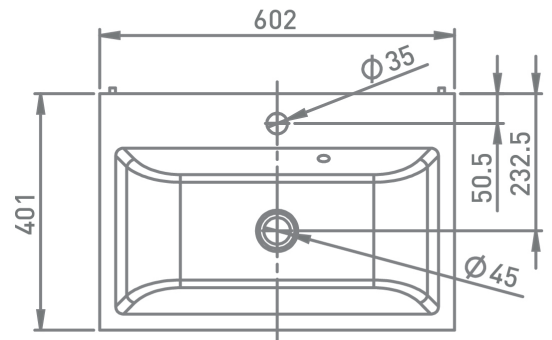

## Roxanne 60 cm

SIDE VIEW

FRONT VIEW

INSTALLATION - BACK VIEW

TOP VIEW - OPEN

TOP VIEW - CLOSED

badkamermeubel  
meuble salle de bains

# ROXANNE

**Roxanne 80 cm**