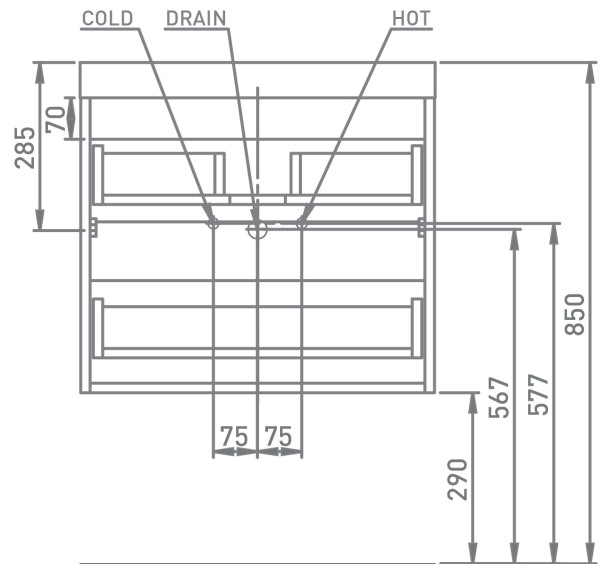

## Roxanne 60 cm

SIDE VIEW

FRONT VIEW

INSTALLATION - BACK VIEW

TOP VIEW - OPEN

TOP VIEW - CLOSED

badkamermeubel  
meuble salle de bains