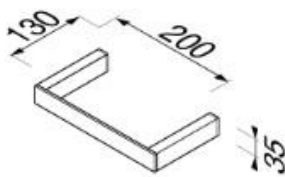

Modern Art collection

913504-02

Towel ring

- Finish: chrome
- Concealed fixing
- Guarantee 12 years

- 200x130x35 mm

Quality has proven to be of decisive importance in recent years, which is why we can offer a 12-year warranty period for our chrome products. The entire selection is developed in Amersfoort. Geesa is certified according to the ISO 9001-2008 standard for design, production and the delivery of bathroom accessories.