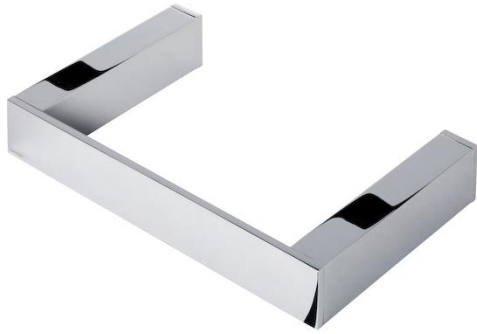

Modern Art collection

913504-02

Towel ring

- Finish: chrome
- Concealed fixing
- Guarantee 12 years

- 200x130x35 mm

Quality has proven to be of decisive importance in recent years, which is why we can offer a 12-year warranty period for our chrome products. The entire selection is developed in Amersfoort. Geesa is certified according to the ISO 9001-2008 standard for design, production and the delivery of bathroom accessories.