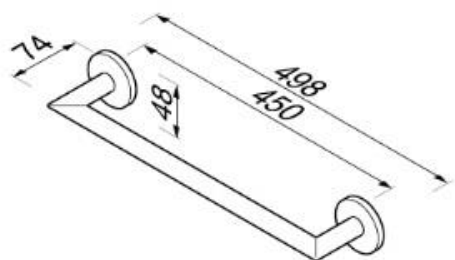

 **Nemox collection**

916507-02-45
Towel rail 45 cm

- Finish: chrome
- Concealed fixing
- Guarantee 12 years

- 450x74x48 mm

Quality has proven to be of decisive importance in recent years, which is why we can offer a 12-year warranty period for our chrome products. The entire selection is developed in Amersfoort. Geesa is certified according to the ISO 9001-2008 standard for design, productions and the delivery of bathroom accessories. 10/2015
