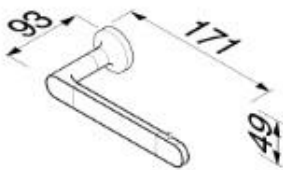

## Tone collection

917309-02-R

Toilet roll holder

- Finish: chrome
- Concealed fixing
- Guarantee 12 years

- 171x93x49 mm

Quality has proven to be of decisive importance in recent years, which is why we can offer a 12-year warranty period for our chrome products. The entire selection is developed in Amersfoort. Geesa is certified according to the ISO 9001-2008 standard for design, productions and the delivery of bathroom accessories. 10/2015