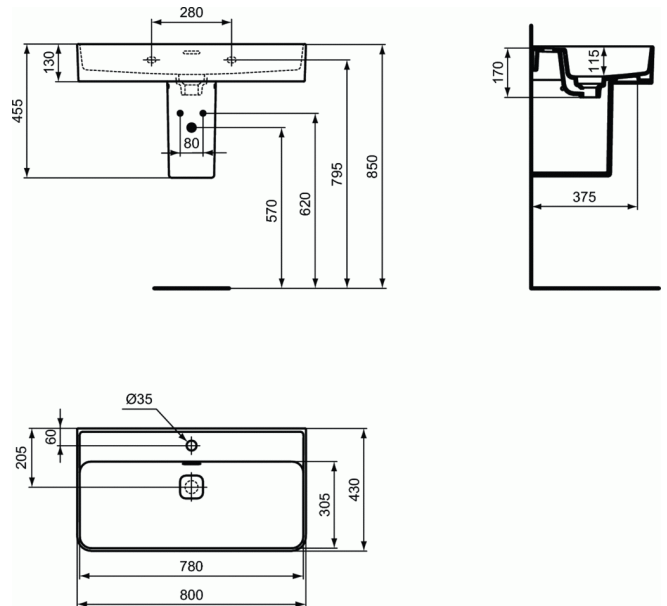

Product code: T3001

STRADA II Wastafel 800mm

Wastafel 800mm

KLEUREN*

* 01 = Wit