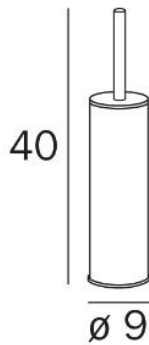

SCURA – TOILET BRUSH HOLDER – FREESTANDING OR WALL MOUNTED

SKU 215738

DIMENSIONS:

Length: 400 mm

Width: 90 mm

Material	Brass
Colour	Black and chrome
Fixing	Freestanding or wall mounted
Characteristics	Fixation set included Additional toilet brush included Product is anti-bacterial