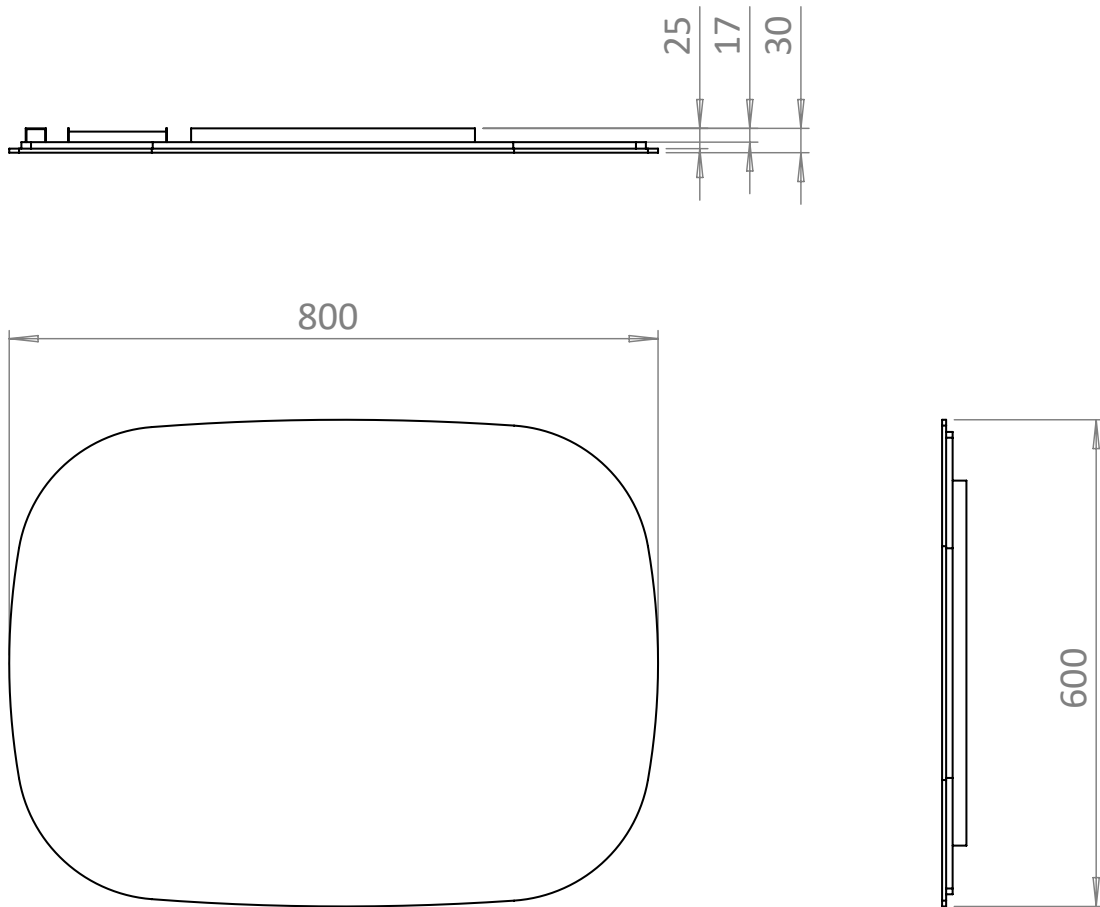

## DESCRIPTION

Artist Illuminated Mirror 600mm x 800mm

**MATERIAL** Glass & Aluminium

**HANDLING/INSTALLATION** Wall Mounting

**HANGING** Portrait Only

**LED WATTAGE** 11.3W

**DRIVER WATTAGE** 15W

**DE-MISTER WATTAGE** 21.9W

**CABLE LENGTH** 1050mm

**STANDARDS** EN60598  
EN60592  
EN62493

**DOP CLASS** 01 - 2017

**WEIGHT** 12kg

**WARRANTY** 5 Years

## TECHNICAL DIMENSIONS

Dimensions in mm unless otherwise specified.

Tolerances (per material type) apply.

V11022

**SPARES DIAGRAM**

NUMBER	PART CODE	DESCRIPTION
1	MIRRORBRACKET	Hanging Brackets

Only the parts labelled are available as spares.