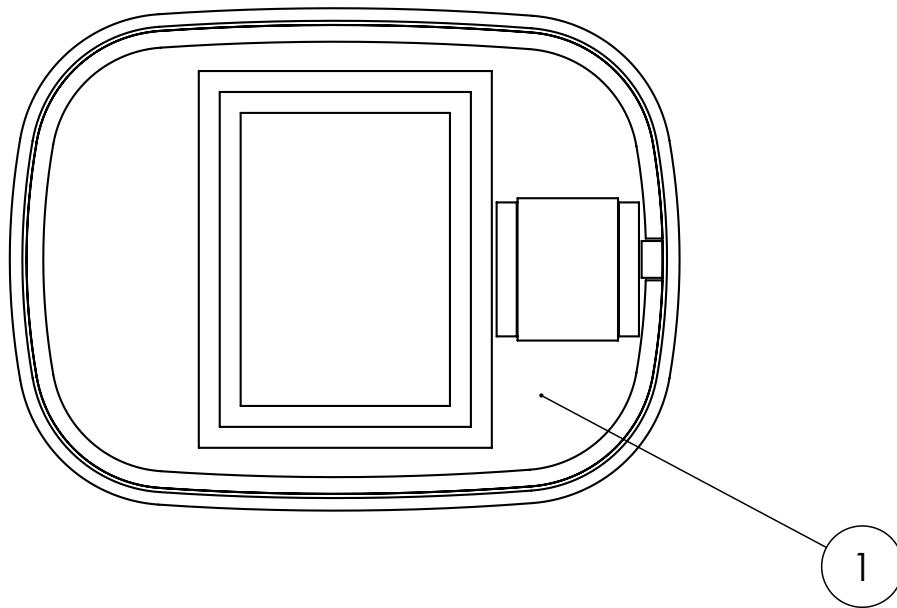

## DESCRIPTION

Artist Illuminated Mirror 600mm x 800mm

**MATERIAL** Glass & Aluminium

**HANDLING/INSTALLATION** Wall Mounting

**HANGING** Portrait Only

**LED WATTAGE** 11.3W

**DRIVER WATTAGE** 15W

**DE-MISTER WATTAGE** 21.9W

## TECHNICAL DIMENSIONS

Dimensions in mm unless otherwise specified.

Tolerances (per material type) apply.

V11022

**SPARES DIAGRAM**

NUMBER	PART CODE	DESCRIPTION
1	MIRRORBRACKET	Hanging Brackets

Only the parts labelled are available as spares.