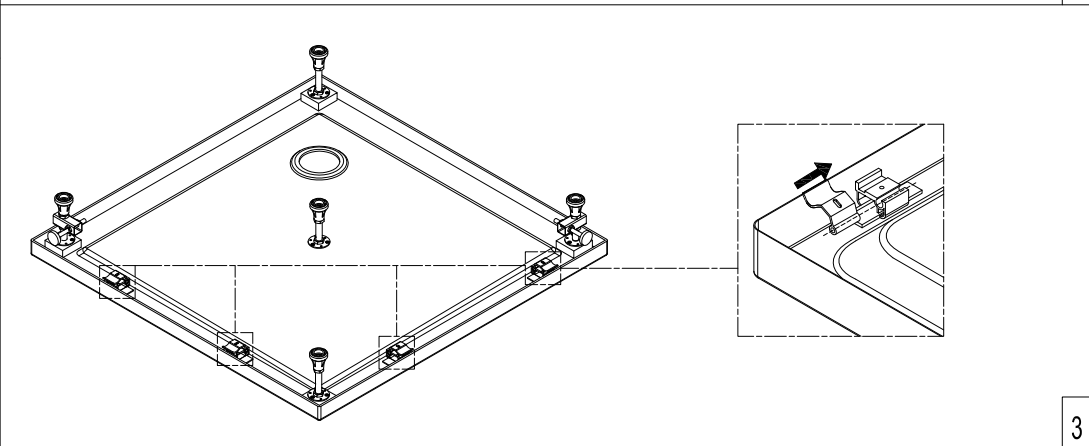

ART.21.3501

DOUCHEBAK-PANEEL INSTALLATIE

1  x1	2  x2	3  x2	4  80mm x1	5  x1	6  x5	7  x5
8  ST4*16 x15	9  x4	10  x4	11  100mm x4	12  x12		

1. Explosive view

2. Installatie

1

2

3