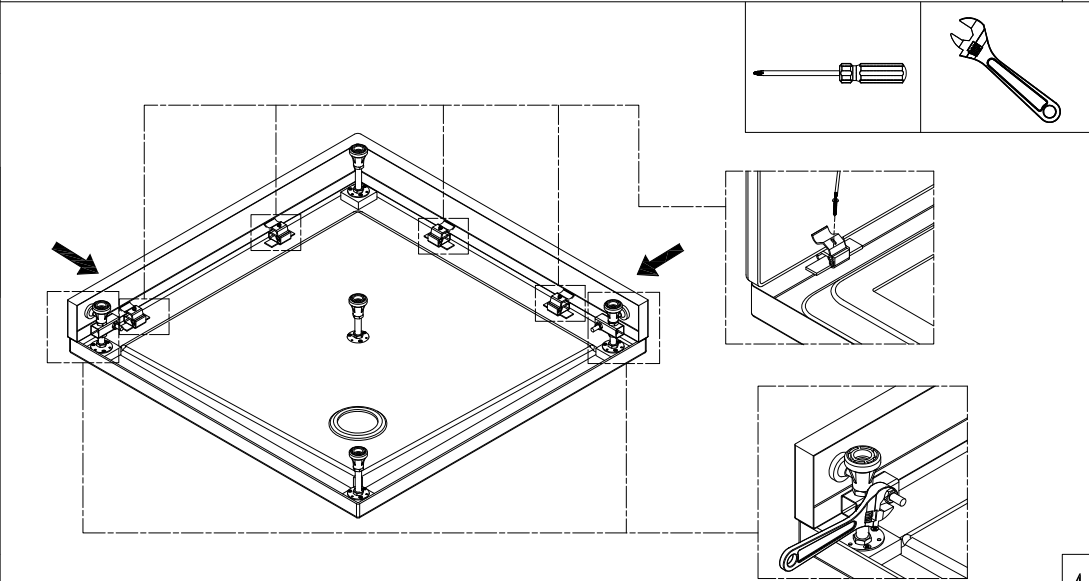

ART.21.3501

DOUCHEBAK-PANEEL INSTALLATIE

1  x1	2  x2	3  x2	4  80mm x1	5  x1	6  x5	7  x5
8  ST4*16 x15	9  x4	10  x4	11  100mm x4	12  x12		

1. Explosive view

2. Installatie

1

2

3