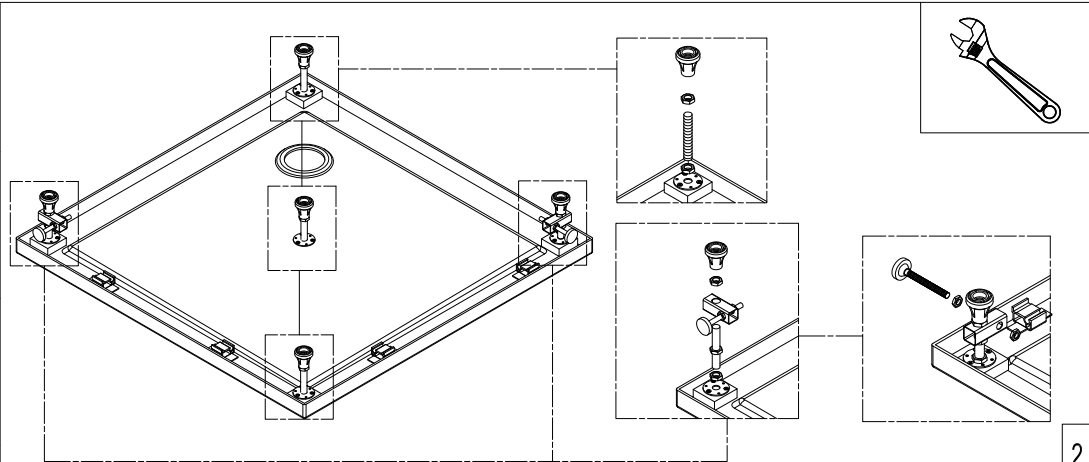

ART.21.3501

DOUCHEBAK-PANEEL INSTALLATIE

1  x1	2  x2	3  x2	4  80mm x1	5  x1	6  x5	7  x5
8  ST4*16 x15	9  x4	10  x4	11  100mm x4	12  x12		

1. Explosive view

2. Installatie

1

2

3