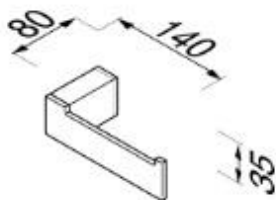

Modern Art collection

913509-02

Toilet roll holder

- Finish: chrome
- Concealed fixing
- Guarantee 12 years

- 140x80x35 mm

Quality has proven to be of decisive importance in recent years, which is why we can offer a 12-year warranty period for our chrome products. The entire selection is developed in Amersfoort. Geesa is certified according to the ISO 9001-2008 standard for design, production and the delivery of bathroom accessories. 10/2015