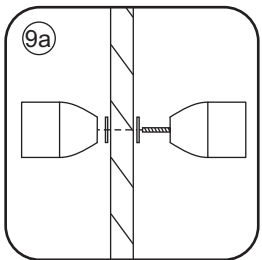

510 (800x500)
 610 (800x600)
 710 (800x700)
 795 (800x800)
 895 (800x900)
 995 (800x1000)
 1195 (800x1200)

740 (800x500)
 740 (800x600)
 740 (800x700)
 740 (800x800)
 740 (800x900)
 740 (800x1000)
 740 (800x1200)

3

5

The length of the bar is 750mm, You should cut the length according the size you installed.

Φ6mm

X1

Φ6x30

X1

4x30

24 uur

Voorzie alleen de
buitenzijde van de
cabine van siliconenkit.

3

20.3720 / 20.3721
+
20.3805 / 20.3806 / 20.3807 / 20.3810 /
20.3809 / 20.3811 / 20.3814 / 20.3812
/ 20.3818 / 20.3813

800x (500-1400) x2020mm