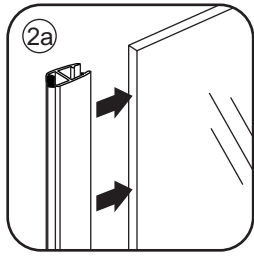

3

5

The length of the bar is 750mm, You should cut the length according the size you installed.

Φ6mm

X1

Φ6x30

X1

4x30