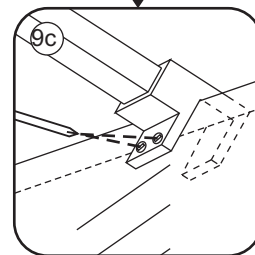

3

5

The length of the bar is 750mm, You should cut the length according the size you installed.

Φ6mm

X1

Φ6x30

X1

4x30

24 uur

Voorzie alleen de
buitenzijde van de
cabine van siliconenkit.

3

20.3720 / 20.3721
+
20.3805 / 20.3806 / 20.3807 / 20.3810 /
20.3809 / 20.3811 / 20.3814 / 20.3812
/ 20.3818 / 20.3813

800x (500-1400) x2020mm