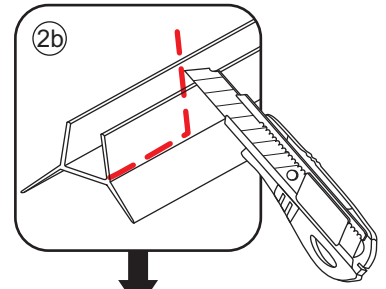

3

5

The length of the bar is 750mm, You should cut the length according the size you installed.

Φ6mm

X1

Φ6x30

X1

4x30