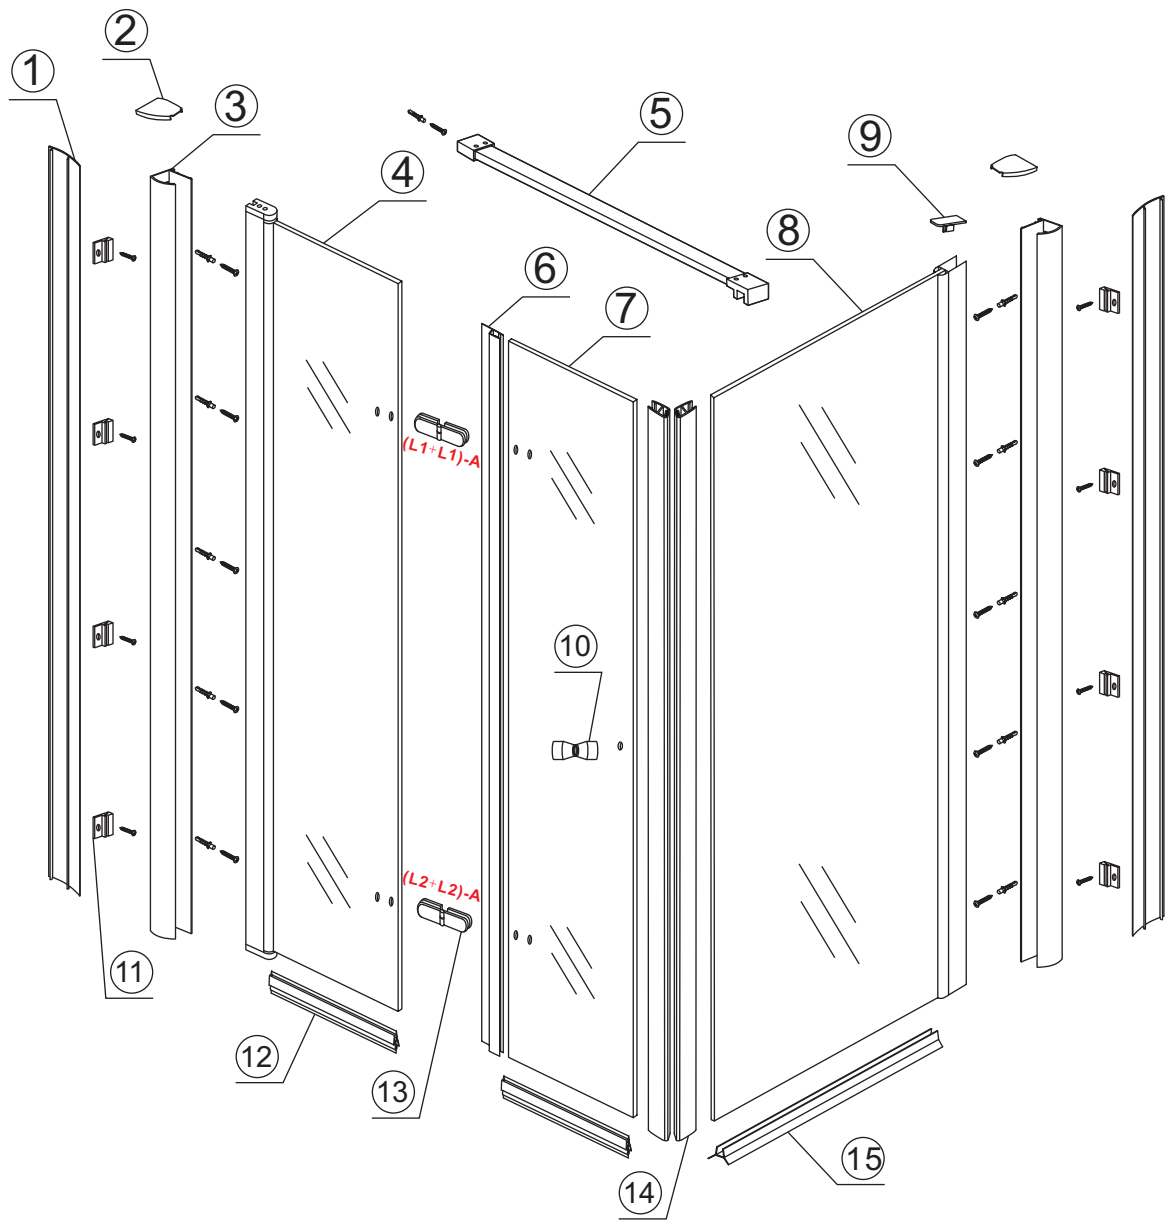

1

① X2	② X2	③ X2	④ X1	⑤ X1	⑥ X1
⑦ X1	⑧ X1	⑨ X1	⑩ X1	⑪ X8	⑫ X2
⑬ X2 (L1+L1)-A (L2+L2)-A	⑭ X1	⑮ X1	X19	X11