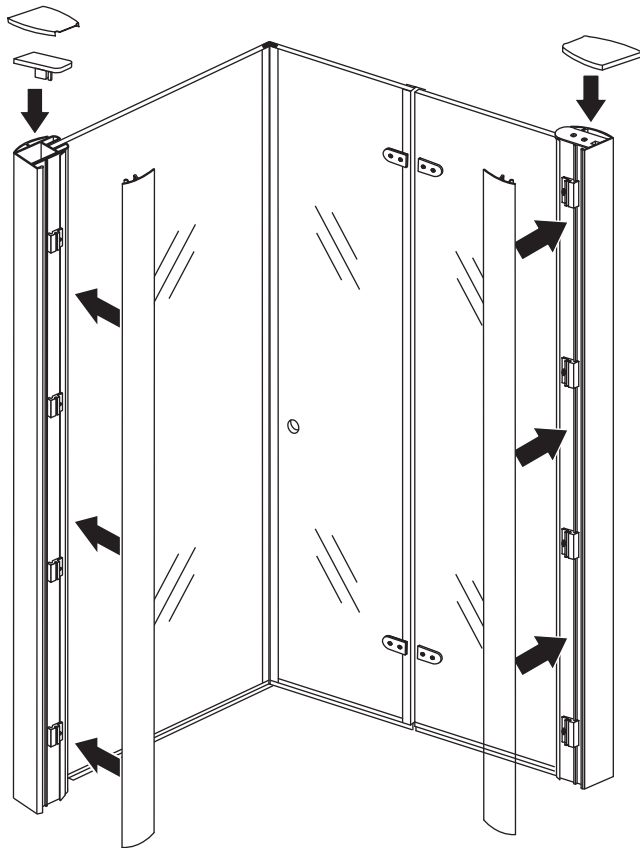

3

5

The length of the bar is 750mm, You should cut the length according the size you installed.

Φ6mm

X1

Φ6x30

X1

4x30