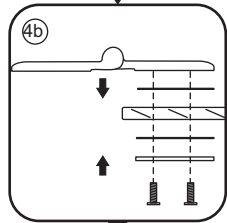

3

5

Voorzie alleen de
buitenzijde van de
cabine van siliconenkit.

2

20.3720 / 20.3721
+
20.3980 / 20.3981 / 20.3982 /
20.3876 / 20.3877 / 20.3878 / 20.3879

800x (500–1200) x2020mm

Zonder NANO

NANO

3

5

The length of the bar is 750mm, You should cut the length according the size you installed.

Φ6mm

X1

Φ6x30

X1

4x30