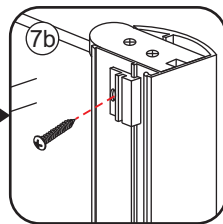

3

5

The length of the bar is 750mm, You should cut the length according the size you installed.

Φ6mm

X1

Φ6x30

X1

4x30