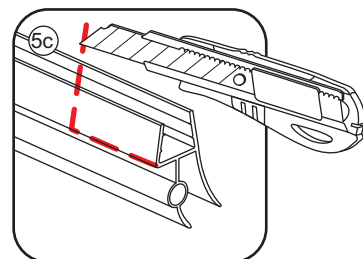

3

5

Voorzie alleen de
buitenzijde van de
cabine van siliconenkit.

2

20.3720 / 20.3721
+
20.3980 / 20.3981 / 20.3982 /
20.3876 / 20.3877 / 20.3878 / 20.3879

800x (500–1200) x2020mm

Zonder NANO

NANO

3

5

The length of the bar is 750mm, You should cut the length according the size you installed.

Φ6mm

X1

Φ6x30

X1

4x30