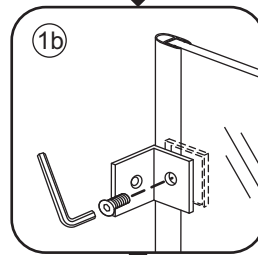

3

5

The length of the bar is 750mm, You should cut the length according the size you installed.

Φ6mm

X1

Φ6x30

X1

4x30