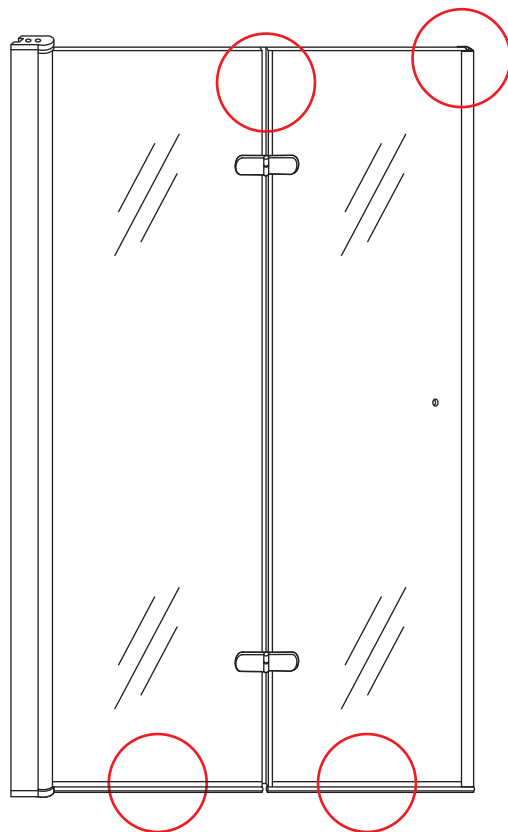

3

5

The length of the bar is 750mm, You should cut the length according the size you installed.

Φ6mm

X1

Φ6x30

X1

4x30