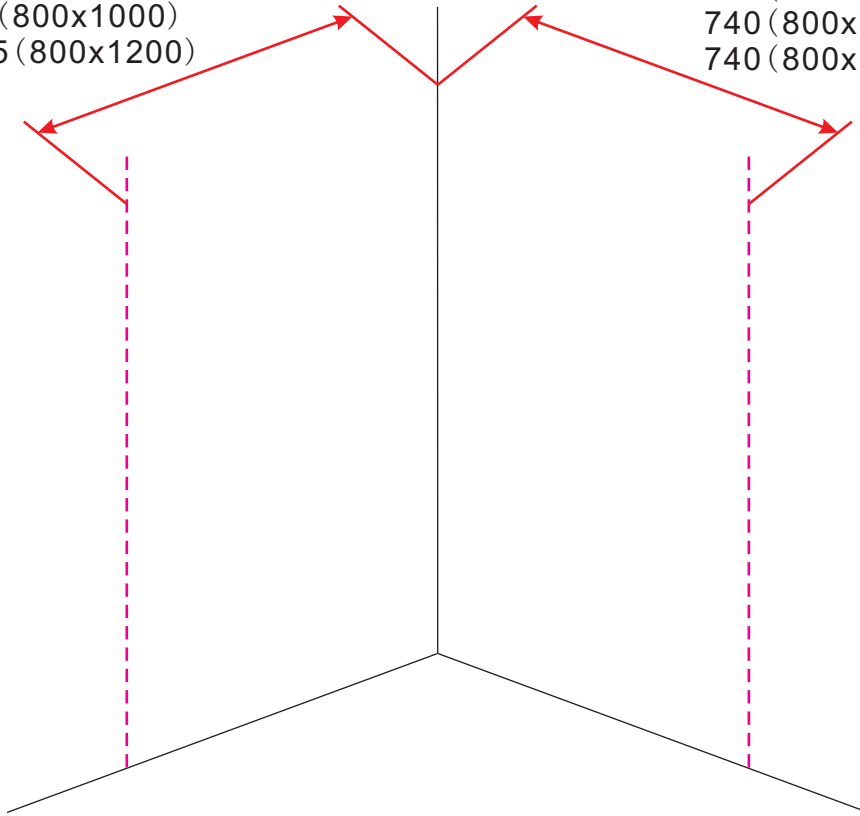

510 (800x500)
 610 (800x600)
 710 (800x700)
 795 (800x800)
 895 (800x900)
 995 (800x1000)
 1195 (800x1200)

740 (800x500)
 740 (800x600)
 740 (800x700)
 740 (800x800)
 740 (800x900)
 740 (800x1000)
 740 (800x1200)

3

5

The length of the bar is 750mm, You should cut the length according the size you installed.

Φ6mm

X1

Φ6x30

X1

4x30

5

20.3720 / 20.3721
+
20.3720 / 20.3721 / 20.3722 /
20.3723 / 20.3724 / 20.3725

(800+ (800-900-1000)) x2020mm

Zonder NANO

NANO

beide zijden NANO behandeld

NANO kant aan de binnenzijde
Te herkennen aan de sticker