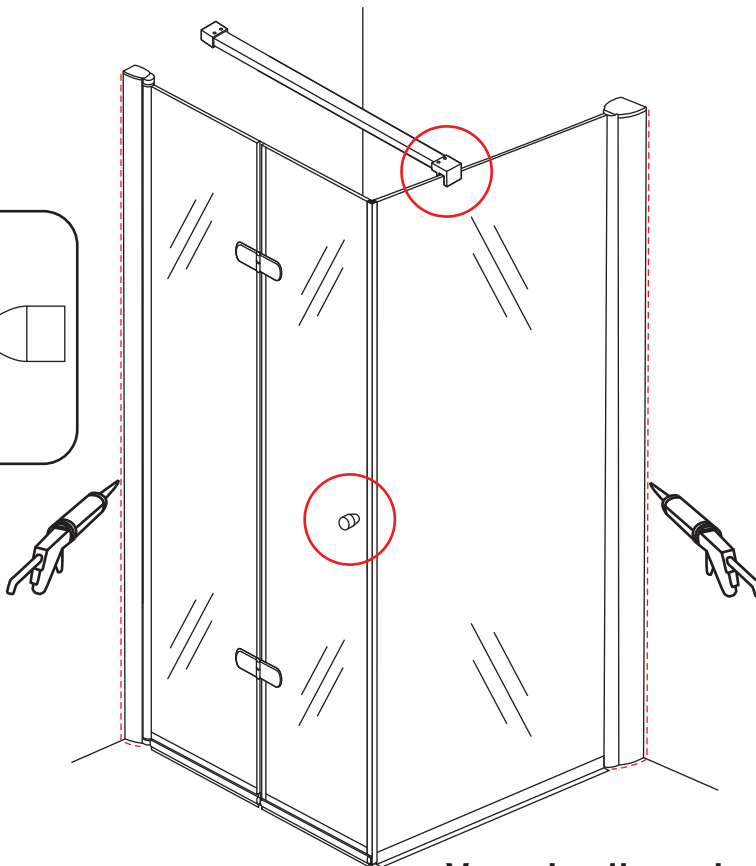

3

5

The length of the bar is 750mm, You should cut the length according the size you installed.

Φ6mm

X1

Φ6x30

X1

4x30