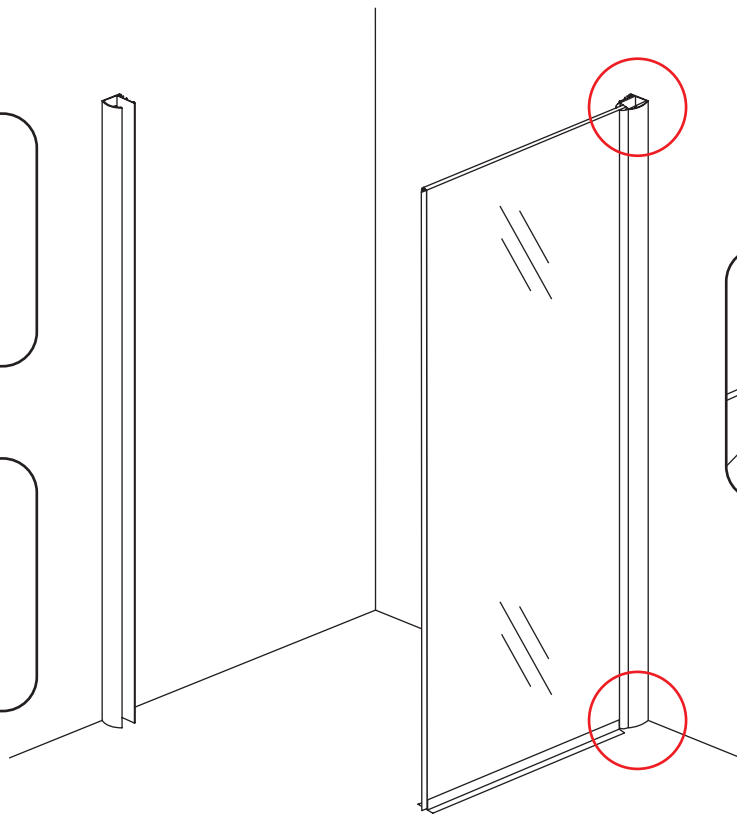

3

5

The length of the bar is 750mm, You should cut the length according the size you installed.

Φ6mm

X1

Φ6x30

X1

4x30