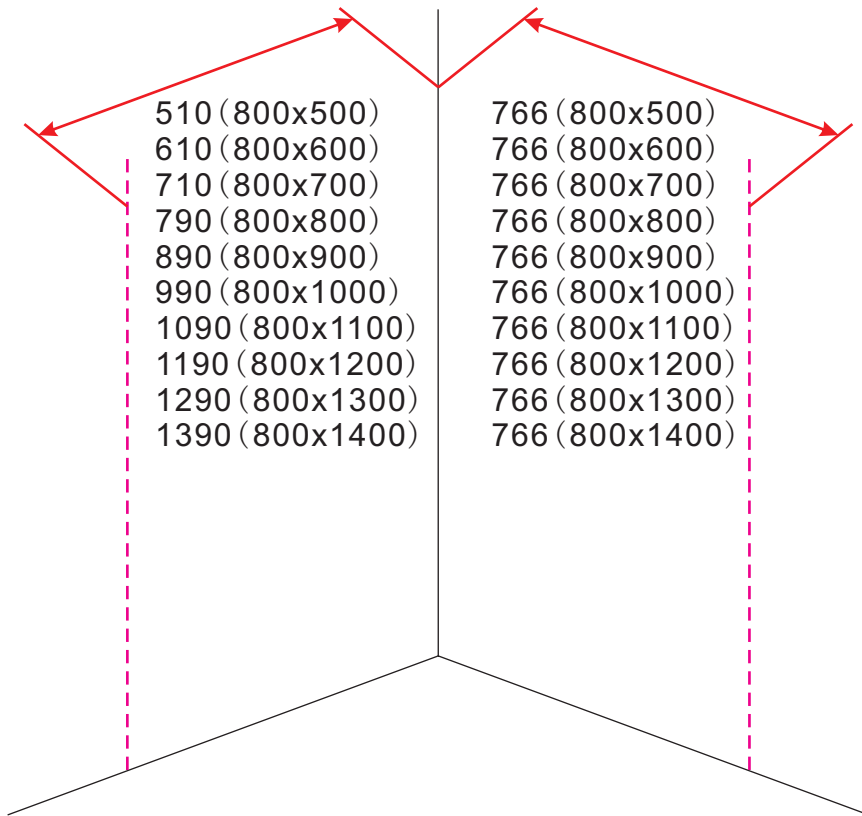

510 (800x500)
 610 (800x600)
 710 (800x700)
 795 (800x800)
 895 (800x900)
 995 (800x1000)
 1195 (800x1200)

740 (800x500)
 740 (800x600)
 740 (800x700)
 740 (800x800)
 740 (800x900)
 740 (800x1000)
 740 (800x1200)

3

5

The length of the bar is 750mm, You should cut the length according the size you installed.

Φ6mm

X1

Φ6x30

X1

4x30

5

20.3720 / 20.3721
+
20.3720 / 20.3721 / 20.3722 /
20.3723 / 20.3724 / 20.3725

(800+ (800-900-1000)) x2020mm

Zonder NANO

NANO

beide zijden NANO behandeld

NANO kant aan de binnenzijde
Te herkennen aan de sticker