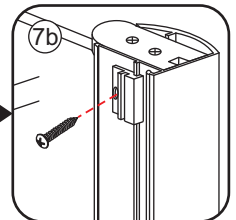

3

5

The length of the bar is 750mm, You should cut the length according the size you installed.

Φ6mm

X1

Φ6x30

X1

4x30