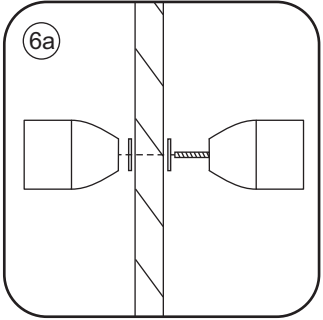

5

Voorzie alleen de
buitenzijde van de
cabine van siliconenkit.