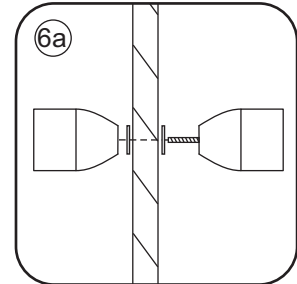

5

Voorzie alleen de
buitenzijde van de
cabine van siliconenkit.