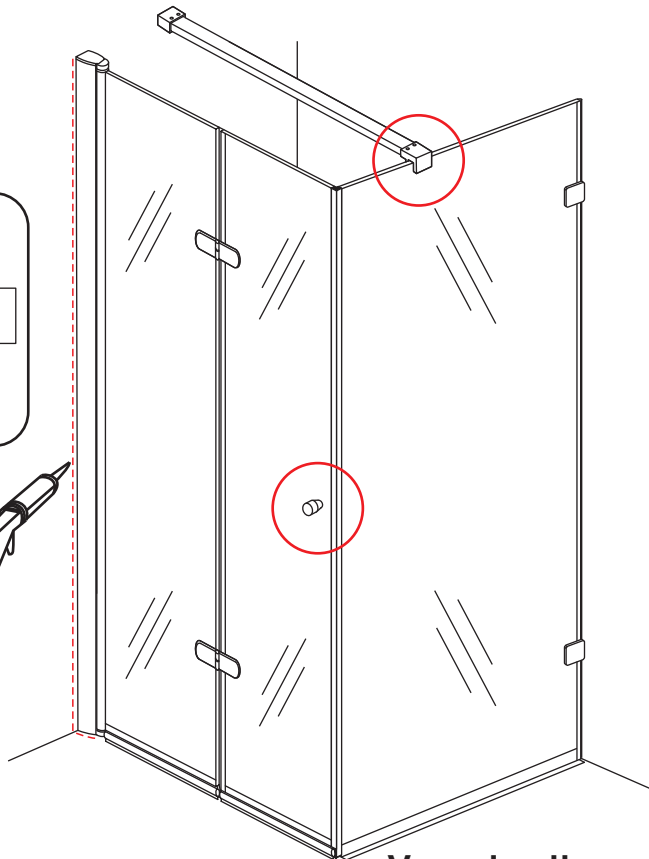

3

5

The length of the bar is 750mm, You should cut the length according the size you installed.

Φ6mm

X1

Φ6x30

X1

4x30