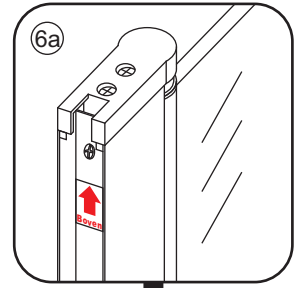

3

5

The length of the bar is 750mm, You should cut the length according the size you installed.

Φ6mm

X1

Φ6x30

X1

4x30