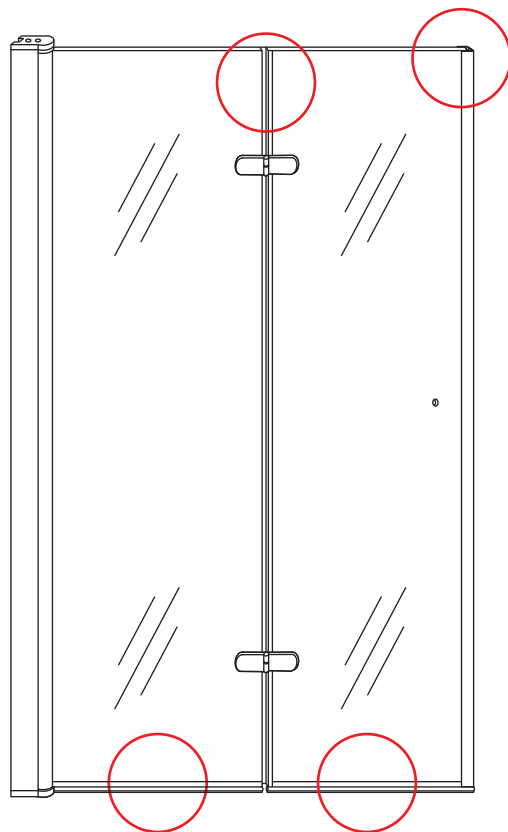

3

5

Voorzie alleen de
buitenzijde van de
cabine van siliconenkit.

2

20.3720 / 20.3721
+
20.3980 / 20.3981 / 20.3982 /
20.3876 / 20.3877 / 20.3878 / 20.3879

800x (500–1200) x2020mm

Zonder NANO

NANO

510 (800x500)
 610 (800x600)
 710 (800x700)
 795 (800x800)
 895 (800x900)
 995 (800x1000)
 1195 (800x1200)

740 (800x500)
 740 (800x600)
 740 (800x700)
 740 (800x800)
 740 (800x900)
 740 (800x1000)
 740 (800x1200)

3

5

The length of the bar is 750mm, You should cut the length according the size you installed.

Φ6mm

X1

Φ6x30

X1

4x30