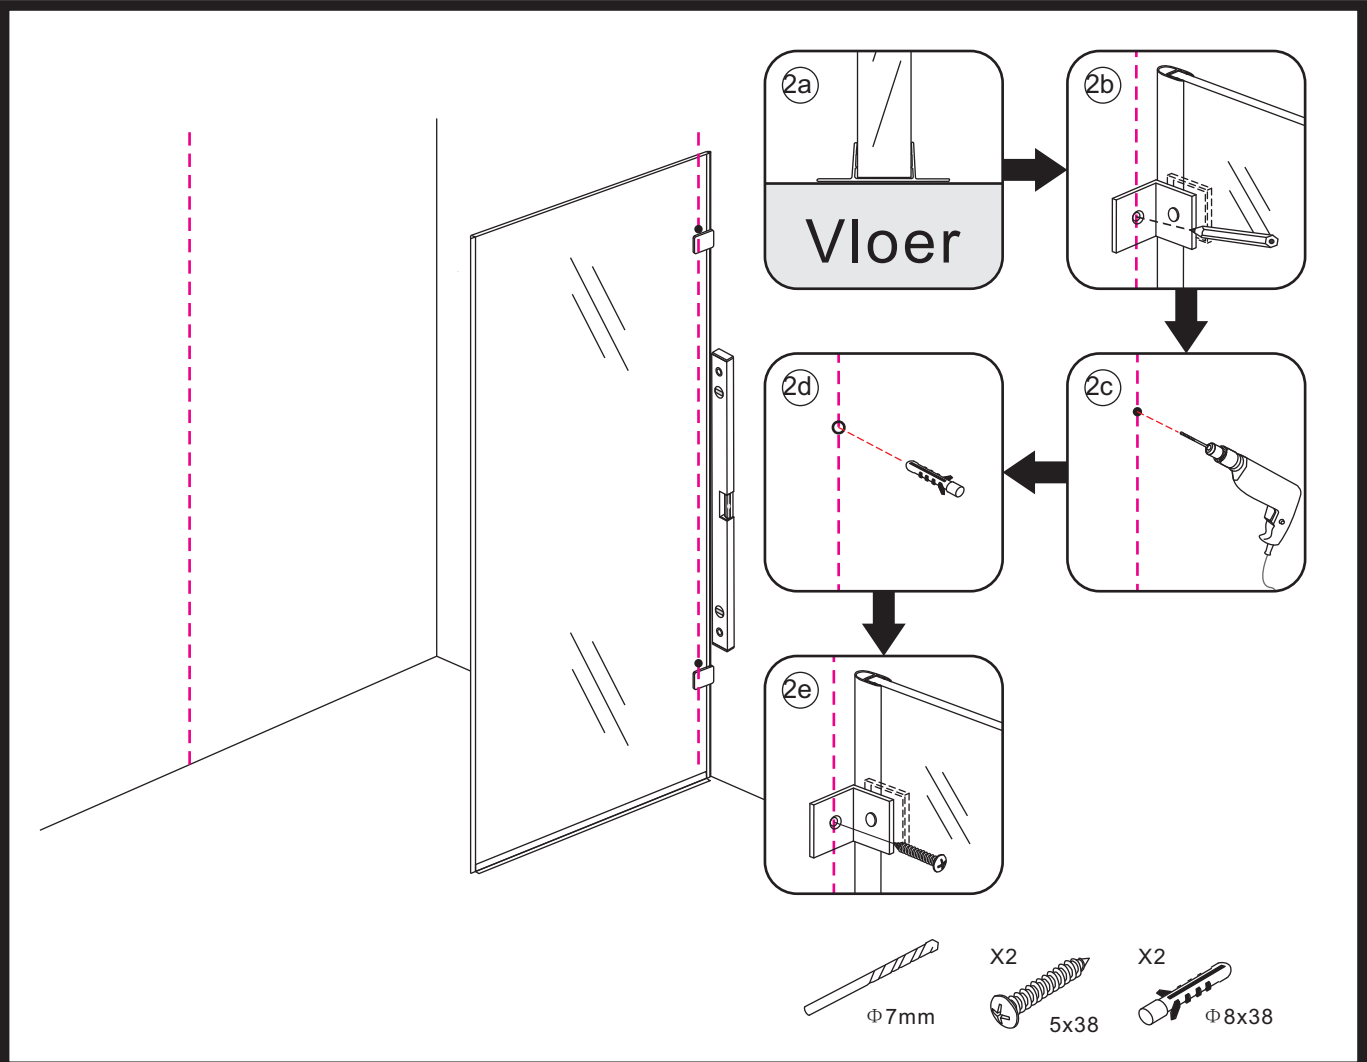

510 (800x500)
 610 (800x600)
 710 (800x700)
 795 (800x800)
 895 (800x900)
 995 (800x1000)
 1195 (800x1200)

740 (800x500)
 740 (800x600)
 740 (800x700)
 740 (800x800)
 740 (800x900)
 740 (800x1000)
 740 (800x1200)

3

5

The length of the bar is 750mm, You should cut the length according the size you installed.

Φ6mm

X1

Φ6x30

X1

4x30