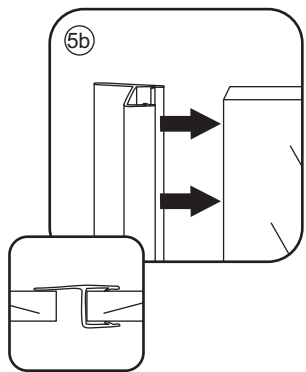

3

5

The length of the bar is 750mm, You should cut the length according the size you installed.

Φ6mm

X1

Φ6x30

X1

4x30

24 uur

Voorzie alleen de
buitenzijde van de
cabine van siliconenkit.

3

20.3720 / 20.3721
+
20.3805 / 20.3806 / 20.3807 / 20.3810 /
20.3809 / 20.3811 / 20.3814 / 20.3812
/ 20.3818 / 20.3813

800x (500-1400) x2020mm