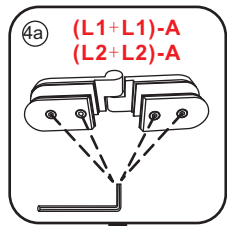

3

5

The length of the bar is 750mm, You should cut the length according the size you installed.

Φ6mm

X1

Φ6x30

X1

4x30

24 uur

Voorzie alleen de
buitenzijde van de
cabine van siliconenkit.

3

20.3720 / 20.3721
+
20.3805 / 20.3806 / 20.3807 / 20.3810 /
20.3809 / 20.3811 / 20.3814 / 20.3812
/ 20.3818 / 20.3813

800x (500-1400) x2020mm