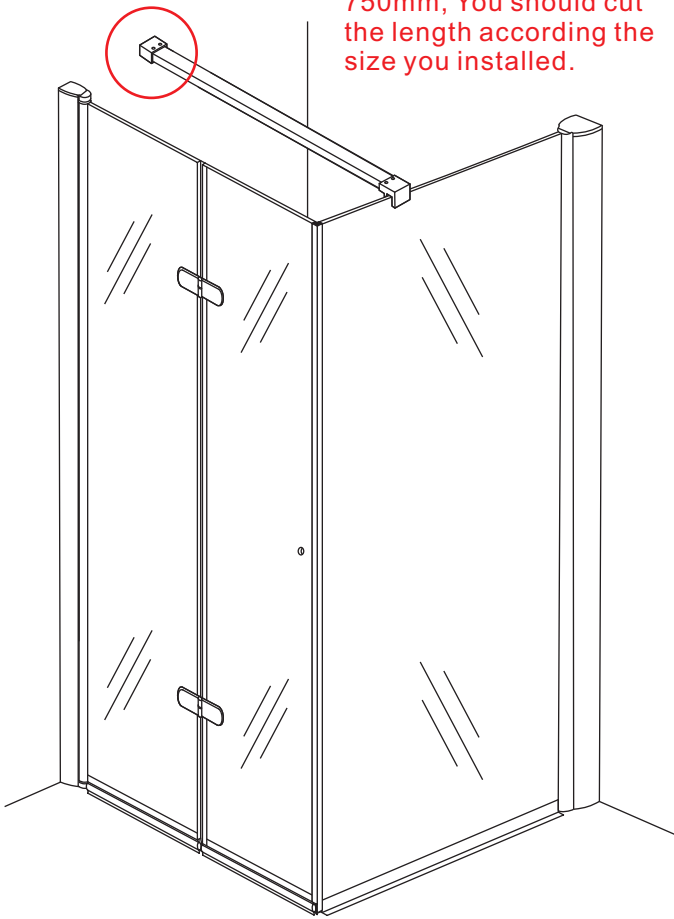

3

5

The length of the bar is 750mm, You should cut the length according the size you installed.

Φ6mm

X1

Φ6x30

X1

4x30