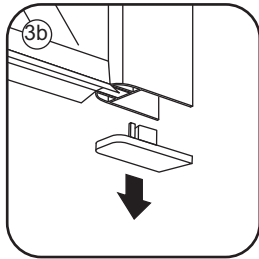

3

5

The length of the bar is 750mm, You should cut the length according the size you installed.

Φ6mm

X1

Φ6x30

X1

4x30