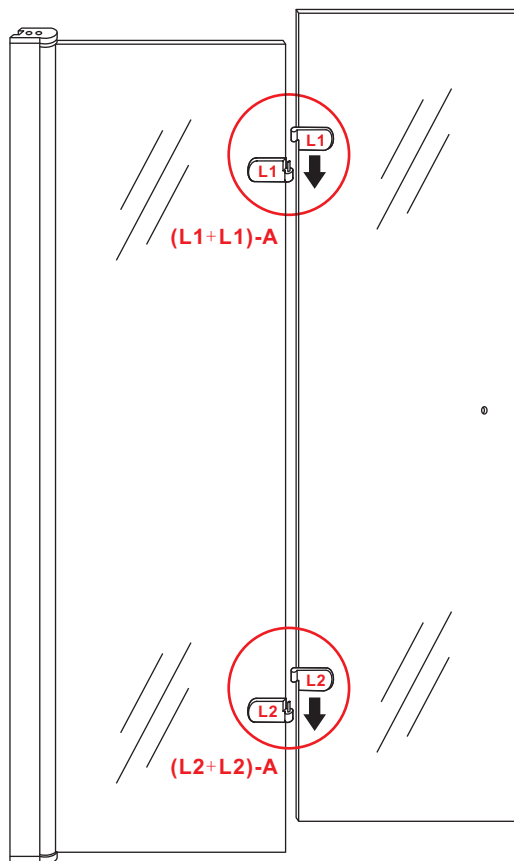

3

5

Voorzie alleen de
buitenzijde van de
cabine van siliconenkit.

2

20.3720 / 20.3721
+
20.3980 / 20.3981 / 20.3982 /
20.3876 / 20.3877 / 20.3878 / 20.3879

800x (500–1200) x2020mm

Zonder NANO

NANO

510 (800x500)
 610 (800x600)
 710 (800x700)
 795 (800x800)
 895 (800x900)
 995 (800x1000)
 1195 (800x1200)

740 (800x500)
 740 (800x600)
 740 (800x700)
 740 (800x800)
 740 (800x900)
 740 (800x1000)
 740 (800x1200)

3

5

The length of the bar is 750mm, You should cut the length according the size you installed.

Φ6mm

X1

Φ6x30

X1

4x30