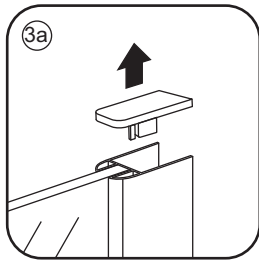

3

5

The length of the bar is 750mm, You should cut the length according the size you installed.

Φ6mm

X1

Φ6x30

X1

4x30