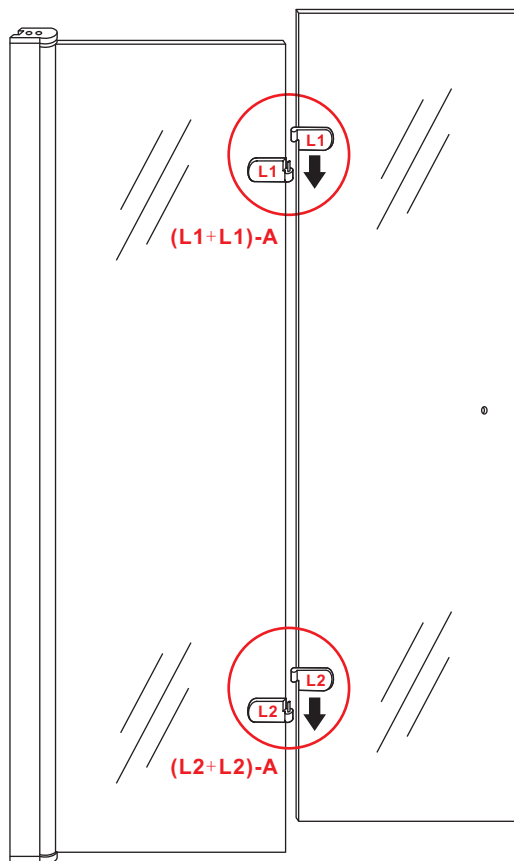

3

5

The length of the bar is 750mm, You should cut the length according the size you installed.

Φ6mm

X1

Φ6x30

X1

4x30

5

20.3720 / 20.3721
+
20.3720 / 20.3721 / 20.3722 /
20.3723 / 20.3724 / 20.3725

(800+ (800-900-1000)) x2020mm

Zonder NANO

NANO

beide zijden NANO behandeld

NANO kant aan de binnenzijde
Te herkennen aan de sticker