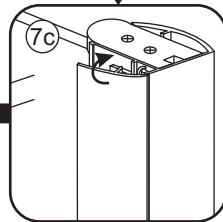

510 (800x500)
 610 (800x600)
 710 (800x700)
 795 (800x800)
 895 (800x900)
 995 (800x1000)
 1195 (800x1200)

740 (800x500)
 740 (800x600)
 740 (800x700)
 740 (800x800)
 740 (800x900)
 740 (800x1000)
 740 (800x1200)

3

5

The length of the bar is 750mm, You should cut the length according the size you installed.

Φ6mm

X1

Φ6x30

X1

4x30

24 uur

Voorzie alleen de
buitenzijde van de
cabine van siliconenkit.

3

20.3720 / 20.3721
+
20.3805 / 20.3806 / 20.3807 / 20.3810 /
20.3809 / 20.3811 / 20.3814 / 20.3812
/ 20.3818 / 20.3813

800x (500-1400) x2020mm