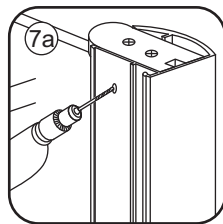

3

5

The length of the bar is 750mm, You should cut the length according the size you installed.

Φ6mm

X1

Φ6x30

X1

4x30