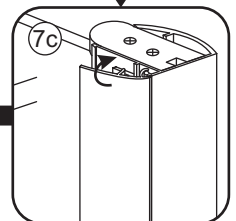

3

5

The length of the bar is 750mm, You should cut the length according the size you installed.

Φ6mm

X1

Φ6x30

X1

4x30

24 uur

Voorzie alleen de
buitenzijde van de
cabine van siliconenkit.

3

20.3720 / 20.3721
+
20.3805 / 20.3806 / 20.3807 / 20.3810 /
20.3809 / 20.3811 / 20.3814 / 20.3812
/ 20.3818 / 20.3813

800x (500-1400) x2020mm