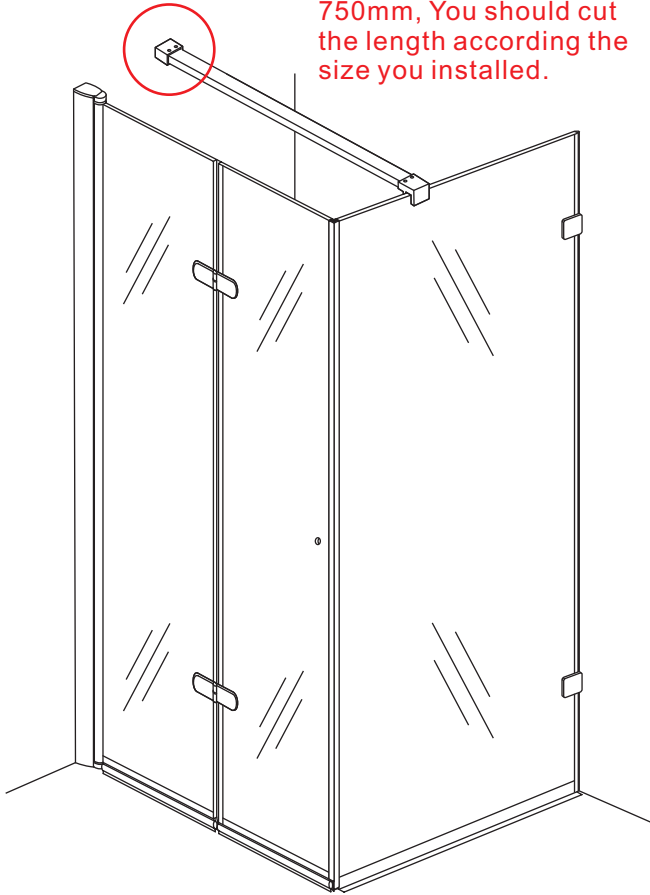

3

5

The length of the bar is 750mm, You should cut the length according the size you installed.

Φ6mm

X1

Φ6x30

X1

4x30