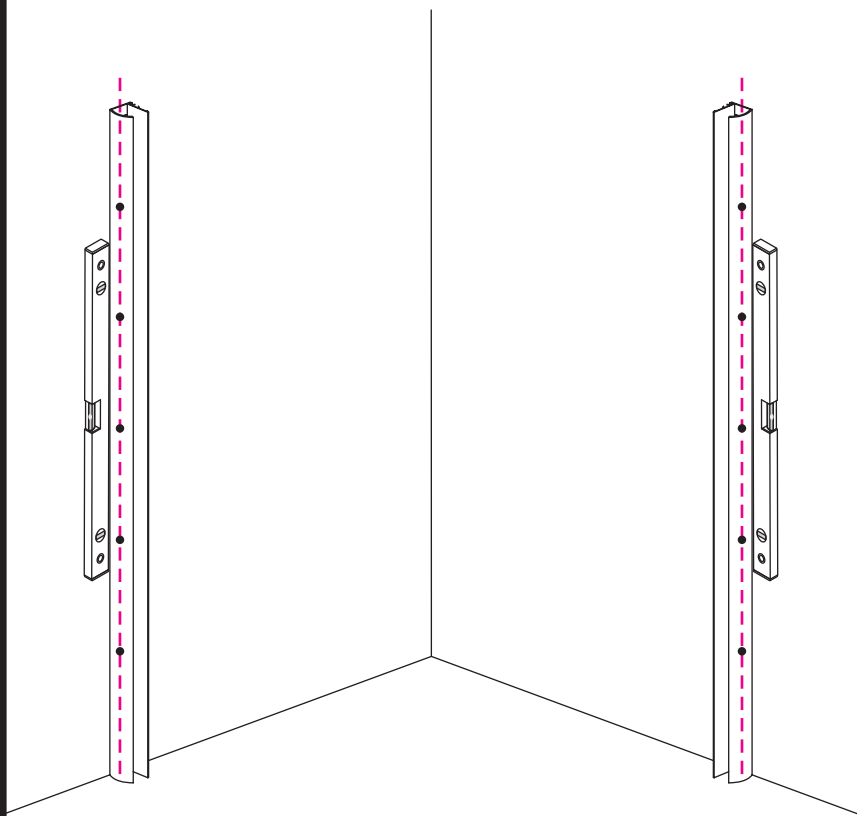

3

5

The length of the bar is 750mm, You should cut the length according the size you installed.

Φ6mm

X1

Φ6x30

X1

4x30