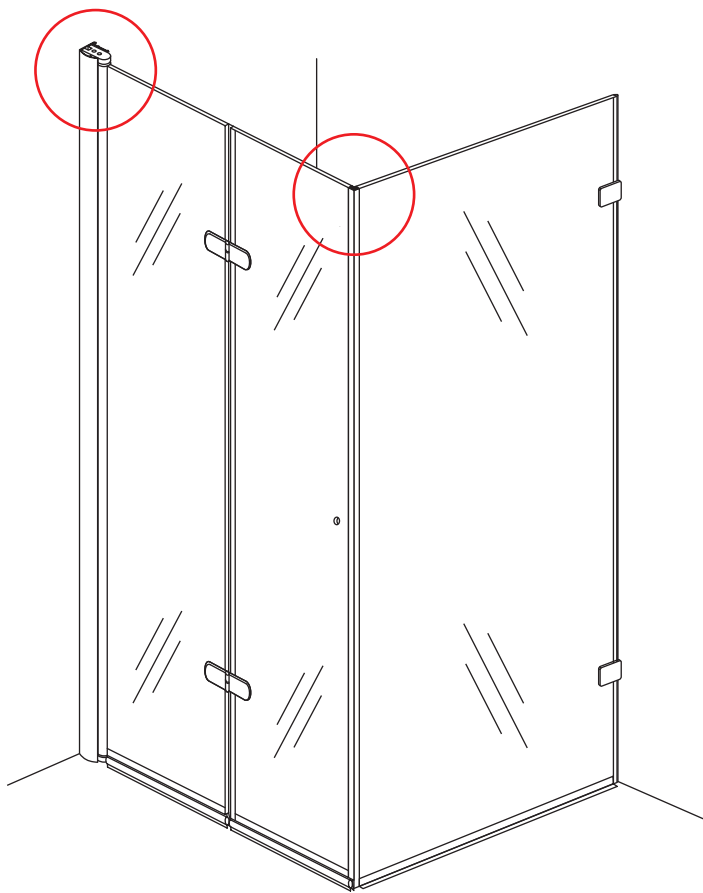

510 (800x500)
 610 (800x600)
 710 (800x700)
 795 (800x800)
 895 (800x900)
 995 (800x1000)
 1195 (800x1200)

740 (800x500)
 740 (800x600)
 740 (800x700)
 740 (800x800)
 740 (800x900)
 740 (800x1000)
 740 (800x1200)

3

5

The length of the bar is 750mm, You should cut the length according the size you installed.

Φ6mm

X1

Φ6x30

X1

4x30