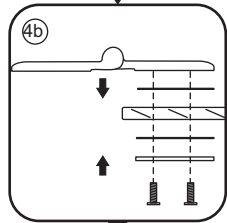

3

5

The length of the bar is 750mm, You should cut the length according the size you installed.

Φ6mm

X1

Φ6x30

X1

4x30

24 uur

Voorzie alleen de
buitenzijde van de
cabine van siliconenkit.

3

20.3720 / 20.3721
+
20.3805 / 20.3806 / 20.3807 / 20.3810 /
20.3809 / 20.3811 / 20.3814 / 20.3812
/ 20.3818 / 20.3813

800x (500-1400) x2020mm