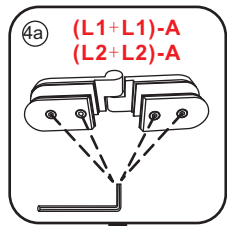

3

5

Voorzie alleen de
buitenzijde van de
cabine van siliconenkit.

2

20.3720 / 20.3721
+
20.3980 / 20.3981 / 20.3982 /
20.3876 / 20.3877 / 20.3878 / 20.3879

800x (500–1200) x2020mm

Zonder NANO

NANO

3

5

The length of the bar is 750mm, You should cut the length according the size you installed.

Φ6mm

X1

Φ6x30

X1

4x30