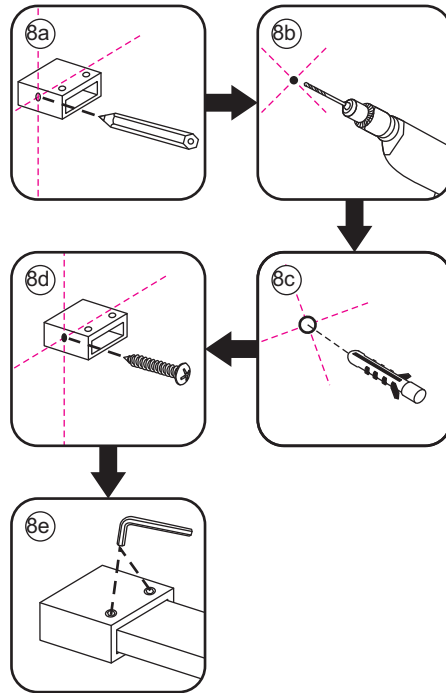

3

5

The length of the bar is 750mm, You should cut the length according the size you installed.

Φ6mm

X1

Φ6x30

X1

4x30

24 uur

Voorzie alleen de
buitenzijde van de
cabine van siliconenkit.

3

20.3720 / 20.3721
+
20.3805 / 20.3806 / 20.3807 / 20.3810 /
20.3809 / 20.3811 / 20.3814 / 20.3812
/ 20.3818 / 20.3813

800x (500-1400) x2020mm