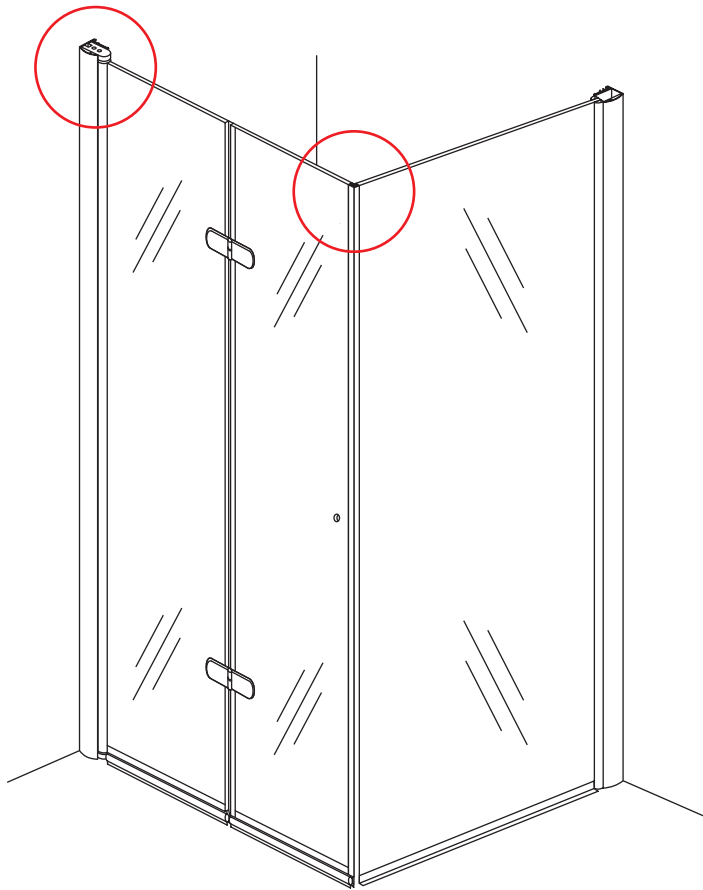

3

5

The length of the bar is 750mm, You should cut the length according the size you installed.

Φ6mm

X1

Φ6x30

X1

4x30