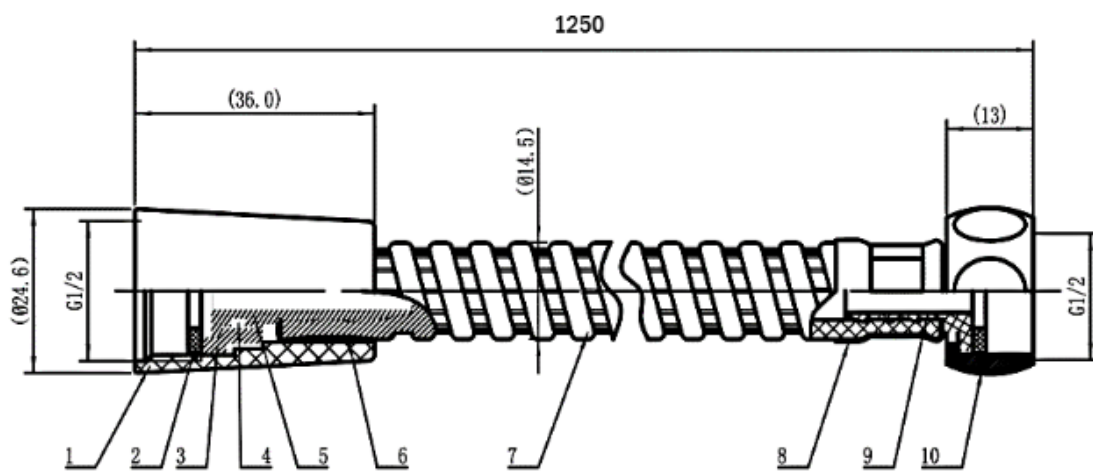

PROFLEX – SHOWER HOSE – 125 CM

SKU 186173

PICTURE:

DIMENSIONS:

Color: Chrome

Material: Plastic

Characteristics:

- Braided shower hose - 125 cm
- anti-kink (i.e. anti-fold)
- anti-twist
- anti-scratch
- universal connection 1/2"