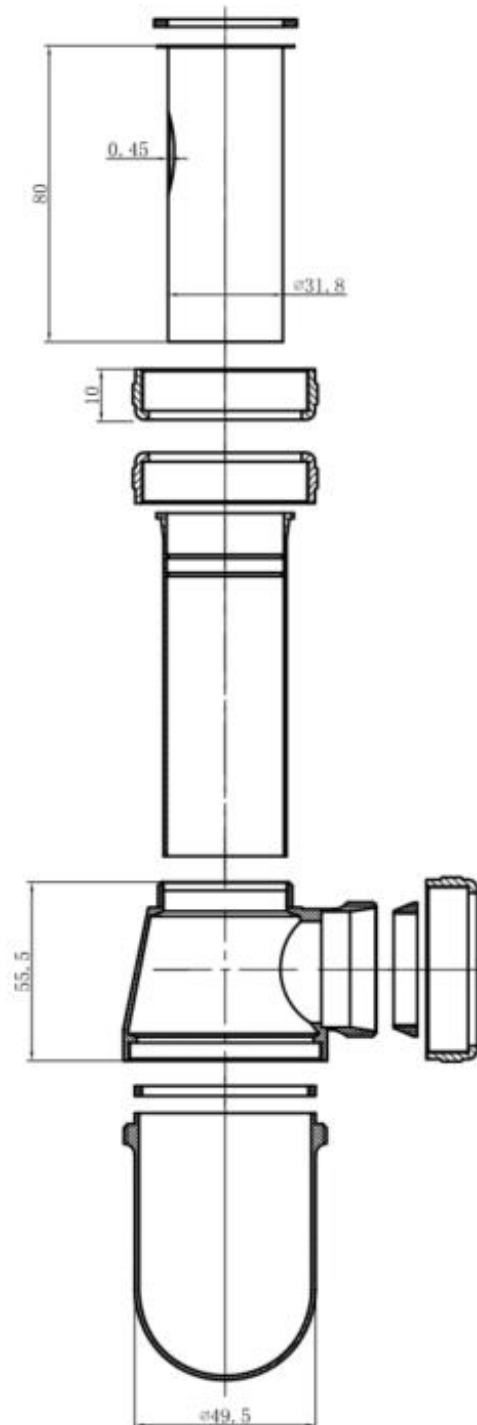

SIPHON – 5/4" X D 32 MM

SKU 134005

PHOTO

SIPHON – 5/4" X D 32 MM

SKU 134005

Application	For washbasins
Characteristics	Bottle trap Without drain pipe Without rosette With chrome cover
Material	Brass, chrome finish
Dimensions	1 1/4" x D 32 mm
Inlet	H 10 - 80 mm x 1 1/4"
Exit	Horizontal D 32 mm
Water lock	101 mm
Flow rate	≥27 l/m
Drain plug	Without plug
Certificate	Product complies with European standards EN 274
Net weight	0.35 kg
Warranty	5 years