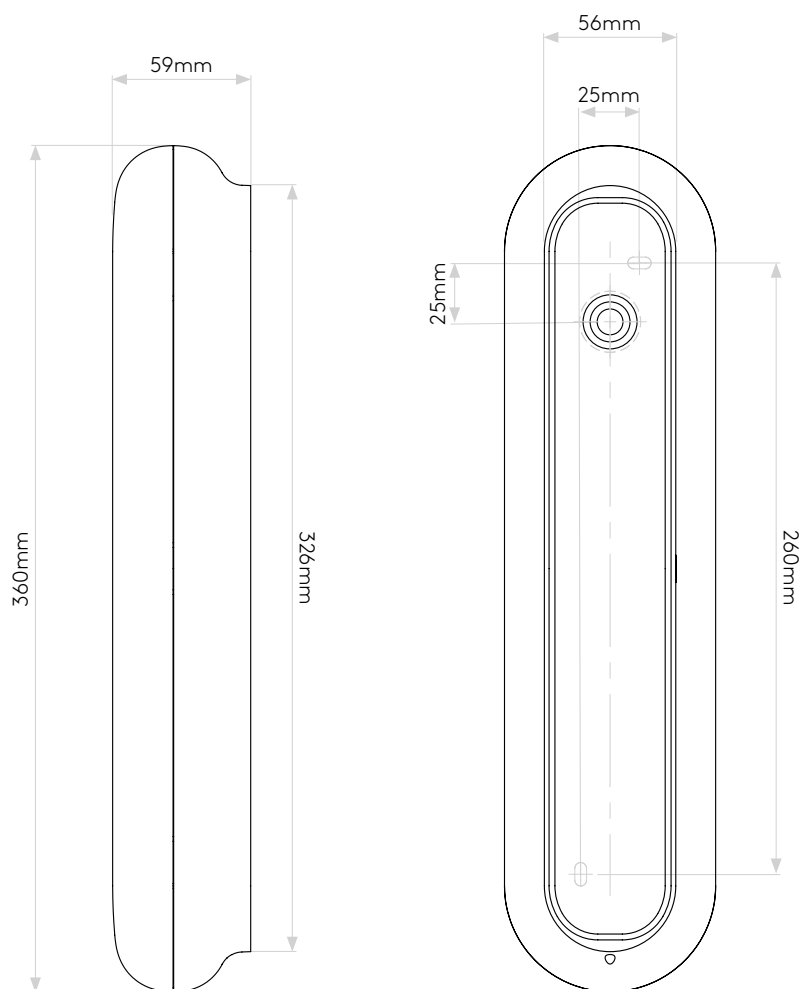

## GENERAL

CLASS:	CE (Class 2)
IP RATING:	IP44
BATHROOM ZONE:	Zone 2, 3
VOLTAGE:	Mains 230V
INSTALLATION ORIENTATION:	Wall mount
MAIN MATERIAL:	Metal - Zinc
DIMENSIONS:	H: 360mm W: 90mm D: 59mm
CUT OUT HOLE:	Not applicable
RECESS DEPTH:	Not applicable
FIRE RATING:	Not applicable
CABLE LENGTH:	Not applicable
GROSS WEIGHT:	1.86Kg

## LAMP

LIGHT SOURCE:	LED STRIP
MAXIMUM WATTAGE:	15.6W
LAMP INCLUDED:	Yes (Integral)
MAXIMUM LAMP LENGTH:	Not Applicable
LUMINOUS FLUX:	649.92 lm
COLOUR TEMP:	3000K
CRI:	80
R9:	3.3
MACADAM ELLIPSE:	+/-100K
TILT ADJUSTABLE ANGLE:	Not applicable
ROTATION ADJUSTABLE ANGLE:	Not applicable
AVERAGE LIFESPAN:	50,000hrs
L70:	To be advised
BEAM ANGLE:	Not applicable

Please note that some dimensions may vary slightly due to manufacturing tolerances, this includes cable entry and fixing holes

Veillez noter que certaines dimensions peuvent varier légèrement en raison des tolérances de fabrication, y compris l'entrée de câble et les trous de fixation.