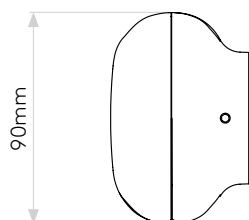

Please note that some dimensions may vary slightly due to manufacturing tolerances, this includes cable entry and fixing holes

Veillez noter que certaines dimensions peuvent varier légèrement en raison des tolérances de fabrication, y compris l'entrée de câble et les trous de fixation.

Bitte beachten Sie, dass die Maße Fertigungstoleranzen unterliegen und daher in geringem Umfang von der angegebenen Größe abweichen können. Dies gilt auch für Kabeleingänge und Befestigungslöcher.

Si prega notare che possono esserci piccole variazioni in alcune dimensioni dovute alle tolleranze di produzione, queste includono l'ingresso del cavo e i fori di fissaggio.