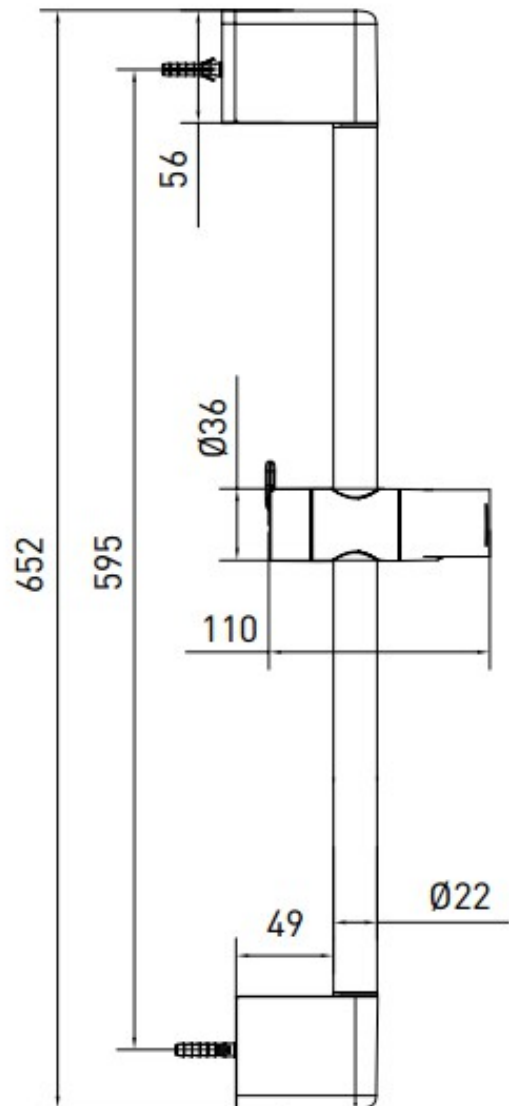

LACCO – SHOWER BAR – 65 CM

SKU 186131

LACCO – SHOWER BAR – 65 CM

SKU 186131

Dimensions: height of the shower bar: 652 mm

Colour: chromed

Mounting: wall-mounted

Characteristics:

- shower bar
- with fixation set
- including shower holder

Option: can be combined with any Van Marcke hand shower or/and shower hose

Rev.

Dimensions and assortment can be modified without prior notification.