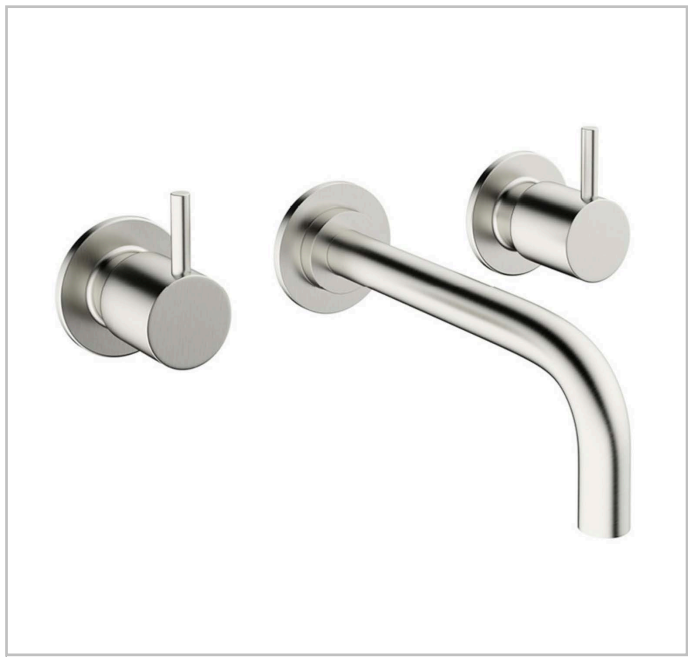

RANGE	INSTALLATION TYPE	PRODUCT DESCRIPTION
MPro	Wall	Basin 3 hole set without pop-up waste

CODE			
PRO130WNV+			

FINISH	APPLICATION	MIN PRESSURE
Stainless Steel Effect	PVD	0.5 bar

HEADWORK	1/2" Ceramic disc/quarter turn
CONNECTIONS	G1/2"
UK APPROVALS	Na
OTHER APPROVALS	Na
WARRANTY*	15 Years (5 on cartridges)