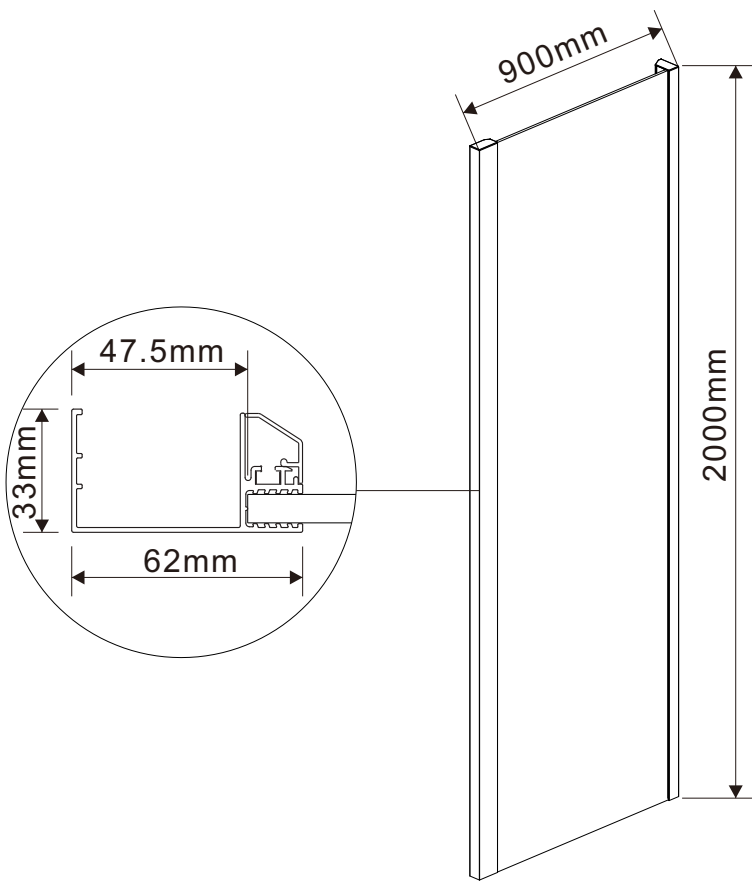

Product Code: SNI6310  
Product Size: 800x2000mm

Product Code: SNI6310  
Product Size: 900x2000mm

Product Code: SNI6310  
Product Size: 1000x2000mm