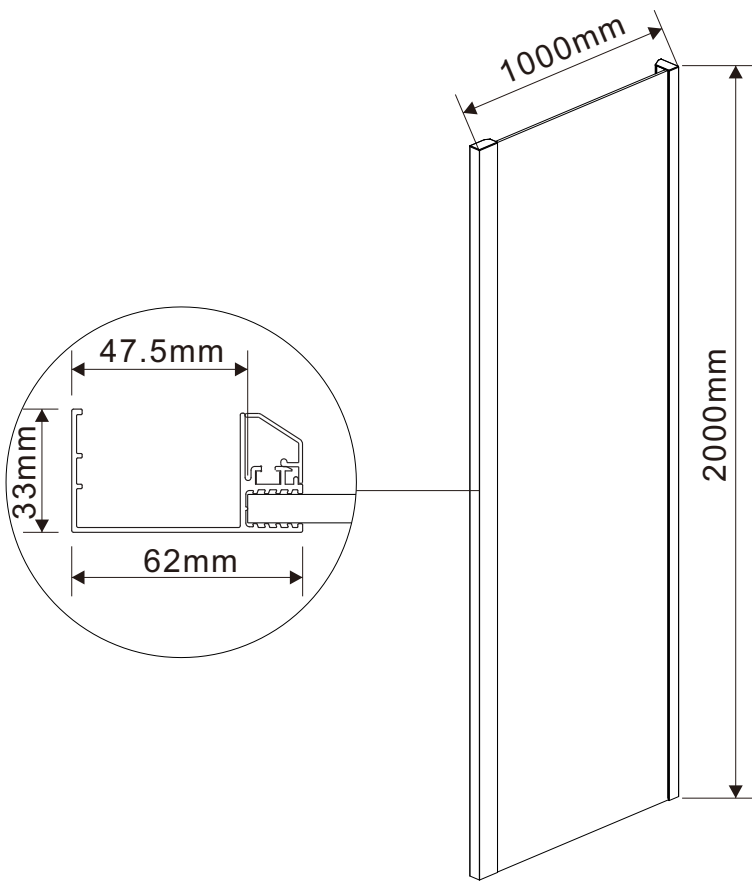

Product Code: SNI6310  
Product Size: 800x2000mm

Product Code: SNI6310  
Product Size: 900x2000mm

Product Code: SNI6310  
Product Size: 1000x2000mm