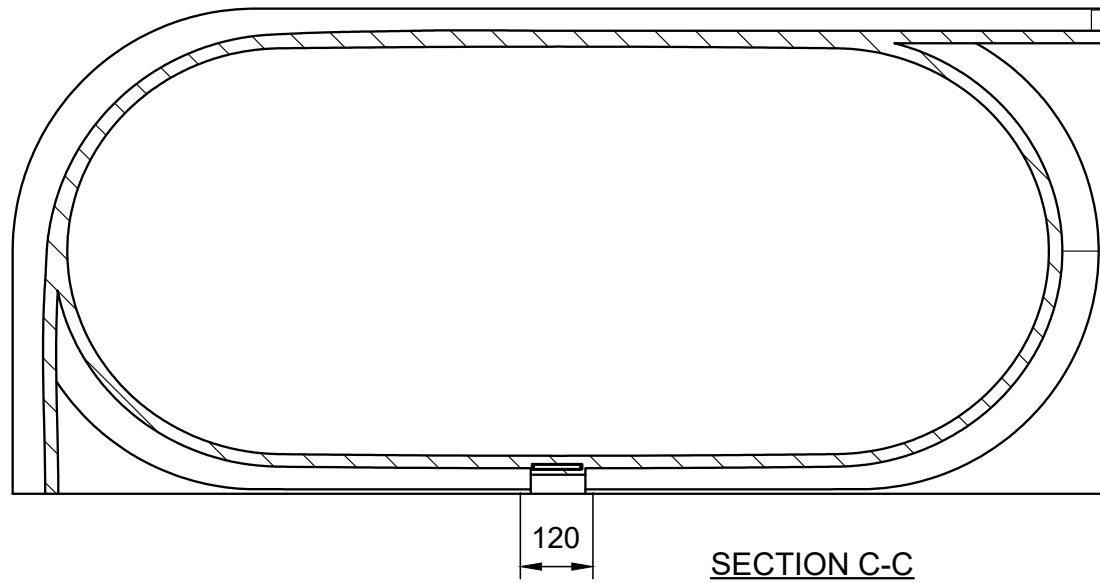

TOP VIEW

REAR VIEW

SECTION A-A

HOME VIEW

SECTION B-B

SECTION C-C

Accessories List

9000167
Pop-up Drainage
For Bathtub
1pc

9000345
Bathtub Waste
Pipe-Grey
1pc

9000090
Magic Sponge
1pc