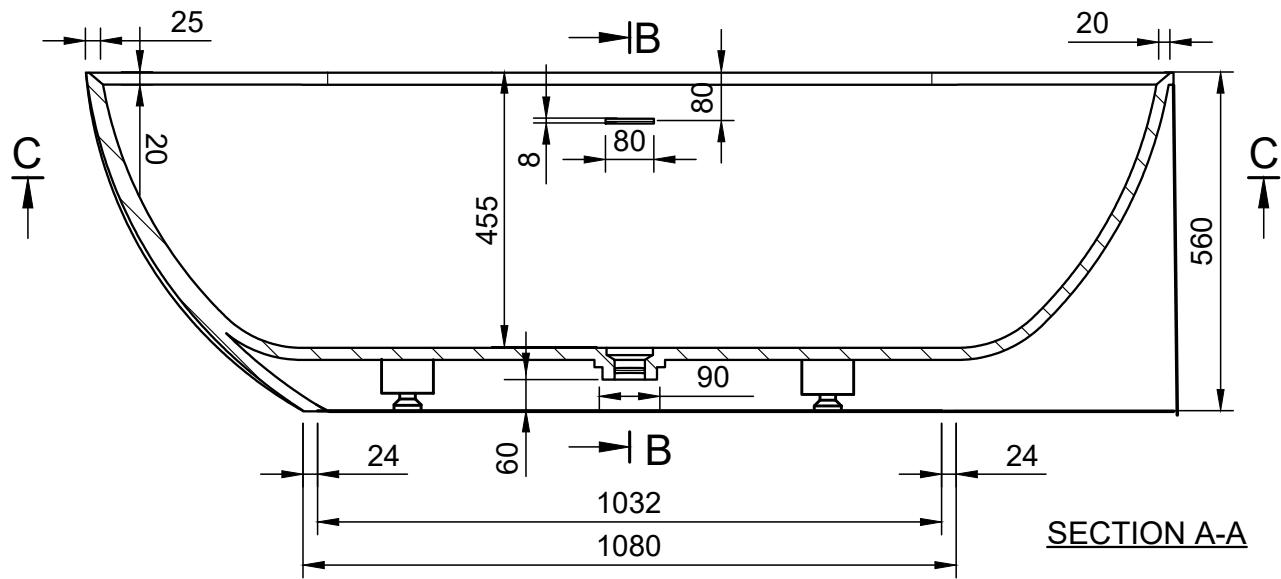

TOP VIEW

REAR VIEW

SECTION A-A

HOME VIEW

SECTION B-B

SECTION C-C

Accessories List

9000167
Pop-up Drainage
For Bathtub
1pc

9000345
Bathtub Waste
Pipe-Grey
1pc

9000090
Magic Sponge
1pc