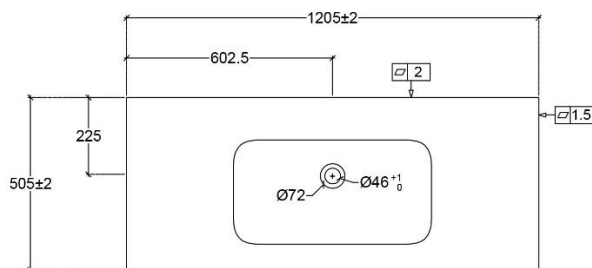

INTEGRATED TABLET WITH 1 WASHBASIN, CENTRE

SKU 933800

DIMENSIONS:

Length: 1205 mm

Width: 505 mm

Height: 143 mm

05.2018

F933800e

The dimensions, as well as the assortment can be modified without prior notice.

Washbasin	Integrated
Material	Ceramilux
Colour	Matt white
Tap hole	No
Overflow	No
Waste hole	Yes
Weight	20 kg

05.2018

F933800e