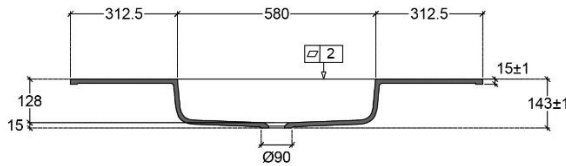

INTEGRATED TABLET WITH 1 WASHBASIN, CENTRE

SKU 933800

DIMENSIONS:

Length: 1205 mm

Width: 505 mm

Height: 143 mm

05.2018

F933800e

The dimensions, as well as the assortment can be modified without prior notice.

Washbasin	Integrated
Material	Ceramilux
Colour	Matt white
Tap hole	No
Overflow	No
Waste hole	Yes
Weight	20 kg

05.2018

F933800e