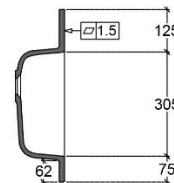

INTEGRATED TABLET WITH 1 WASHBASIN, CENTRE

SKU 933800

DIMENSIONS:

Length: 1205 mm

Width: 505 mm

Height: 143 mm

05.2018

F933800e

The dimensions, as well as the assortment can be modified without prior notice.

Washbasin	Integrated
Material	Ceramilux
Colour	Matt white
Tap hole	No
Overflow	No
Waste hole	Yes
Weight	20 kg

05.2018

F933800e