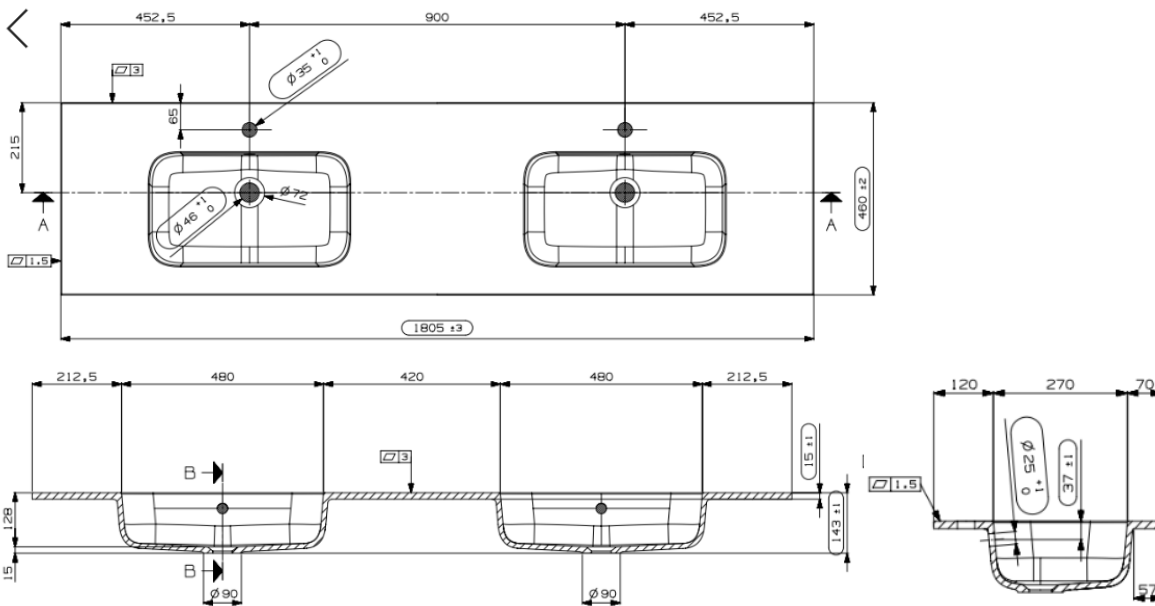

PACO – WASHBASIN / INTEGRATED TABLET – 200X46

SKU 930272

DIMENSIONS: Length: 2000 mm
 Depth: 460 mm
 Height: 15 mm

Washbasin	Tablet – 2 Washbasins
Material	Artificial marble
Color	Mat white
Mounting	Tablet
With tap hole	Yes
With overflow	Yes