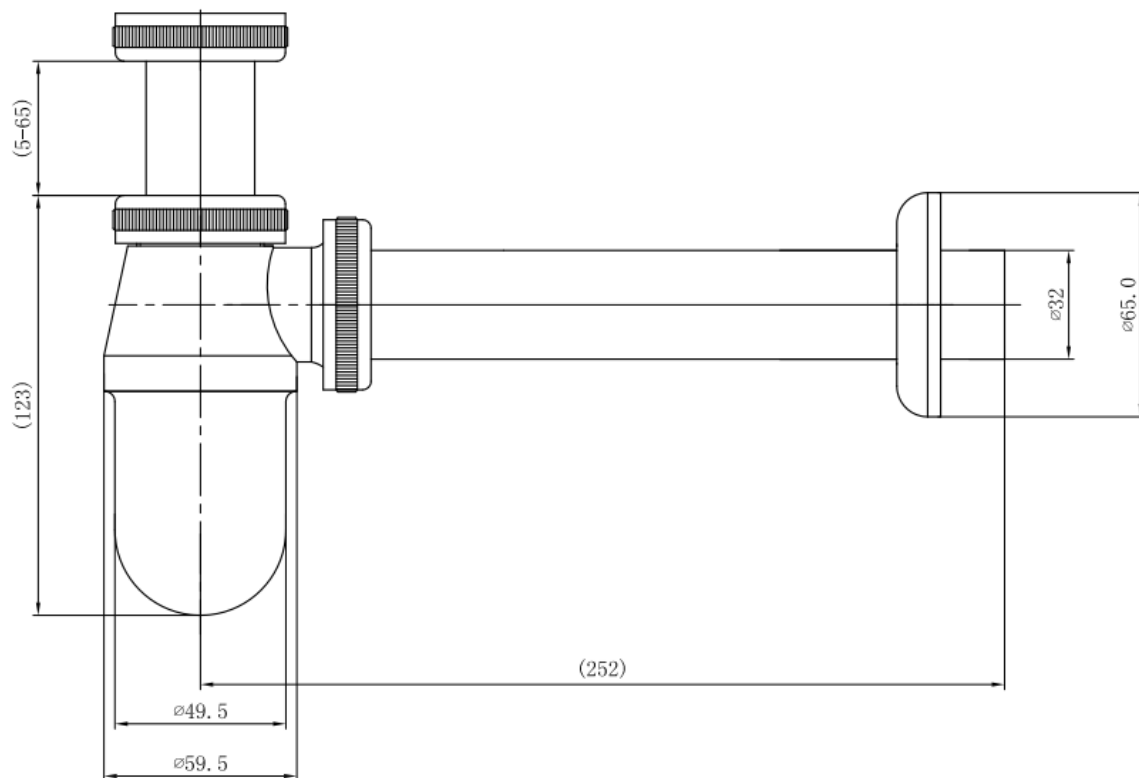

SIPHON – 5/4" X D 32 MM

SKU 134018

PHOTO

DIMENSIONS

SIPHON – 5/4" X D 32 MM

SKU 134018

Application	For washbasins
Characteristics	Bottle trap With drain pipe Rosette D 65 mm in stainless steel
Material	Brass chromed
Dimensions	1 1/4 " x D 32 mm
Inlet	H 5-65 mm x 1 1/4"
Exit	Horizontal L 250 mm x D 32 mm
Water lock	101 mm
Flow rate	≥27 l/m
Drain plug	Without plug
Certificate	Product complies with European standards EN 274
Net weight	0.5 kg
Warranty	5 years